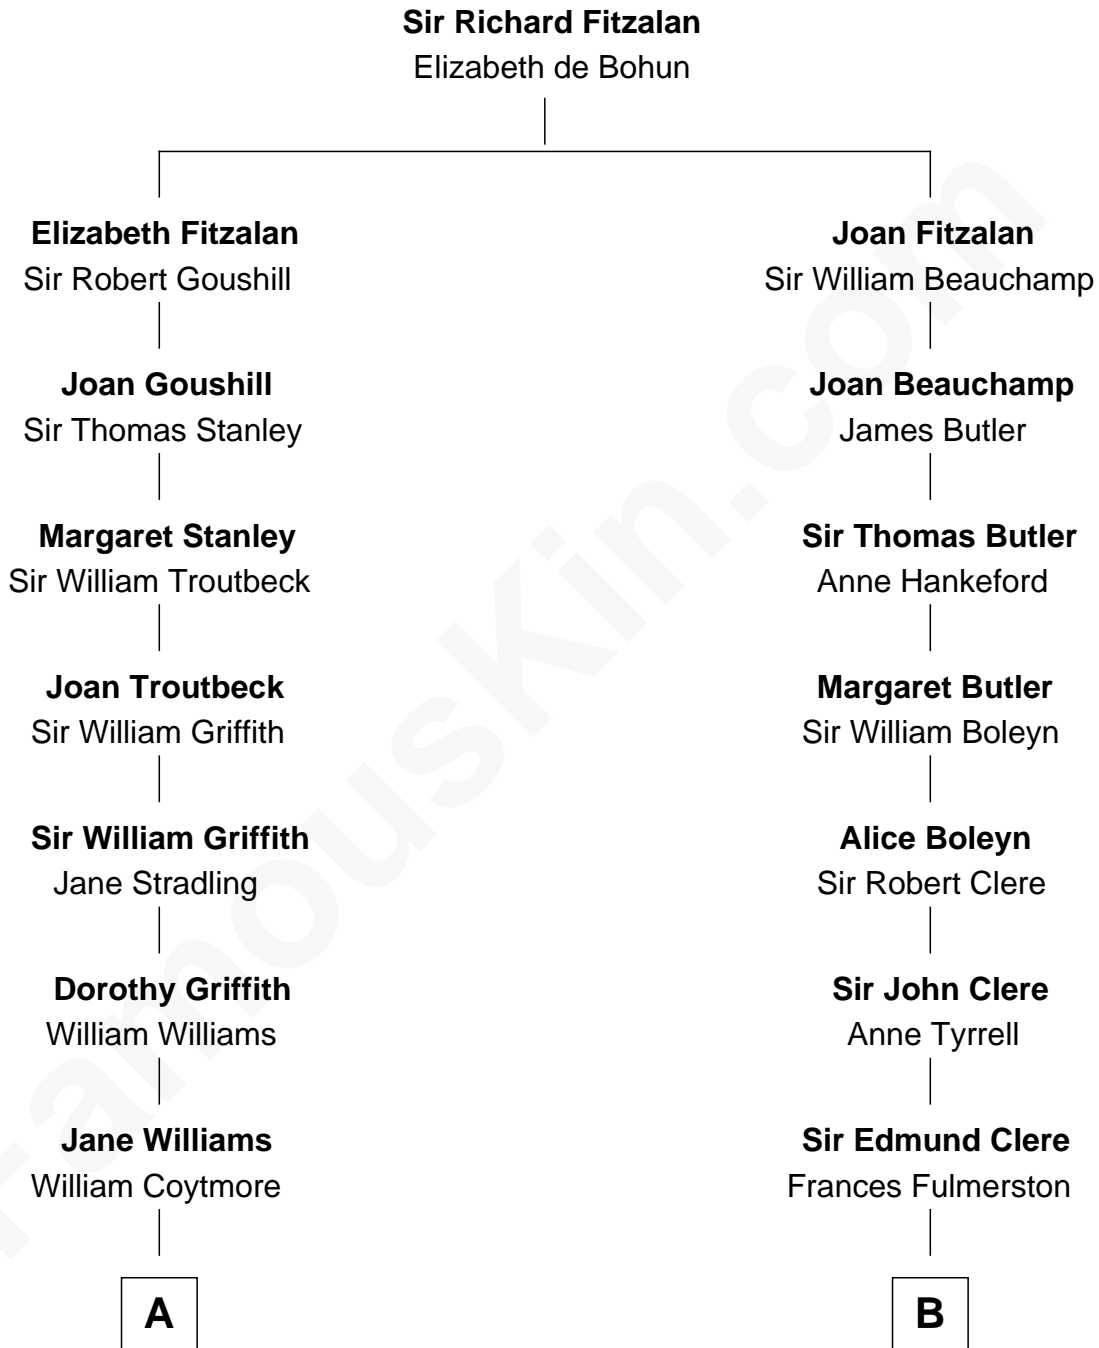

FamousKin.com
Relationship Chart of
Oliver Wendell Holmes, Sr.
American "Fireside" Poet

14th cousin 5 times removed of

Mamie (Doud) Eisenhower
First Lady of President Dwight Eisenhower

C

—
Royal Houghton Doud

Mary Cornelia Sheldon

—
John Sheldon Doud

Elivera Mathilda Carlson

—
Mamie (Doud) Eisenhower

First Lady of Dwight Eisenhower

FamousKin.com