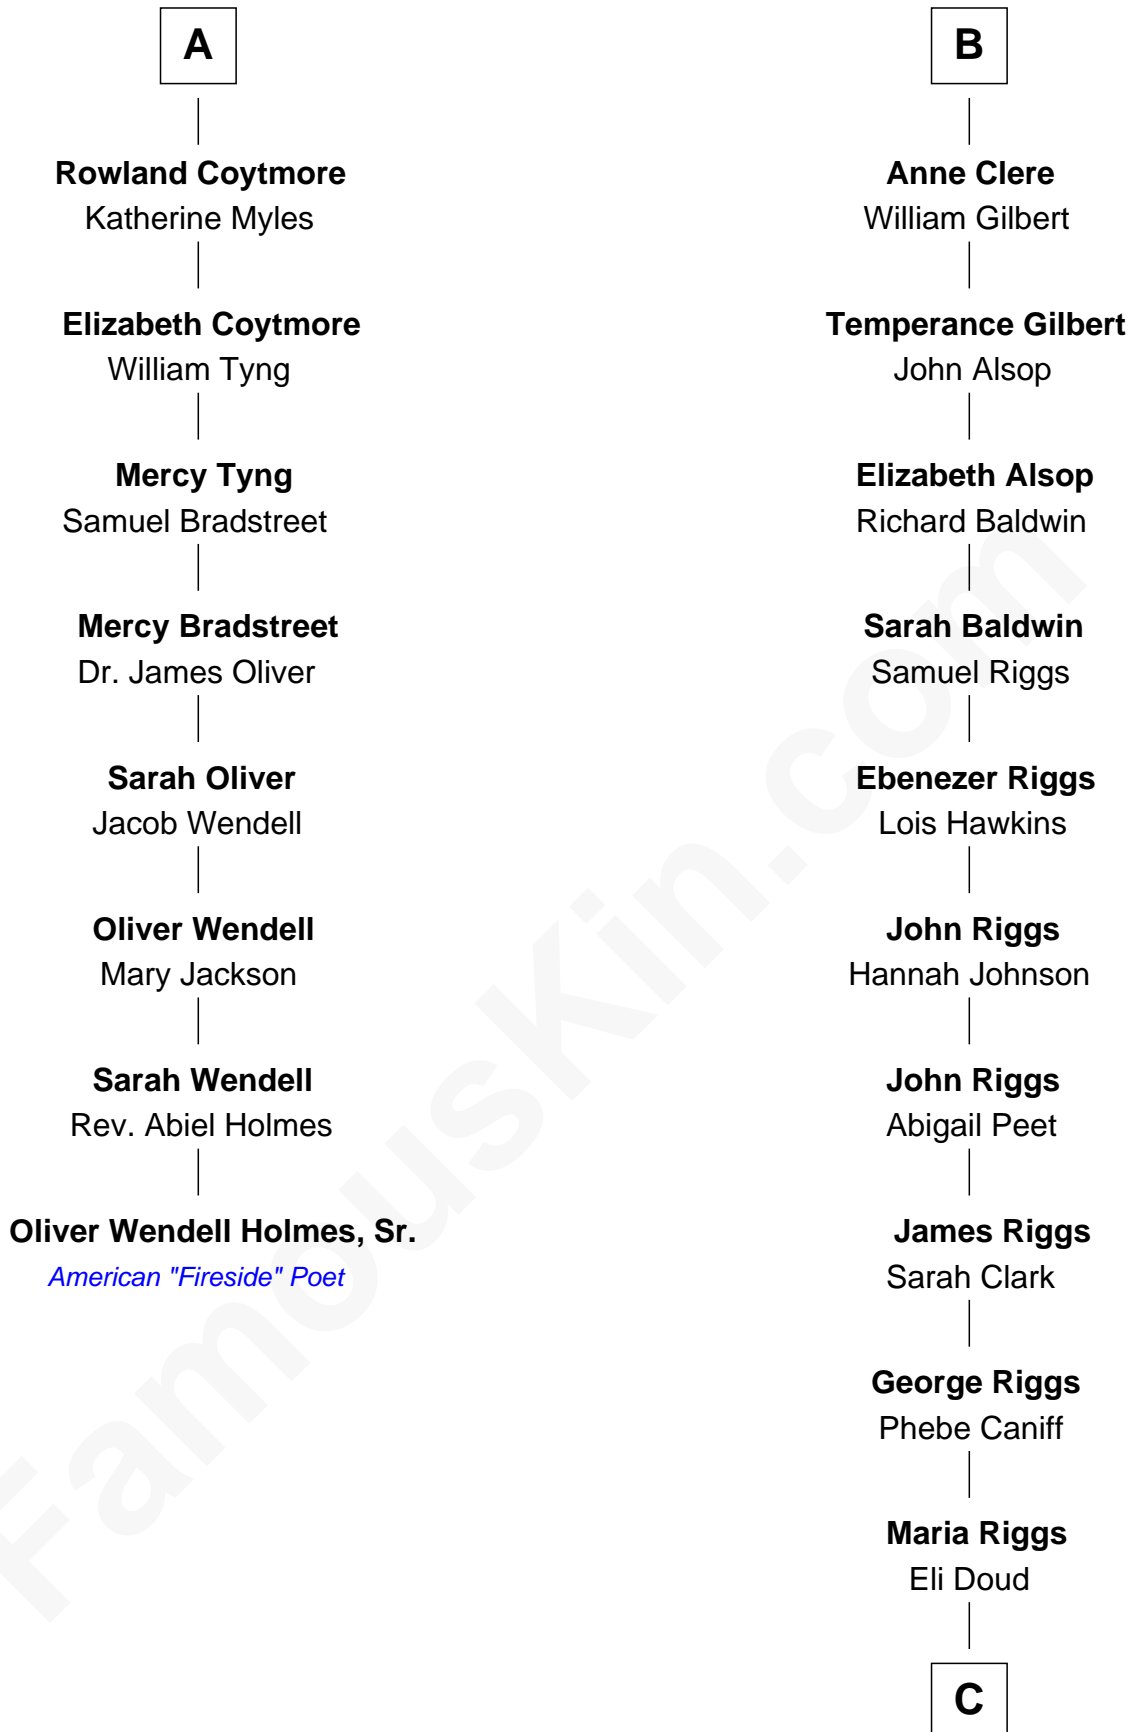

FamousKin.com
Relationship Chart of
Oliver Wendell Holmes, Sr.
American "Fireside" Poet

14th cousin 5 times removed of

Mamie (Doud) Eisenhower
First Lady of President Dwight Eisenhower

C

—
Royal Houghton Doud

Mary Cornelia Sheldon

—
John Sheldon Doud

Elivera Mathilda Carlson

—
Mamie (Doud) Eisenhower

First Lady of Dwight Eisenhower

FamousKin.com