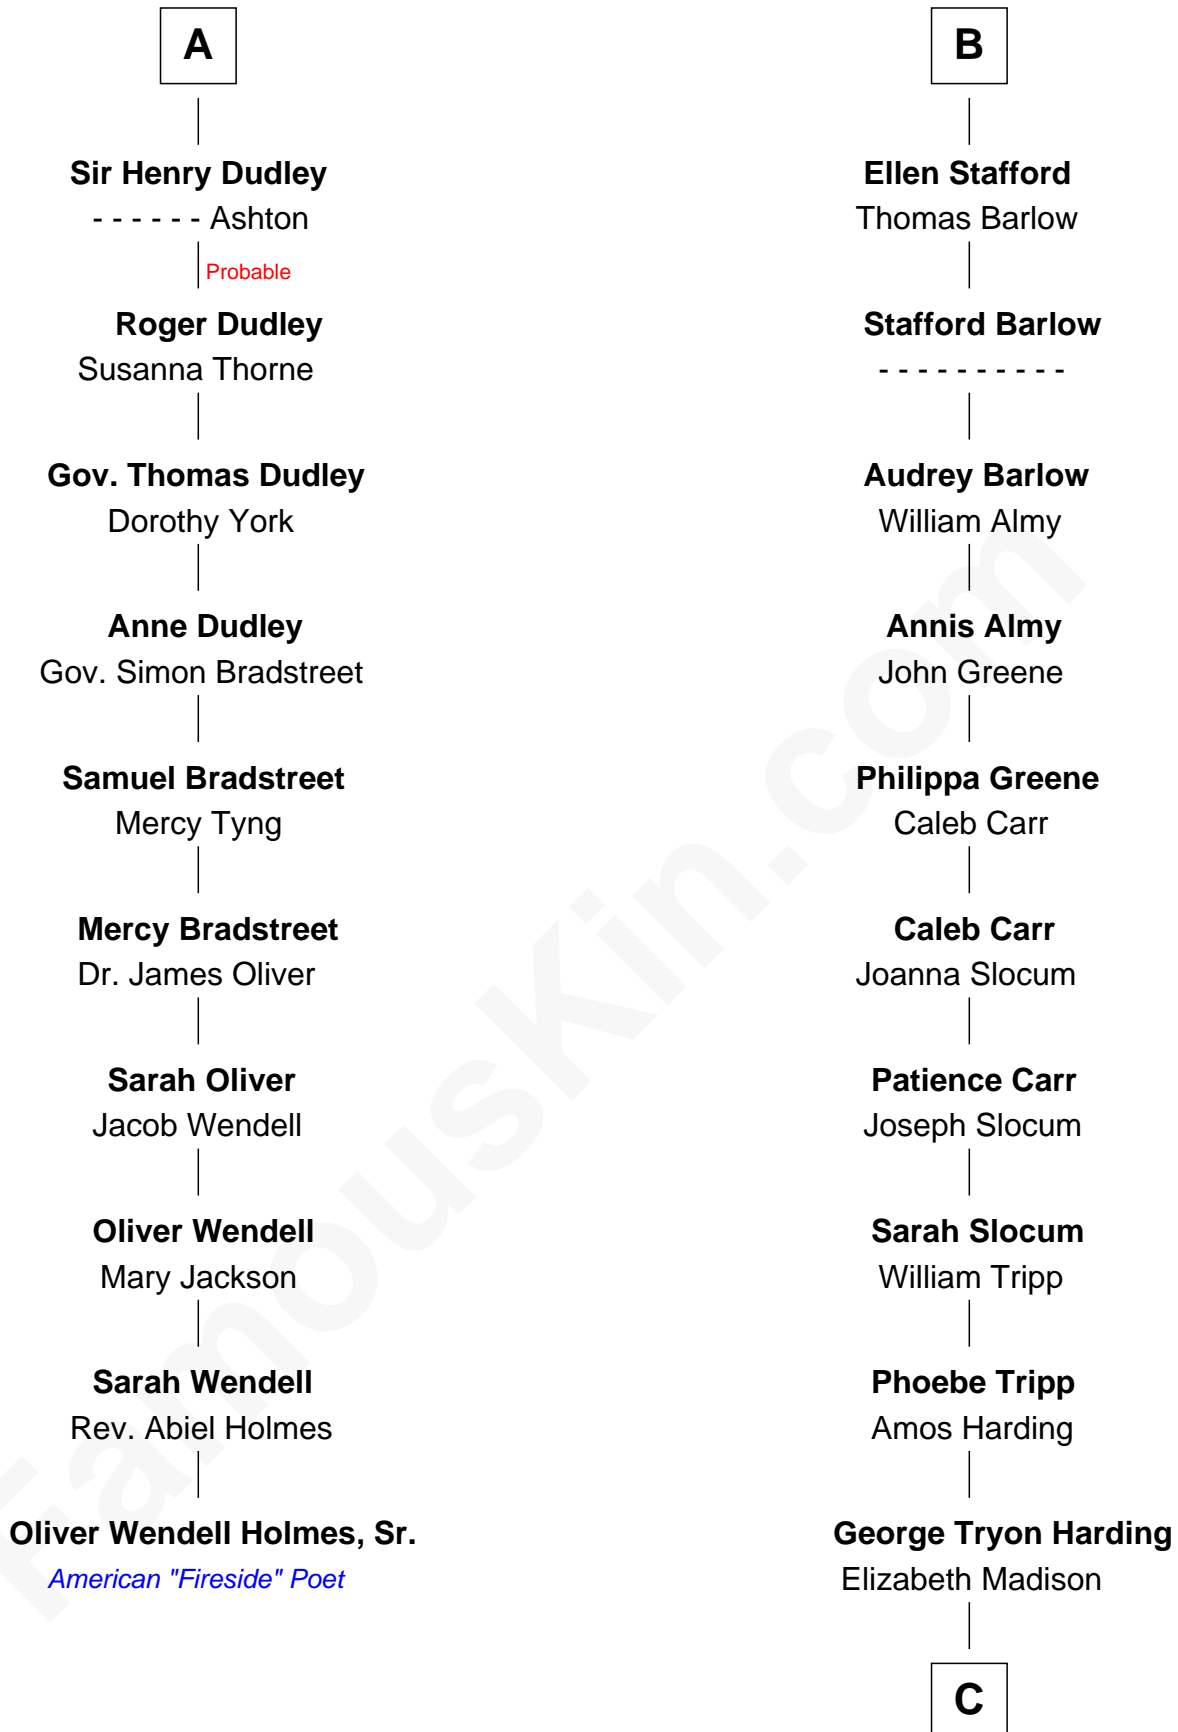

FamousKin.com
Relationship Chart of
Oliver Wendell Holmes, Sr.
American "Fireside" Poet

16th cousin 3 times removed of

Warren G. Harding
29th U.S. President

C

Charles Alexander Harding

Mary Ann Crawford

Dr. George Tryon Harding

Phoebe Elizabeth Dickerson

Warren G. Harding

29th U.S. President

FamousKin.com