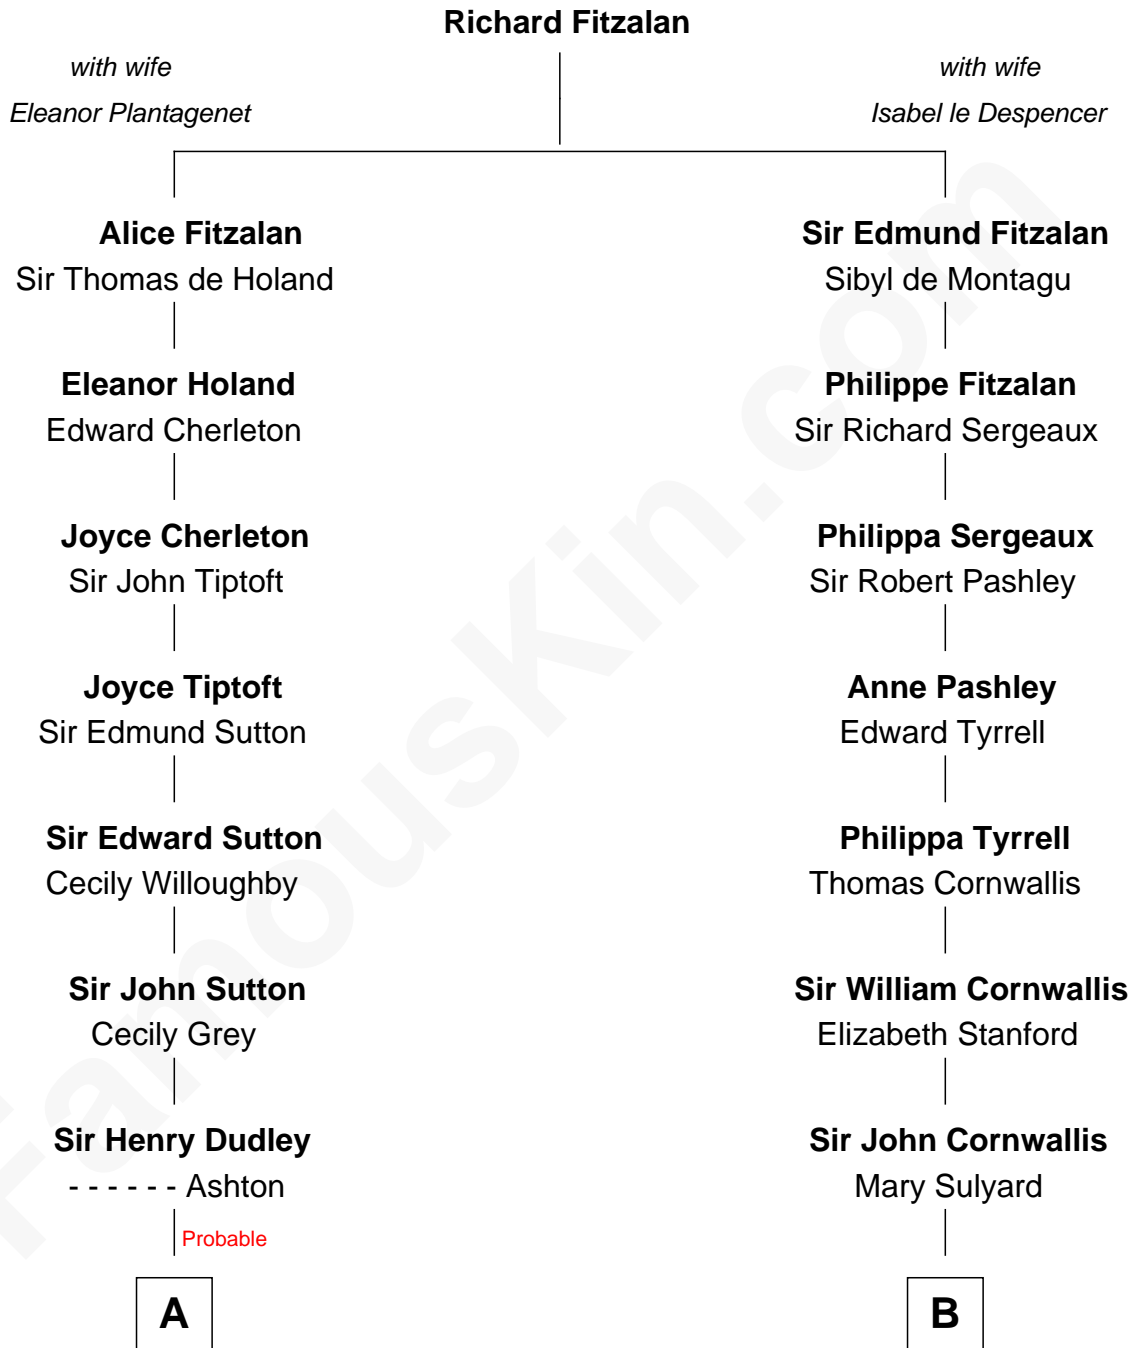

FamousKin.com
Relationship Chart of
Oliver Wendell Holmes, Sr.
American "Fireside" Poet

15th cousin 3 times removed of

Ellen Louise (Axson) Wilson
First Lady of President Woodrow Wilson

C

Rev. Samuel Edward Axson

Margaret Jane Hoyt

Ellen Louise (Axson) Wilson

First Lady of Woodrow Wilson

FamousKin.com