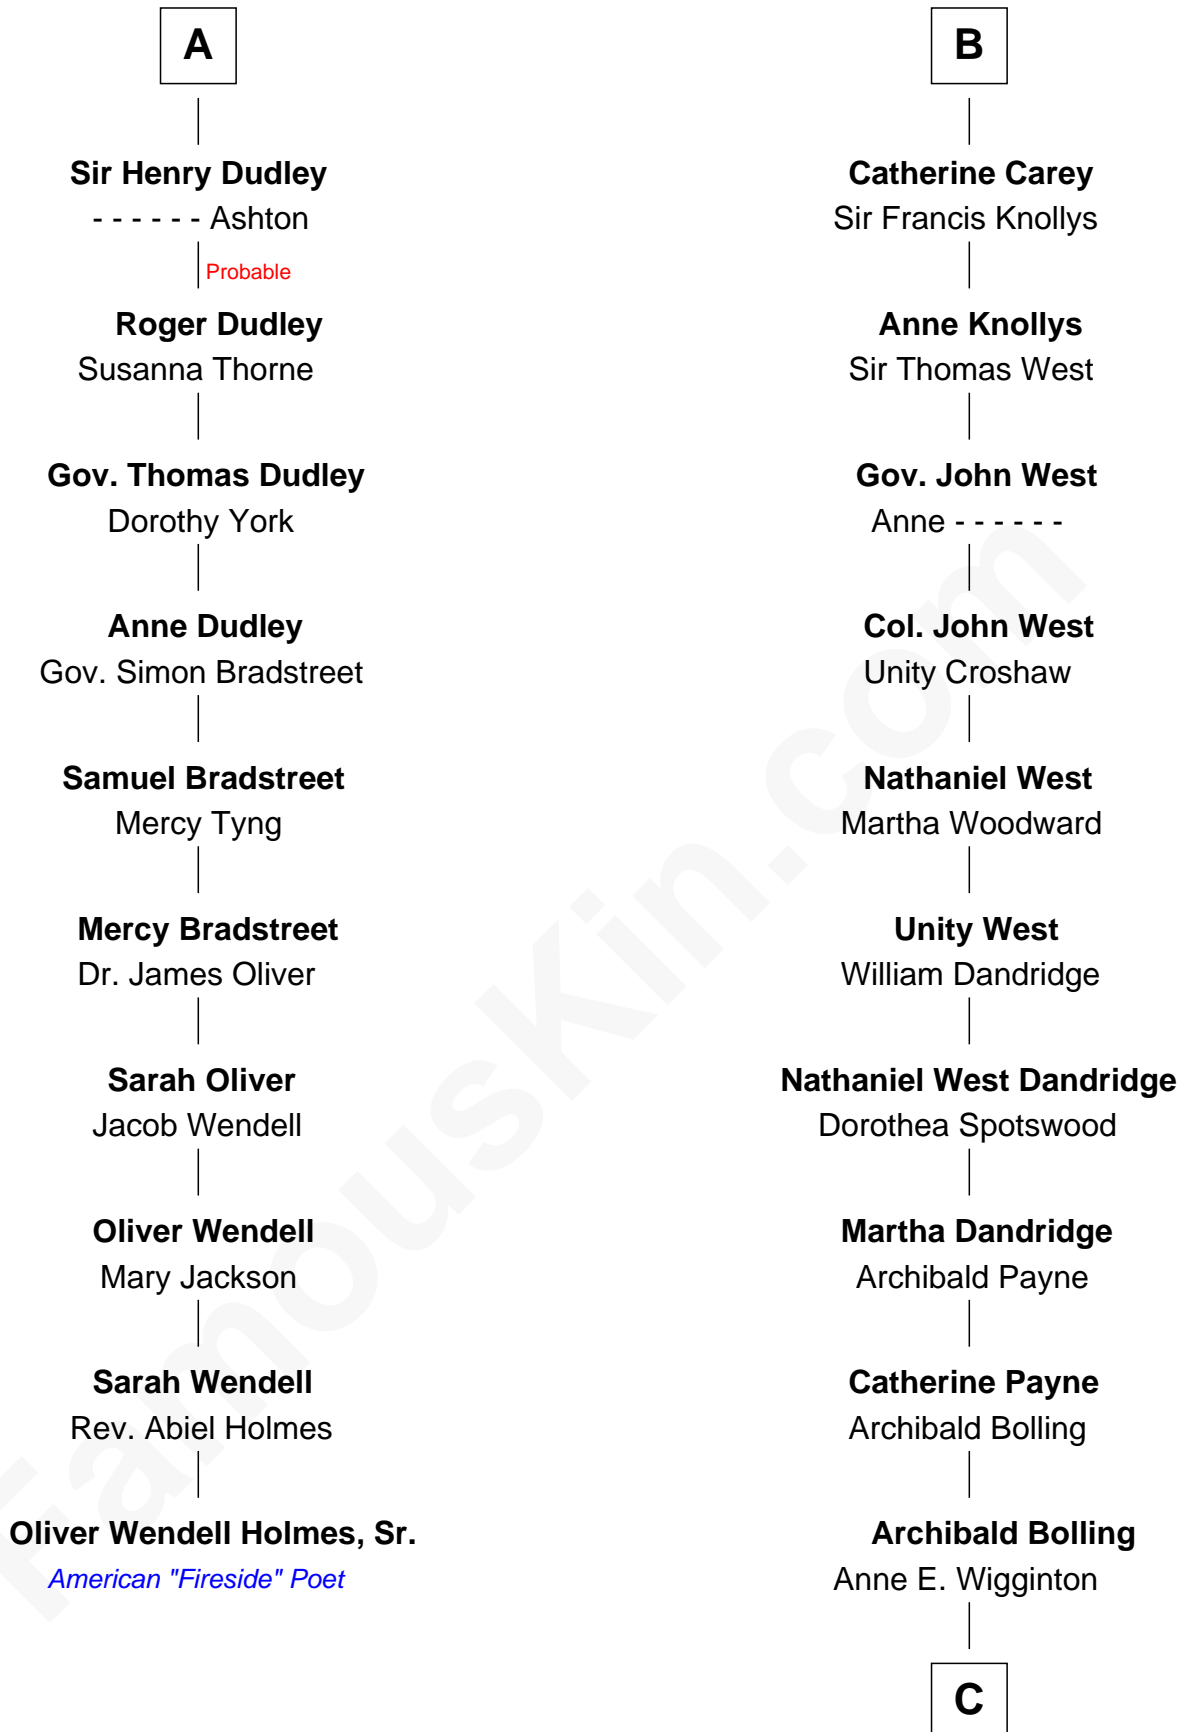

FamousKin.com
Relationship Chart of
Oliver Wendell Holmes, Sr.
American "Fireside" Poet

16th cousin 2 times removed of

Edith (Bolling) Wilson

First Lady of President Woodrow Wilson

C

William Holcombe Bolling

Sarah Spiers White

Edith (Bolling) Wilson

First Lady of Woodrow Wilson

FamousKin.com