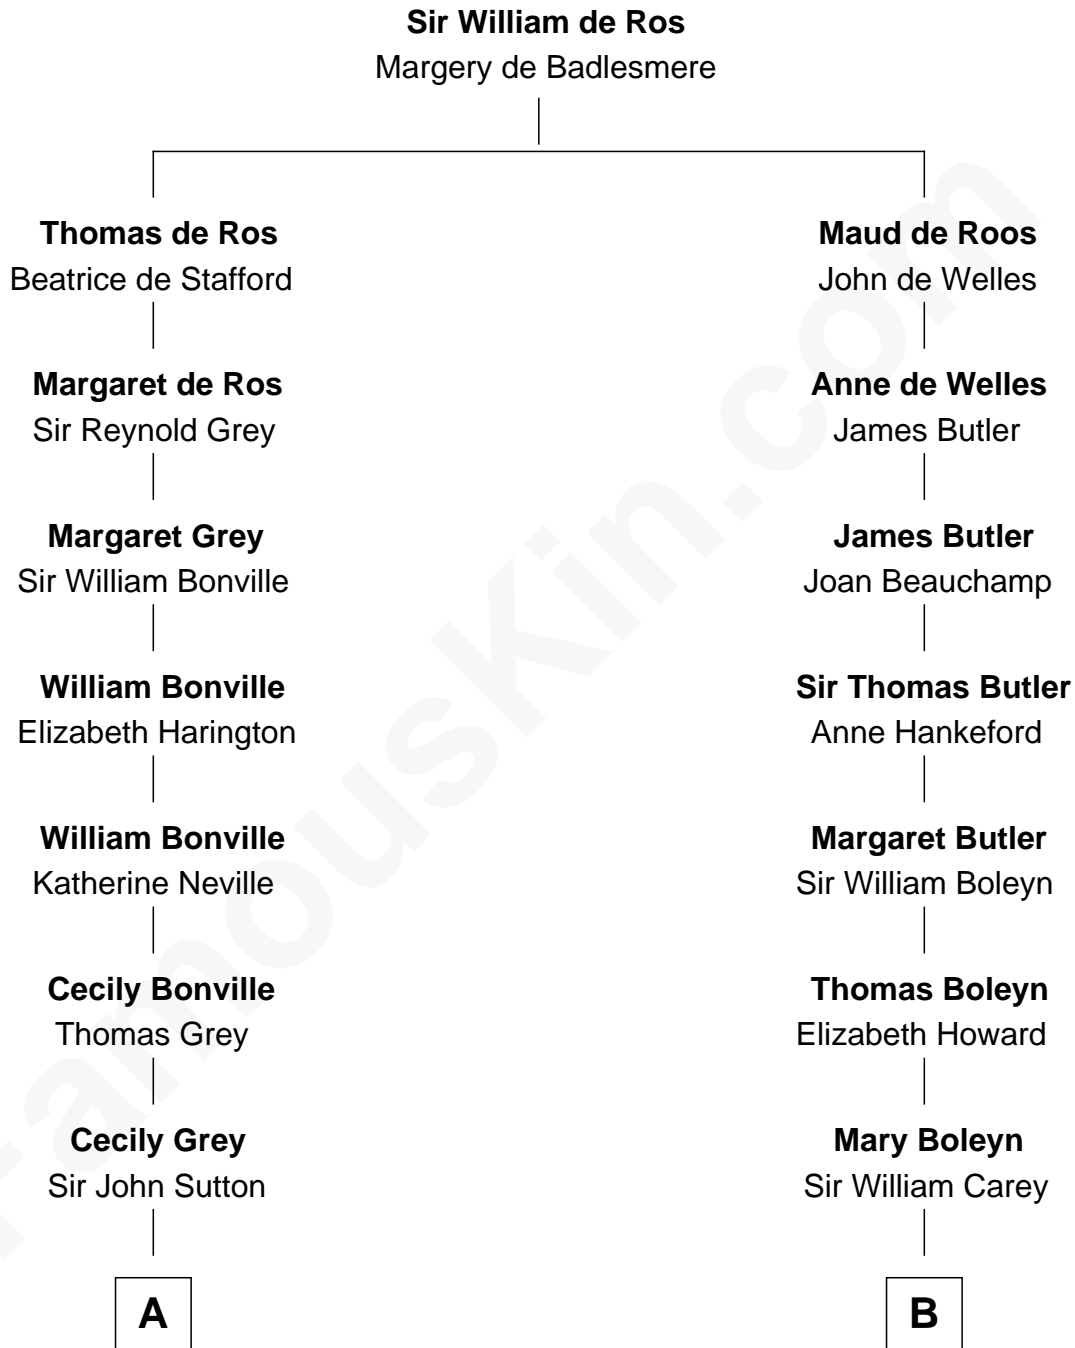

FamousKin.com
Relationship Chart of
Oliver Wendell Holmes, Sr.
American "Fireside" Poet

16th cousin 2 times removed of

Edith (Bolling) Wilson

First Lady of President Woodrow Wilson

C

William Holcombe Bolling

Sarah Spiers White

Edith (Bolling) Wilson

First Lady of Woodrow Wilson

FamousKin.com