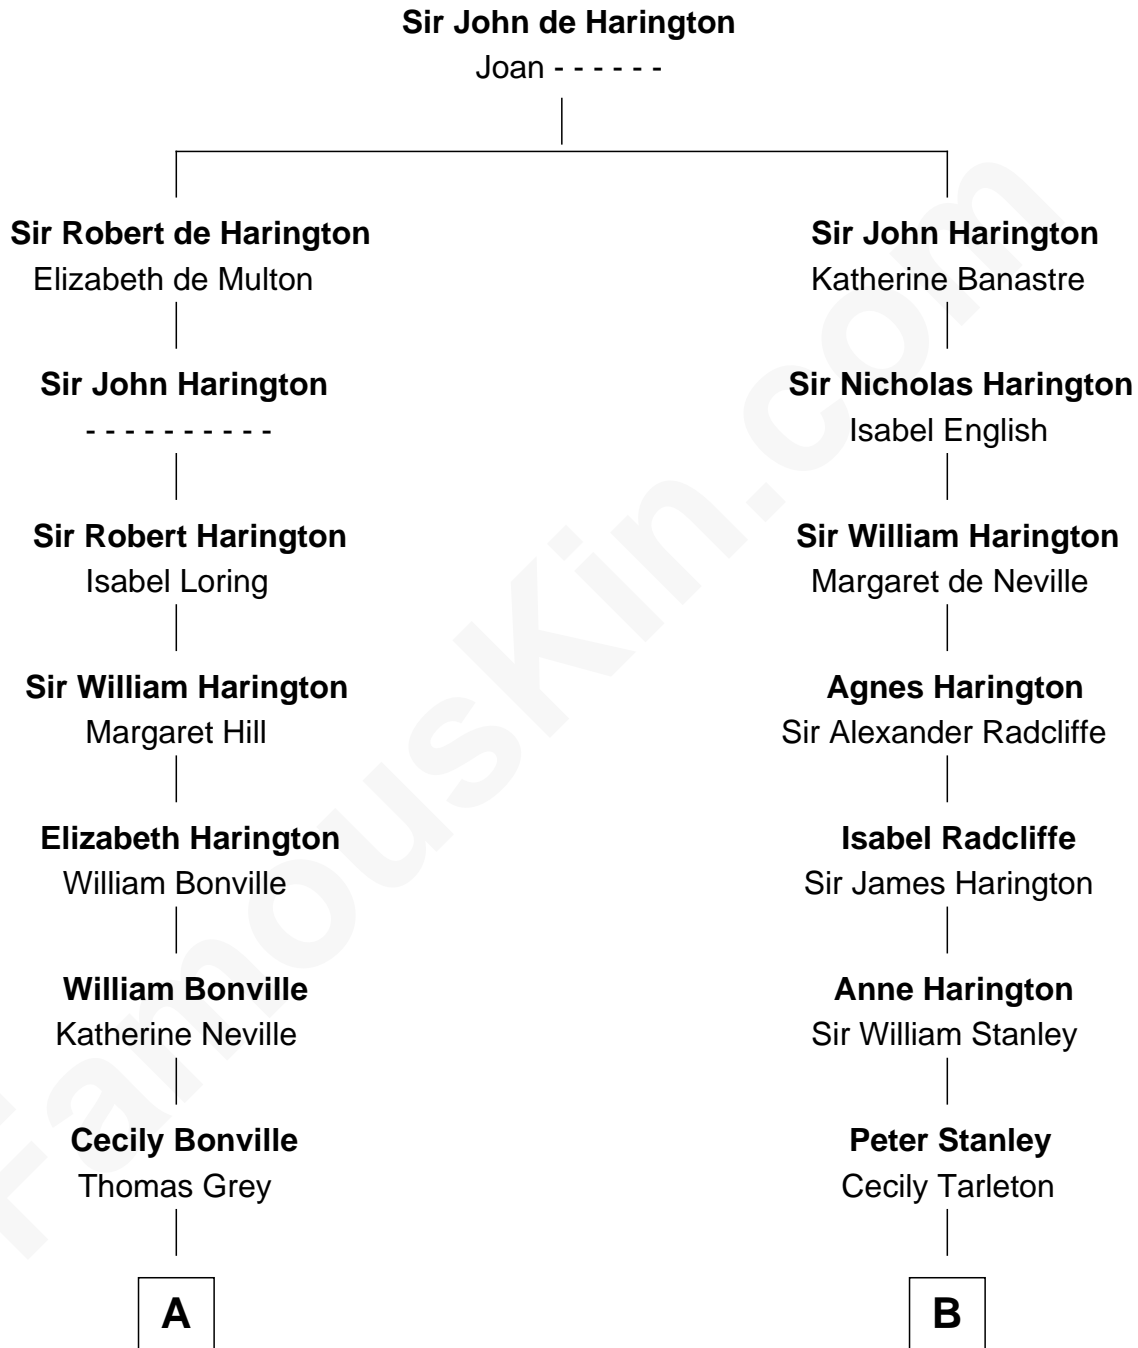

**FamousKin.com**  
**Relationship Chart of**  
**Oliver Wendell Holmes, Sr.**  
*American "Fireside" Poet*

17th cousin 1 time removed of

**Edith (Bolling) Wilson**  
*First Lady of President Woodrow Wilson*

C

William Holcombe Bolling

Sarah Spiers White

Edith (Bolling) Wilson

*First Lady of Woodrow Wilson*

FamousKin.com