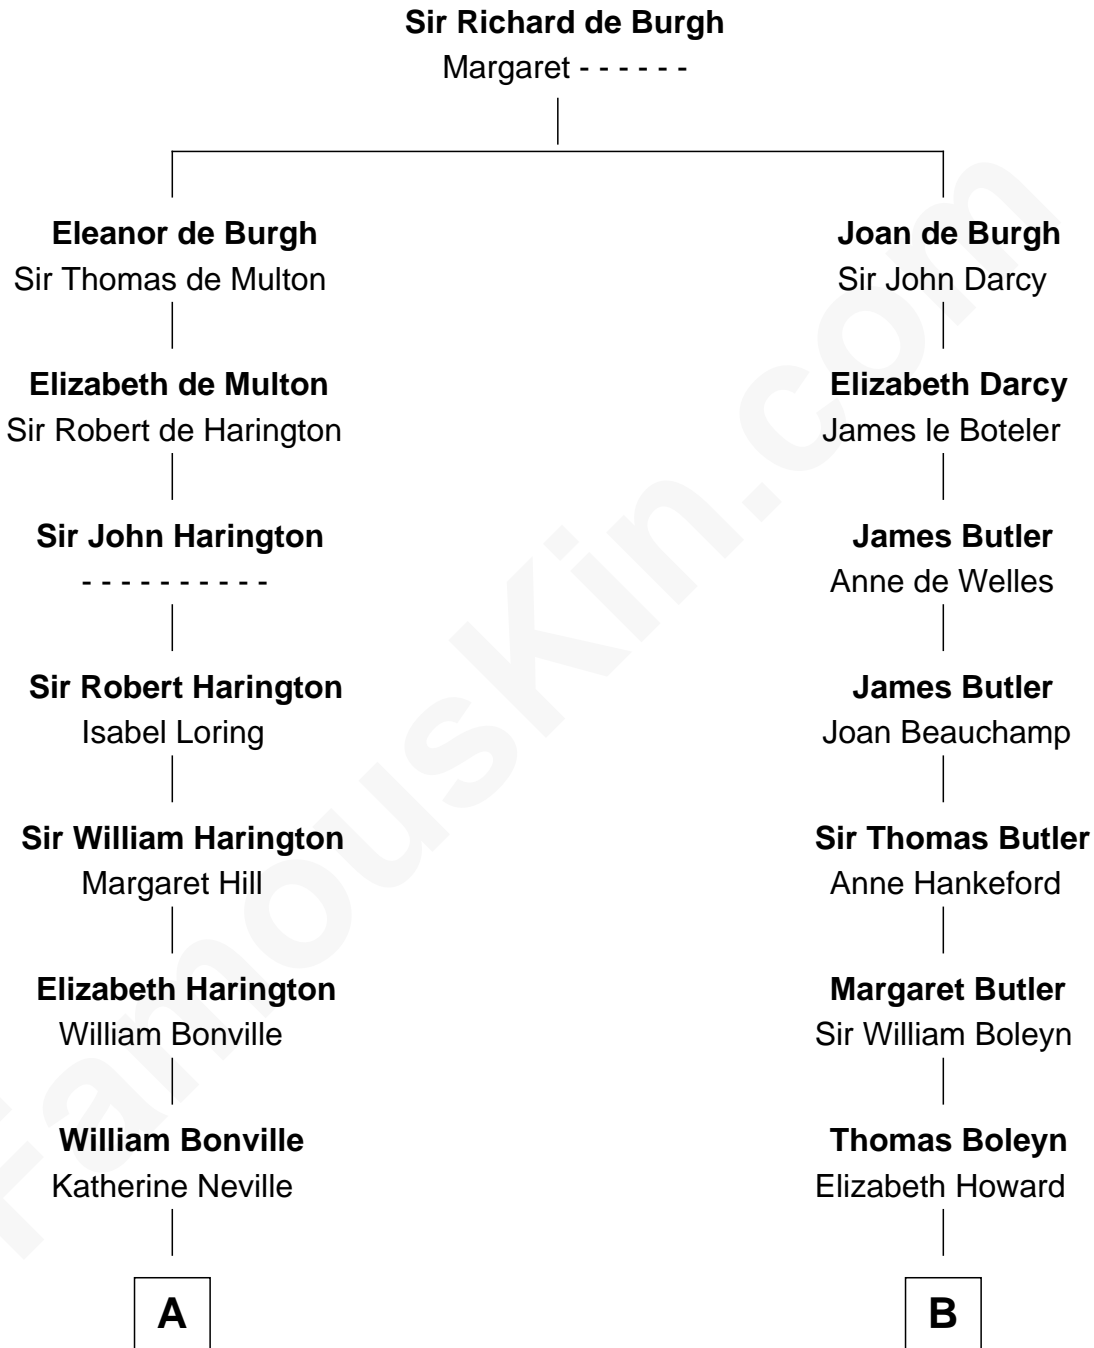

FamousKin.com
Relationship Chart of
Oliver Wendell Holmes, Sr.
American "Fireside" Poet

18th cousin 1 time removed of

Edith (Bolling) Wilson
First Lady of President Woodrow Wilson

C

Sarah Wendell
Rev. Abiel Holmes

Oliver Wendell Holmes, Sr.
American "Fireside" Poet

D

Archibald Bolling
Anne E. Wigginton

William Holcombe Bolling
Sarah Spiers White

Edith (Bolling) Wilson
First Lady of Woodrow Wilson

FamousKin.com