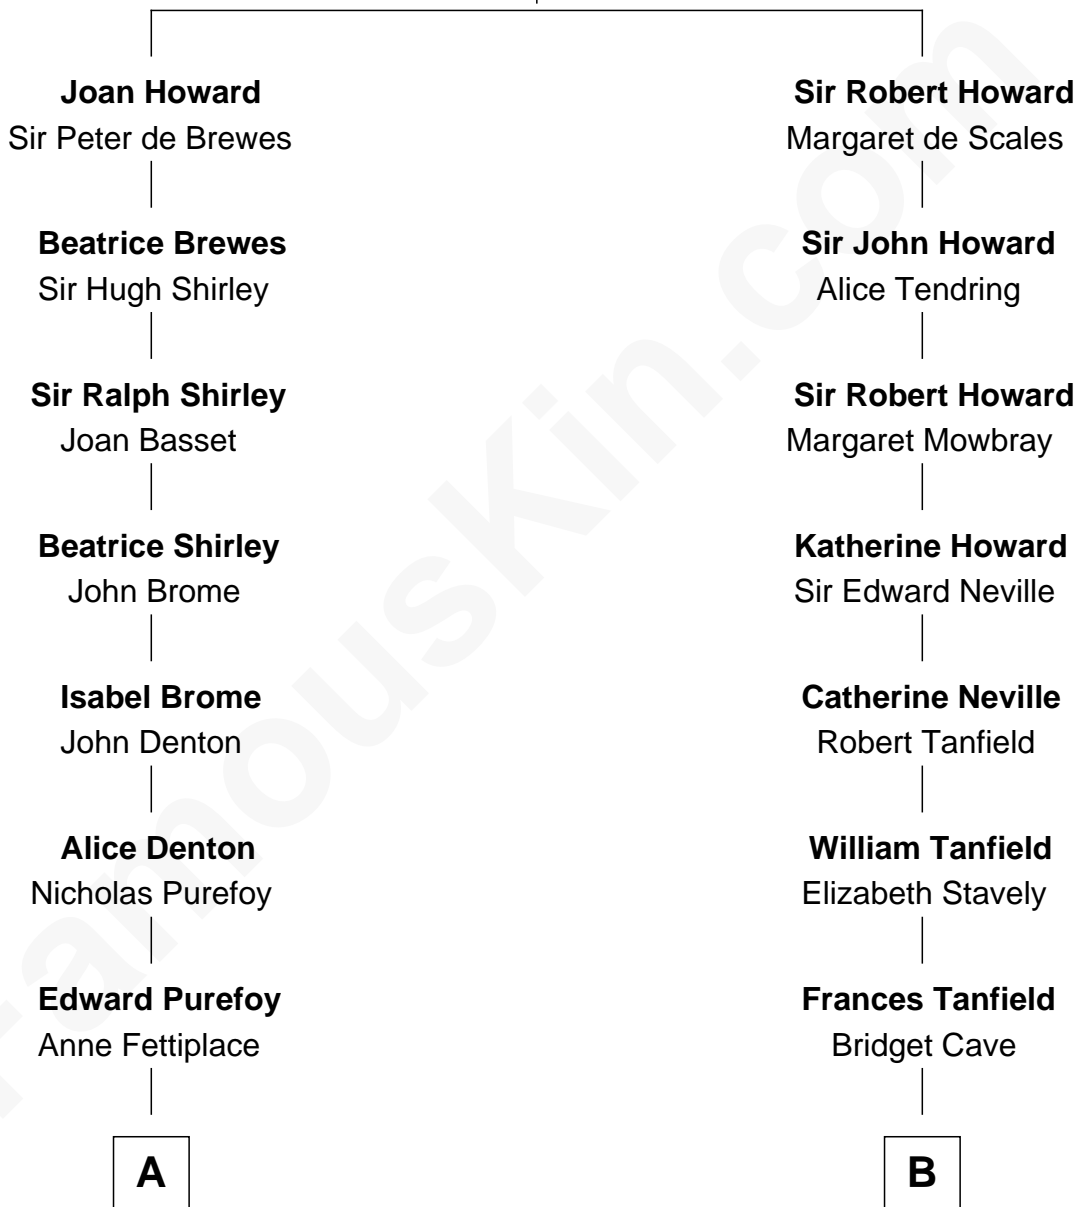

FamousKin.com
Relationship Chart of
Oliver Wendell Holmes, Sr.
American "Fireside" Poet

16th cousin 2 times removed of

Edith (Bolling) Wilson

First Lady of President Woodrow Wilson

Sir John Howard

Alice de Bois

C

William Holcombe Bolling

Sarah Spiers White

Edith (Bolling) Wilson

First Lady of Woodrow Wilson

FamousKin.com