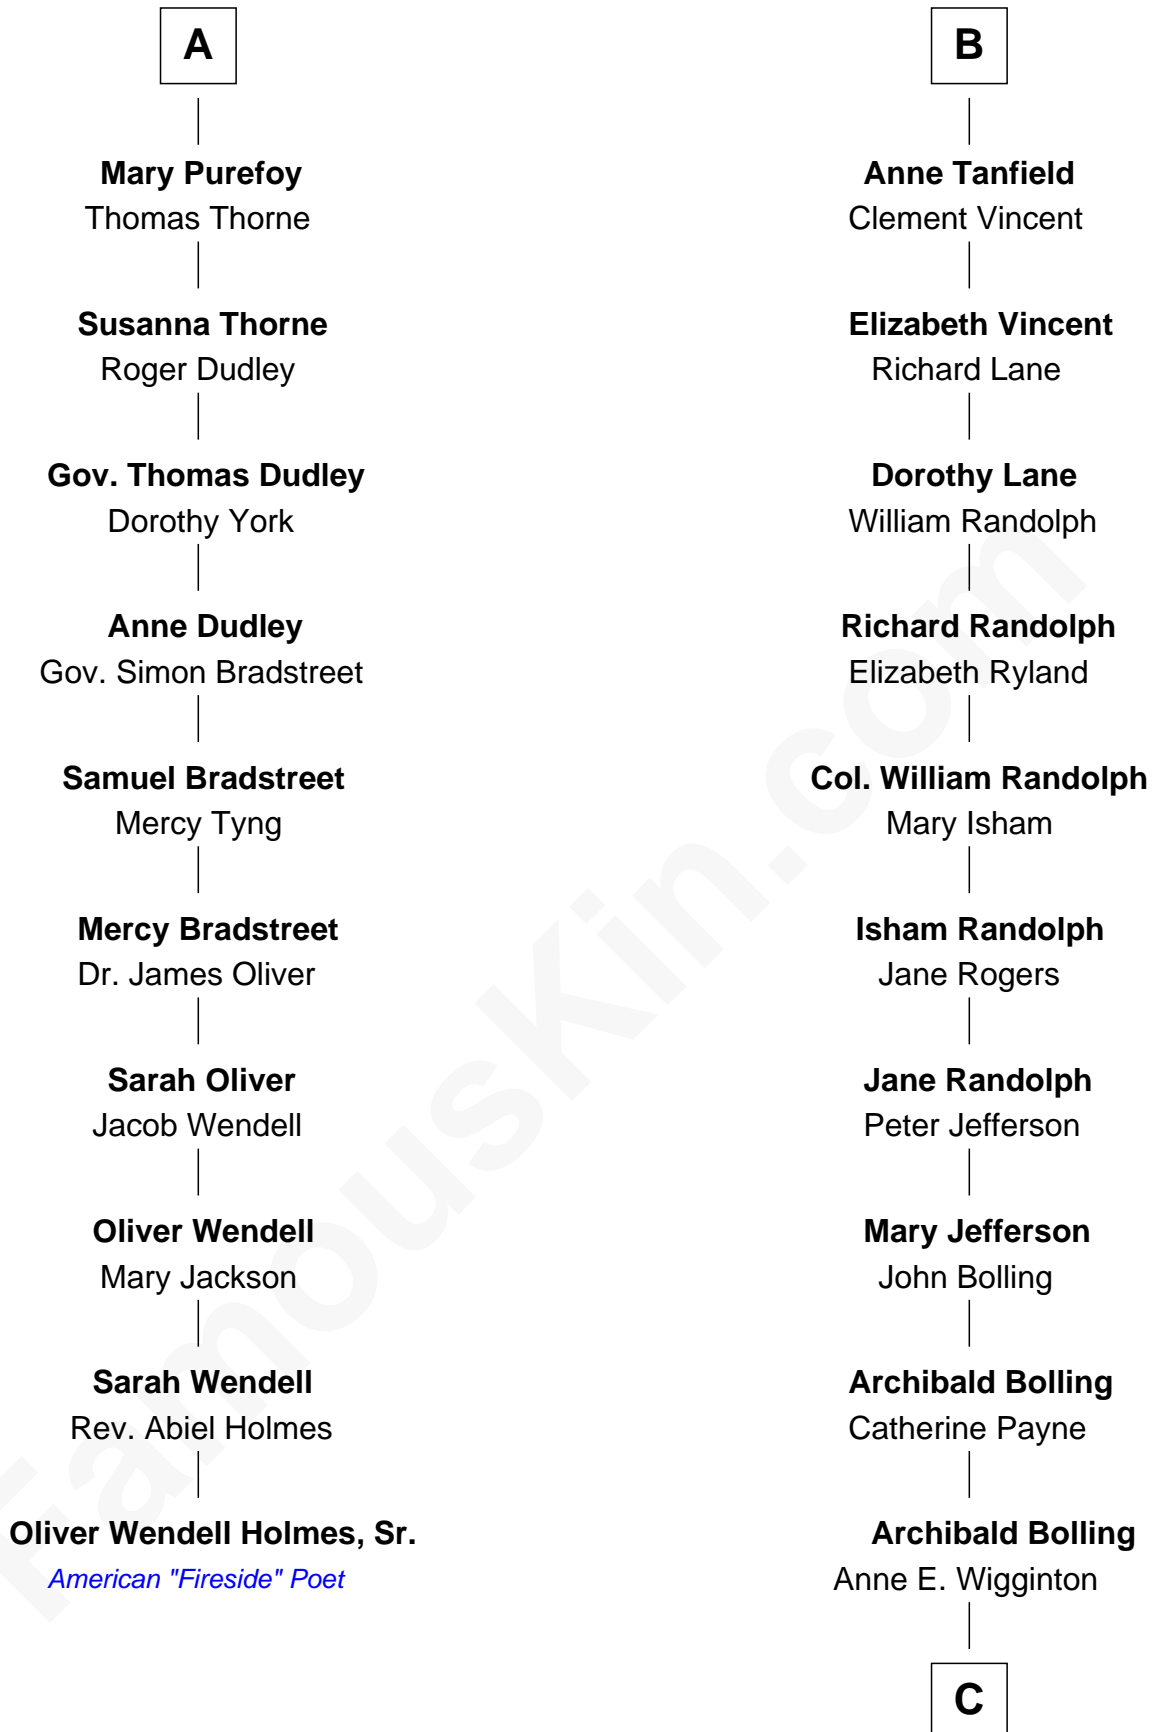

FamousKin.com
Relationship Chart of
Oliver Wendell Holmes, Sr.
American "Fireside" Poet

16th cousin 2 times removed of

Edith (Bolling) Wilson

First Lady of President Woodrow Wilson

Sir John Howard

Alice de Bois

C

William Holcombe Bolling

Sarah Spiers White

Edith (Bolling) Wilson

First Lady of Woodrow Wilson

FamousKin.com