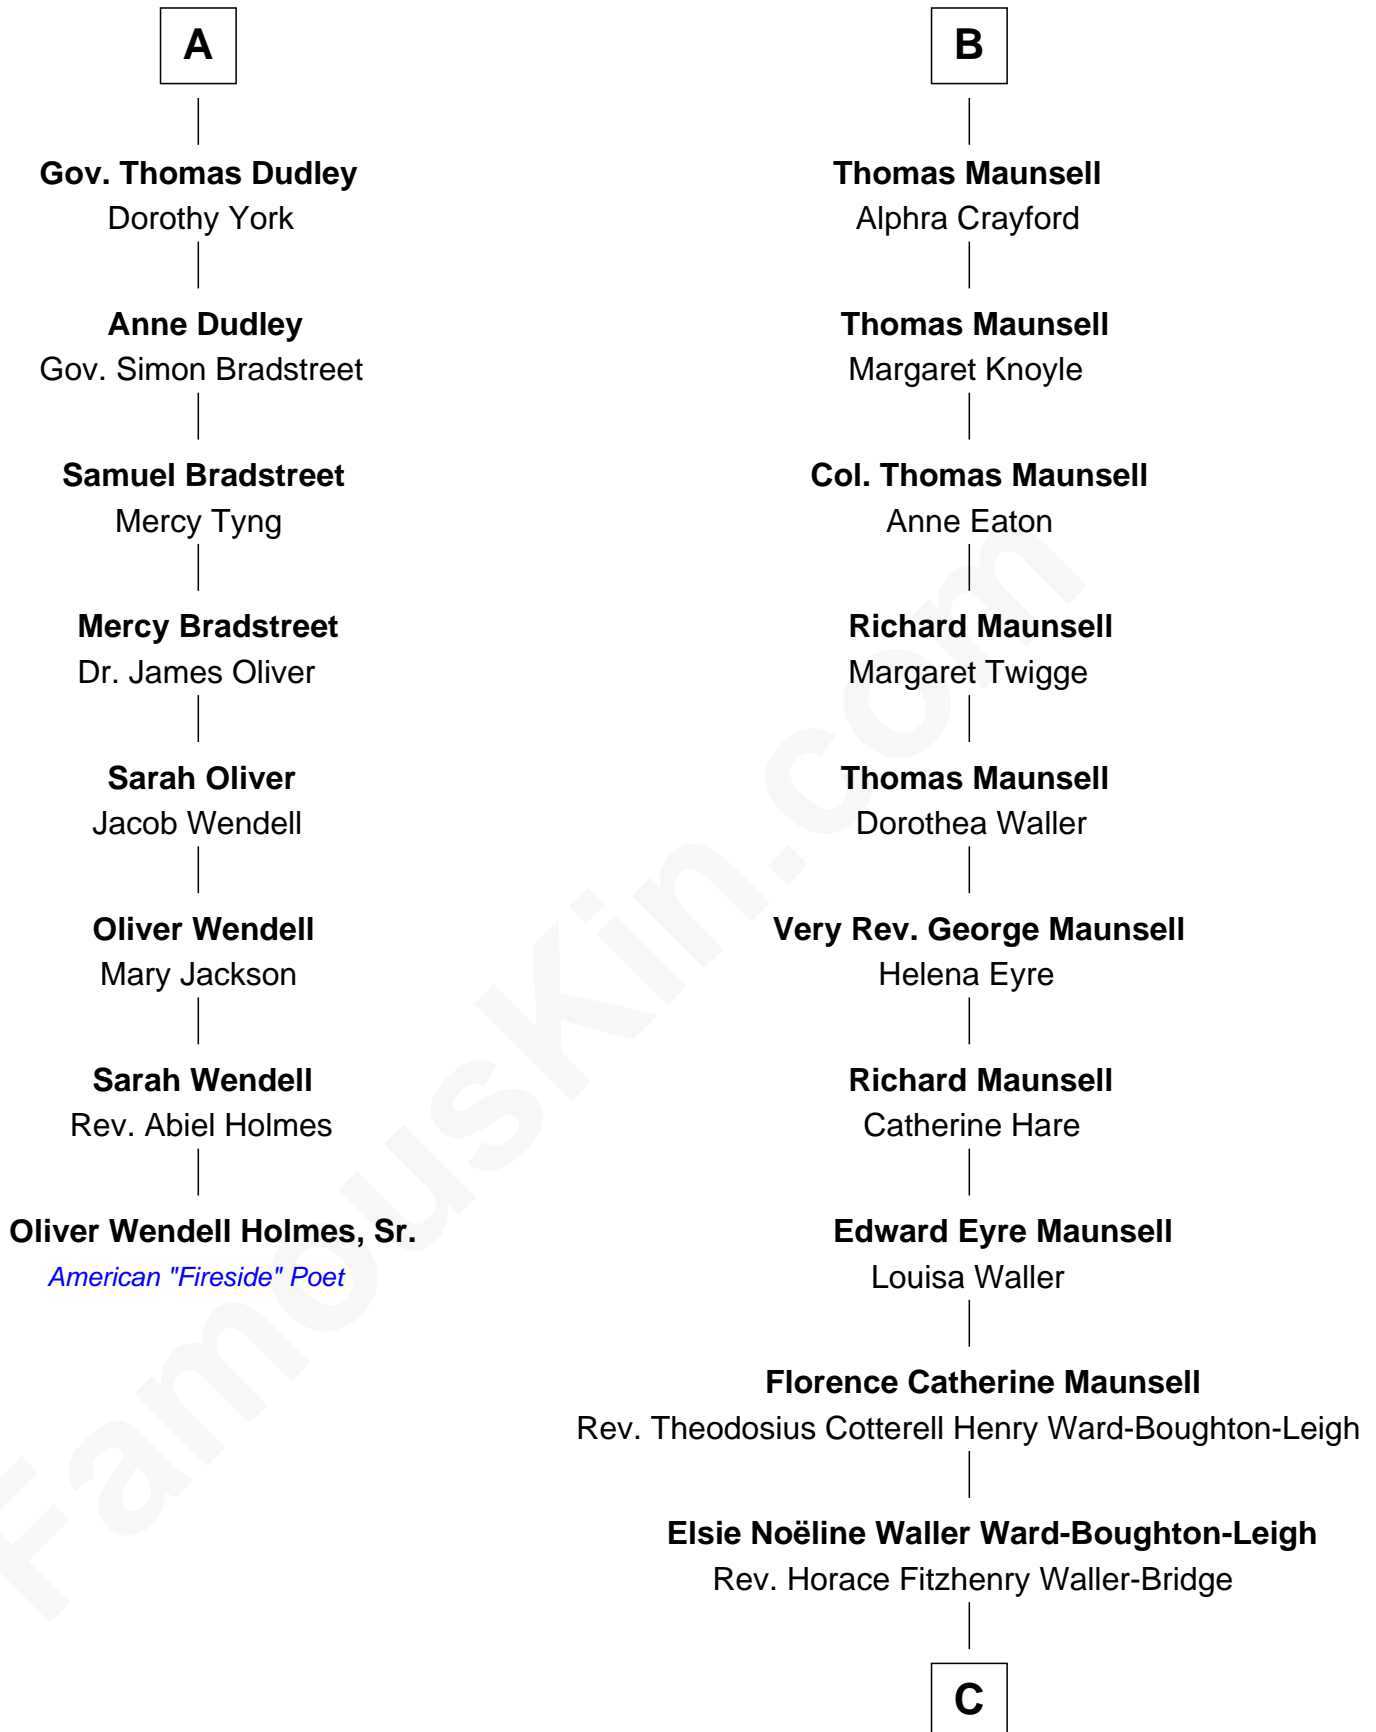

FamousKin.com
Relationship Chart of
Oliver Wendell Holmes, Sr.
American "Fireside" Poet

14th cousin 5 times removed of
Phoebe Waller-Bridge
Theatre, TV and Movie Actress

C

Cyprian Chandos Richard Waller Waller-Bridge