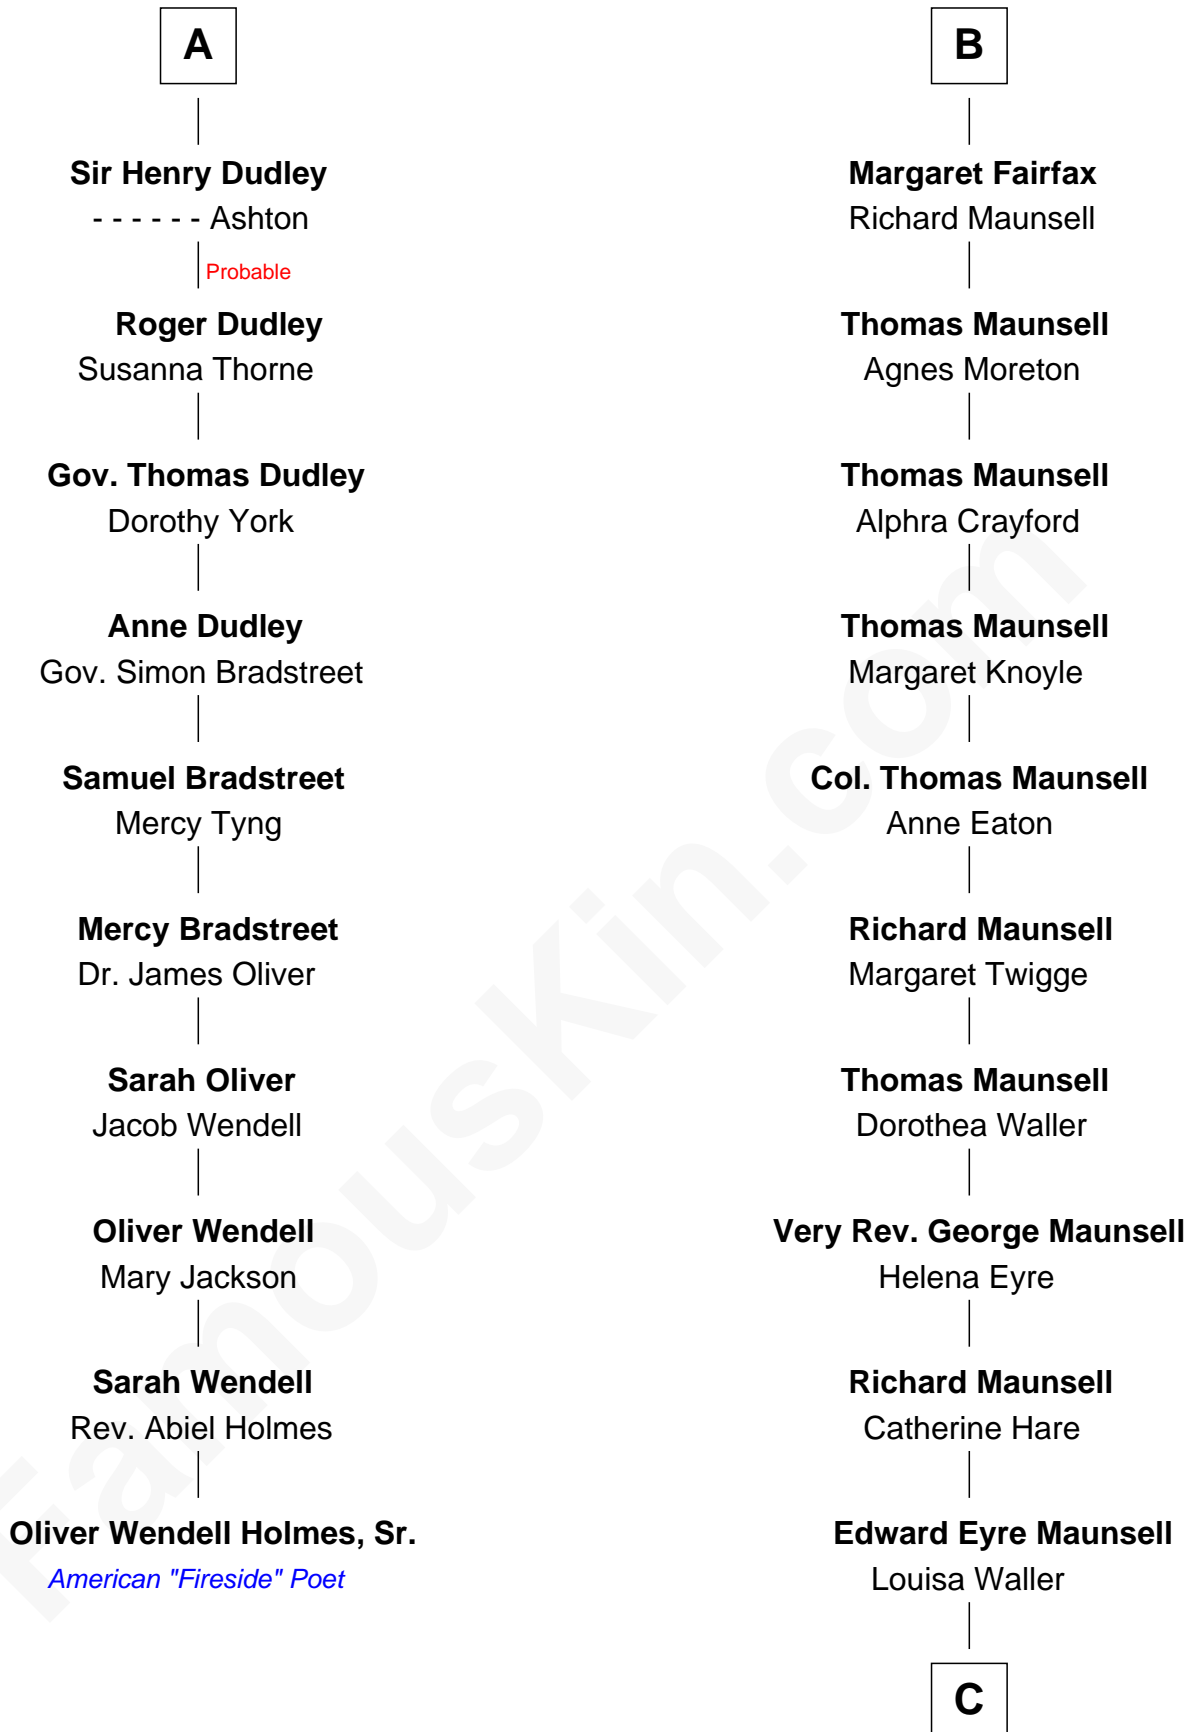

FamousKin.com
Relationship Chart of
Oliver Wendell Holmes, Sr.
American "Fireside" Poet

16th cousin 5 times removed of

Phoebe Waller-Bridge
Theatre, TV and Movie Actress

C

Florence Catherine Maunsell

Rev. Theodosius Cotterell Henry Ward-Boughton-Leigh