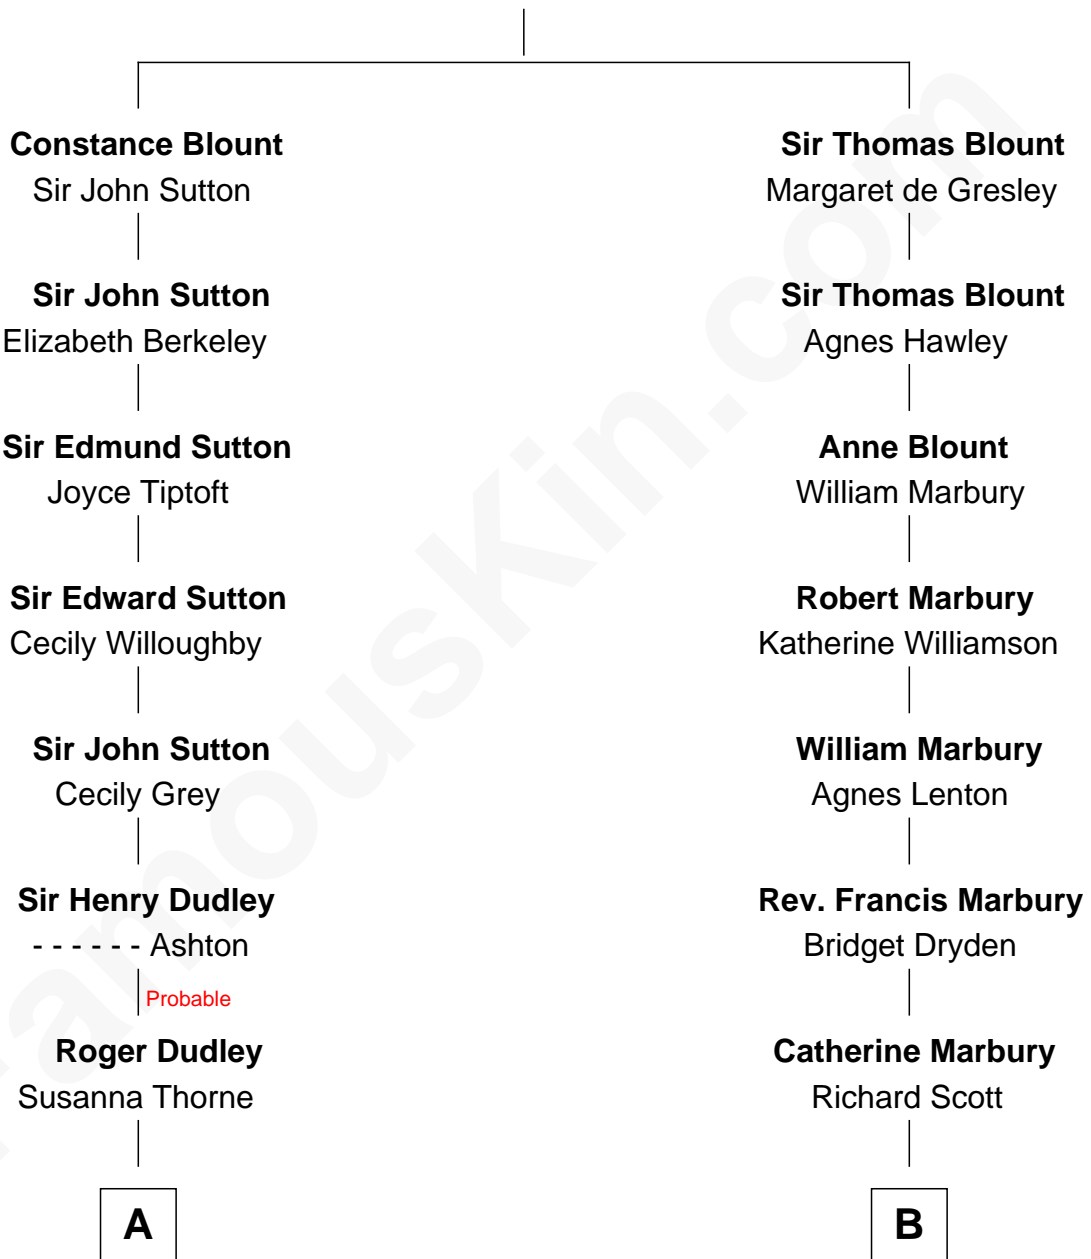

FamousKin.com
Relationship Chart of
Oliver Wendell Holmes, Sr.
American "Fireside" Poet

14th cousin 5 times removed of

Britney Spears
Singer, Entertainer

Sir Walter Blount
 Sancha de Ayala

C

Emma Jean Forbes