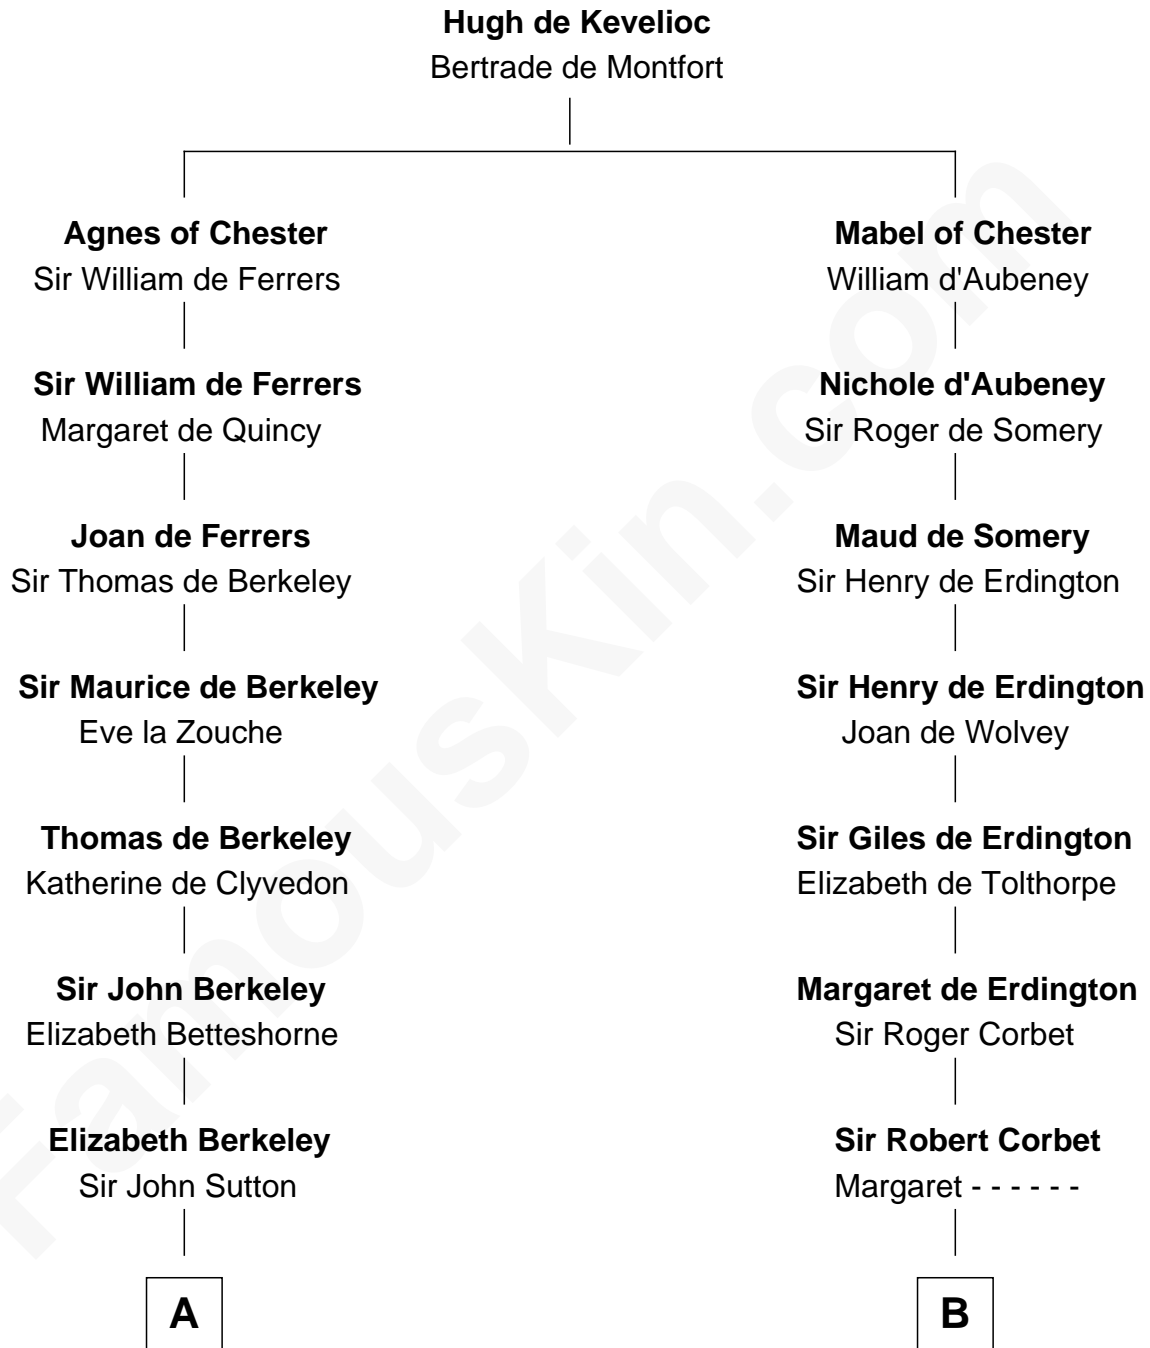

FamousKin.com
Relationship Chart of
Oliver Wendell Holmes, Sr.
American "Fireside" Poet

19th cousin 2 times removed of
John Davis Long
32nd Governor of Massachusetts

C

Oliver Wendell

Mary Jackson

Sarah Wendell

Simon Davis

Persis Temple

Julia Temple Davis

Zadoc Long

John Davis Long

32nd Governor of Massachusetts

FamousKin.com