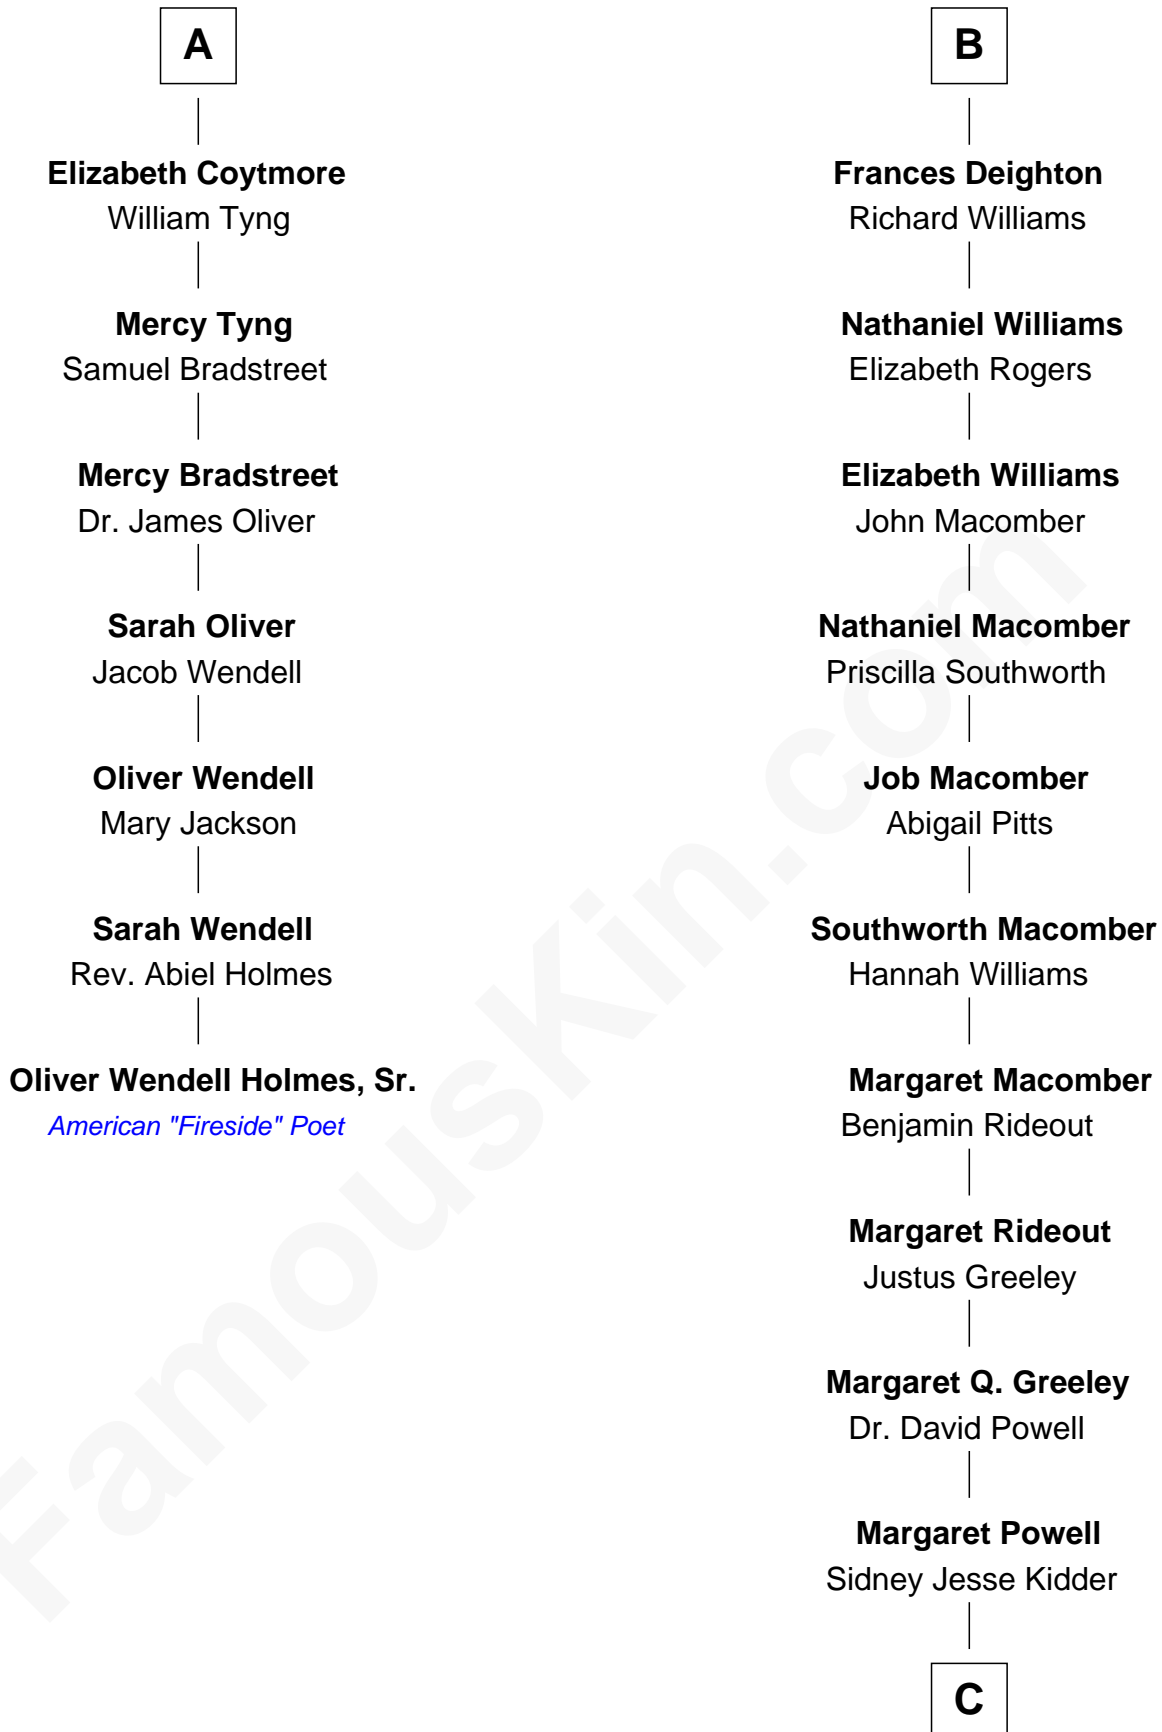

**FamousKin.com**  
**Relationship Chart of**  
**Oliver Wendell Holmes, Sr.**  
*American "Fireside" Poet*

13th cousin 5 times removed of

**Margot Kidder**

*TV and Movie Actress*

**C**

—  
**Kendall Kidder**  
Jocelyn Mary Wilson

—  
**Margot Kidder**  
*TV and Movie Actress*

FamousKin.com