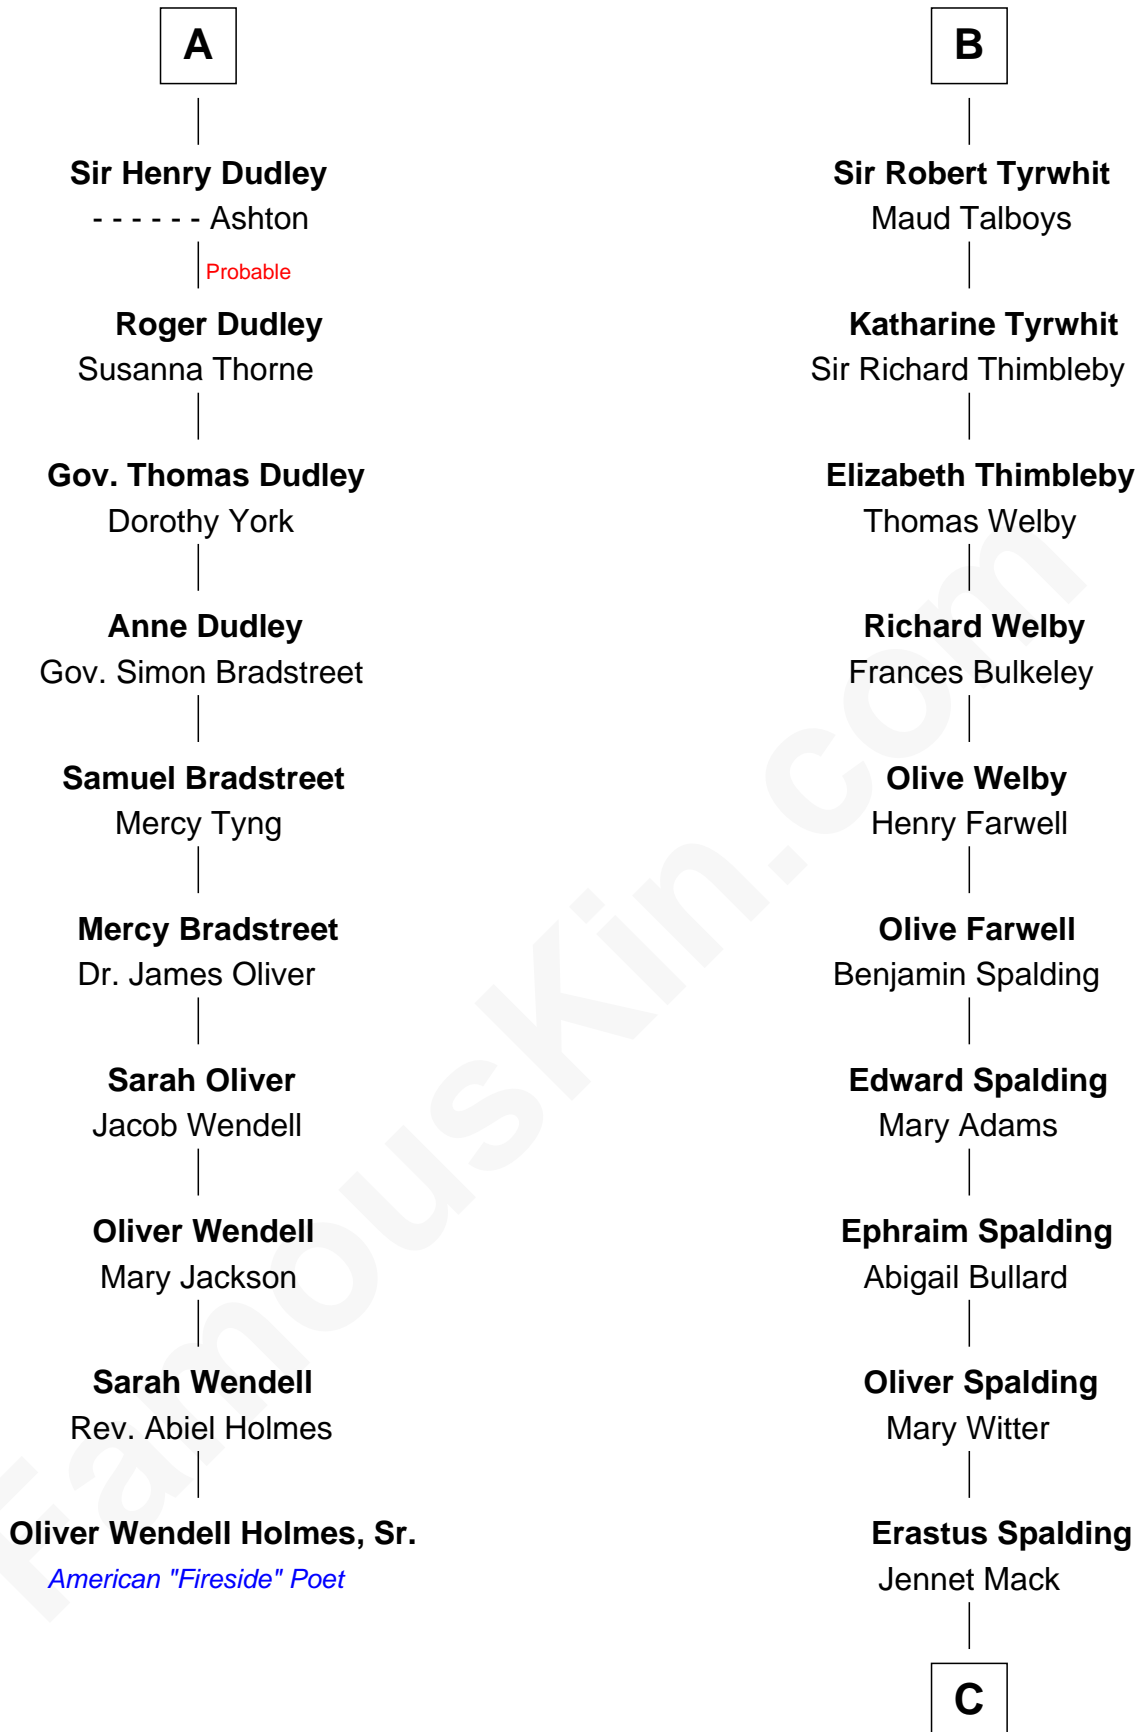

FamousKin.com
Relationship Chart of
Oliver Wendell Holmes, Sr.
American "Fireside" Poet

16th cousin 4 times removed of

Katharine Hepburn
Movie Actress

C

Martha Ann Spalding

Leman Benton Garlinghouse

Caroline Garlinghouse

Alfred Augustus Houghton

Katharine Martha Houghton

Thomas Norval Hepburn

Katharine Hepburn

Movie Actress