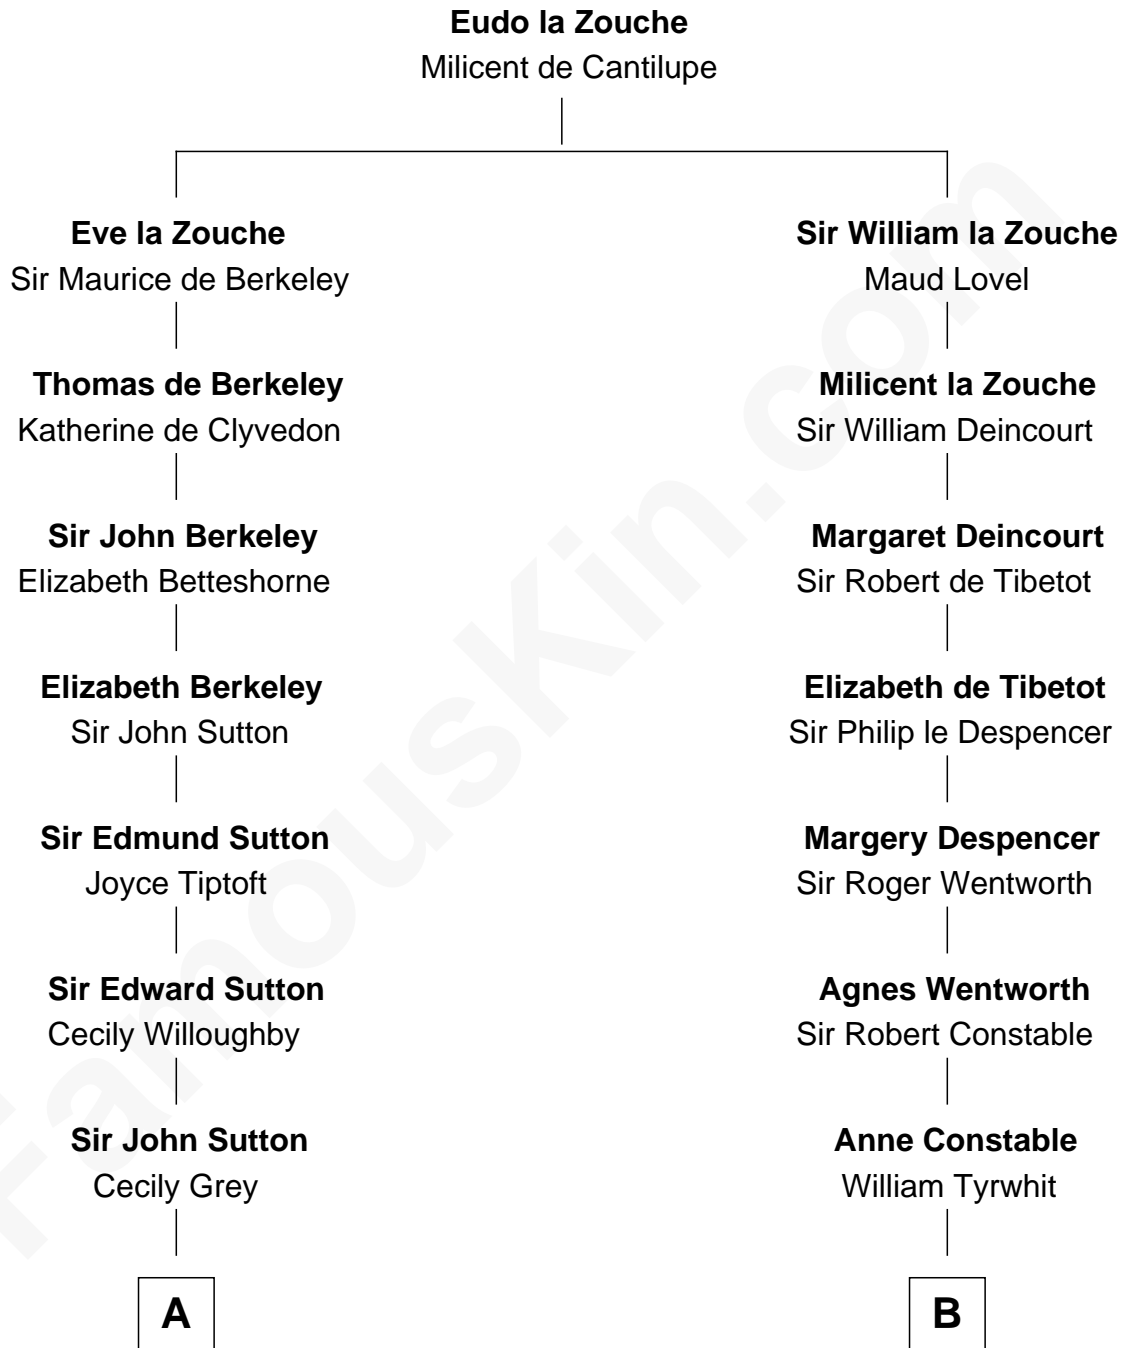

FamousKin.com
Relationship Chart of
Oliver Wendell Holmes, Sr.
American "Fireside" Poet

16th cousin 4 times removed of

Katharine Hepburn
Movie Actress

C

Martha Ann Spalding

Leman Benton Garlinghouse

Caroline Garlinghouse

Alfred Augustus Houghton

Katharine Martha Houghton

Thomas Norval Hepburn

Katharine Hepburn

Movie Actress