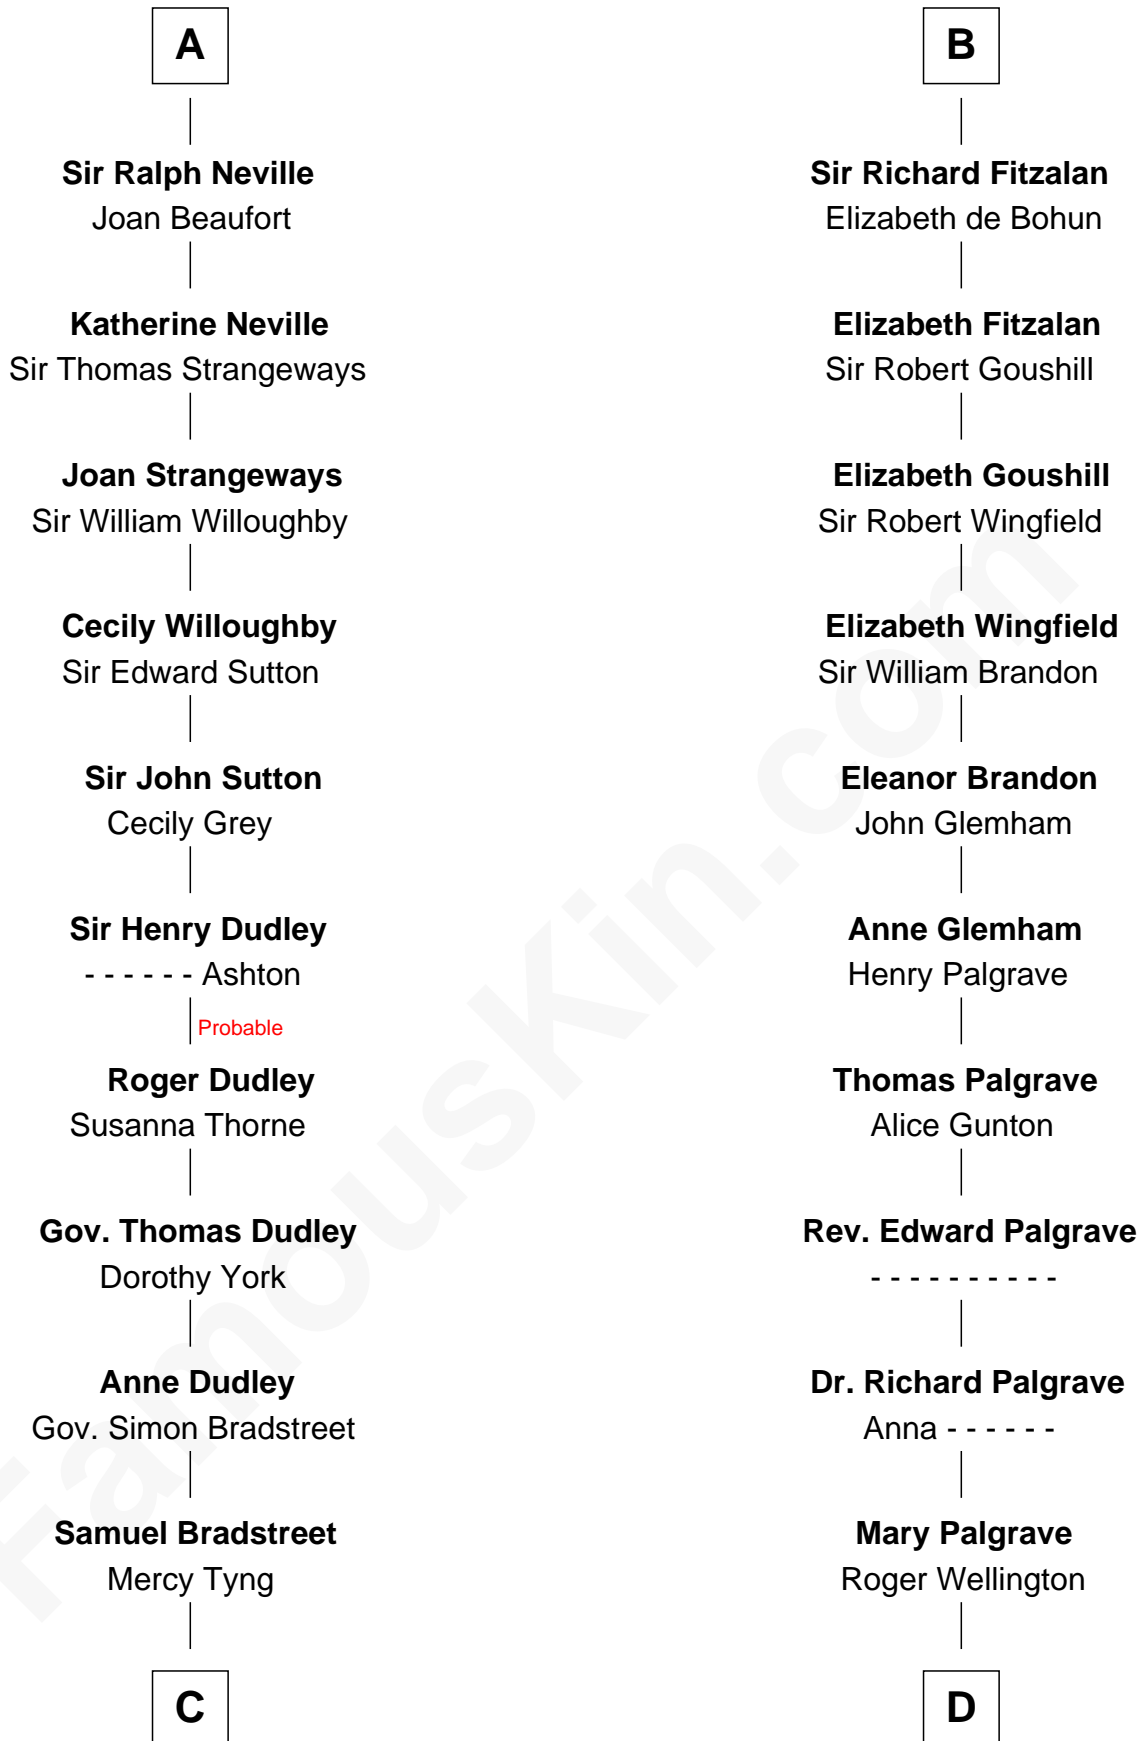

**FamousKin.com**  
**Relationship Chart of**  
**Oliver Wendell Holmes, Sr.**  
*American "Fireside" Poet*

19th cousin 2 times removed of

**Roger Sherman**

*Signer of the Declaration of Independence*

**C**

**Mercy Bradstreet**

Dr. James Oliver

**Sarah Oliver**

Jacob Wendell

**Oliver Wendell**

Mary Jackson

**Sarah Wendell**

Rev. Abiel Holmes