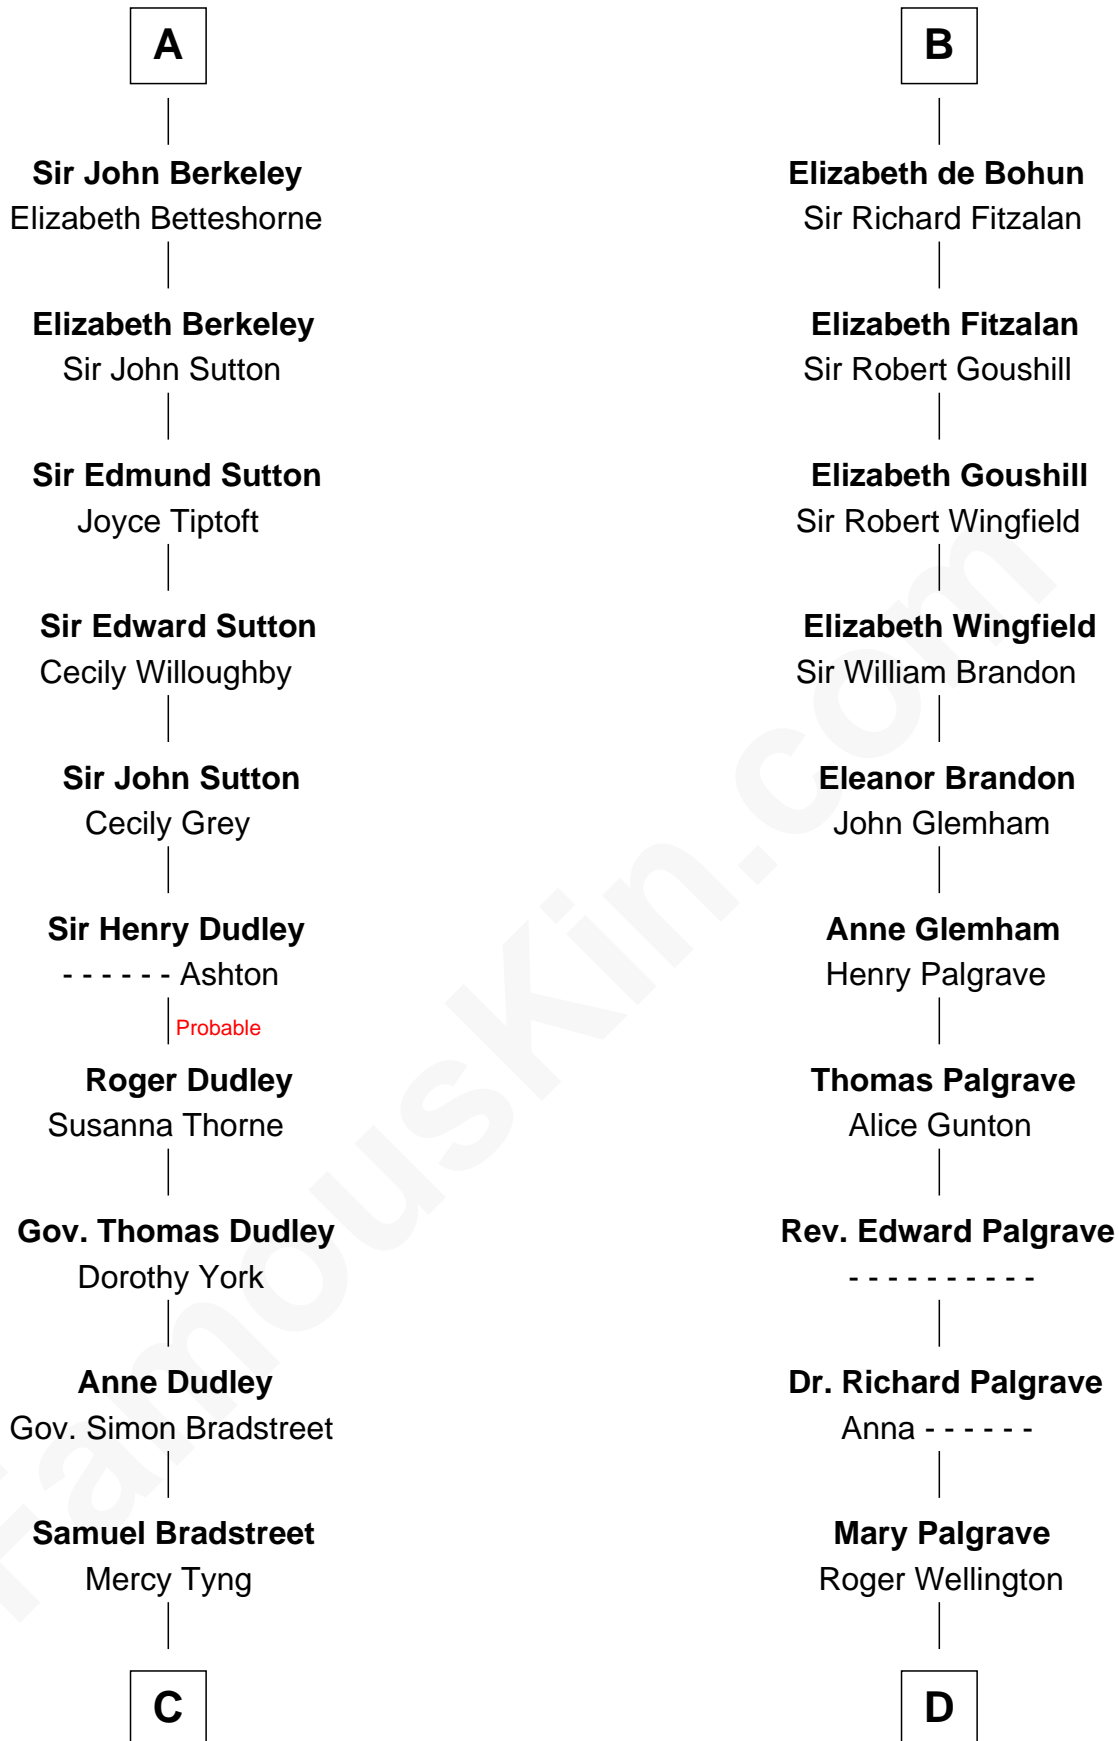

FamousKin.com
Relationship Chart of
Oliver Wendell Holmes, Sr.
American "Fireside" Poet

19th cousin 2 times removed of

Roger Sherman
Signer of the Declaration of Independence

C

Mercy Bradstreet

Dr. James Oliver

Sarah Oliver

Jacob Wendell

Oliver Wendell

Mary Jackson

Sarah Wendell

Rev. Abiel Holmes

Oliver Wendell Holmes, Sr.

American "Fireside" Poet