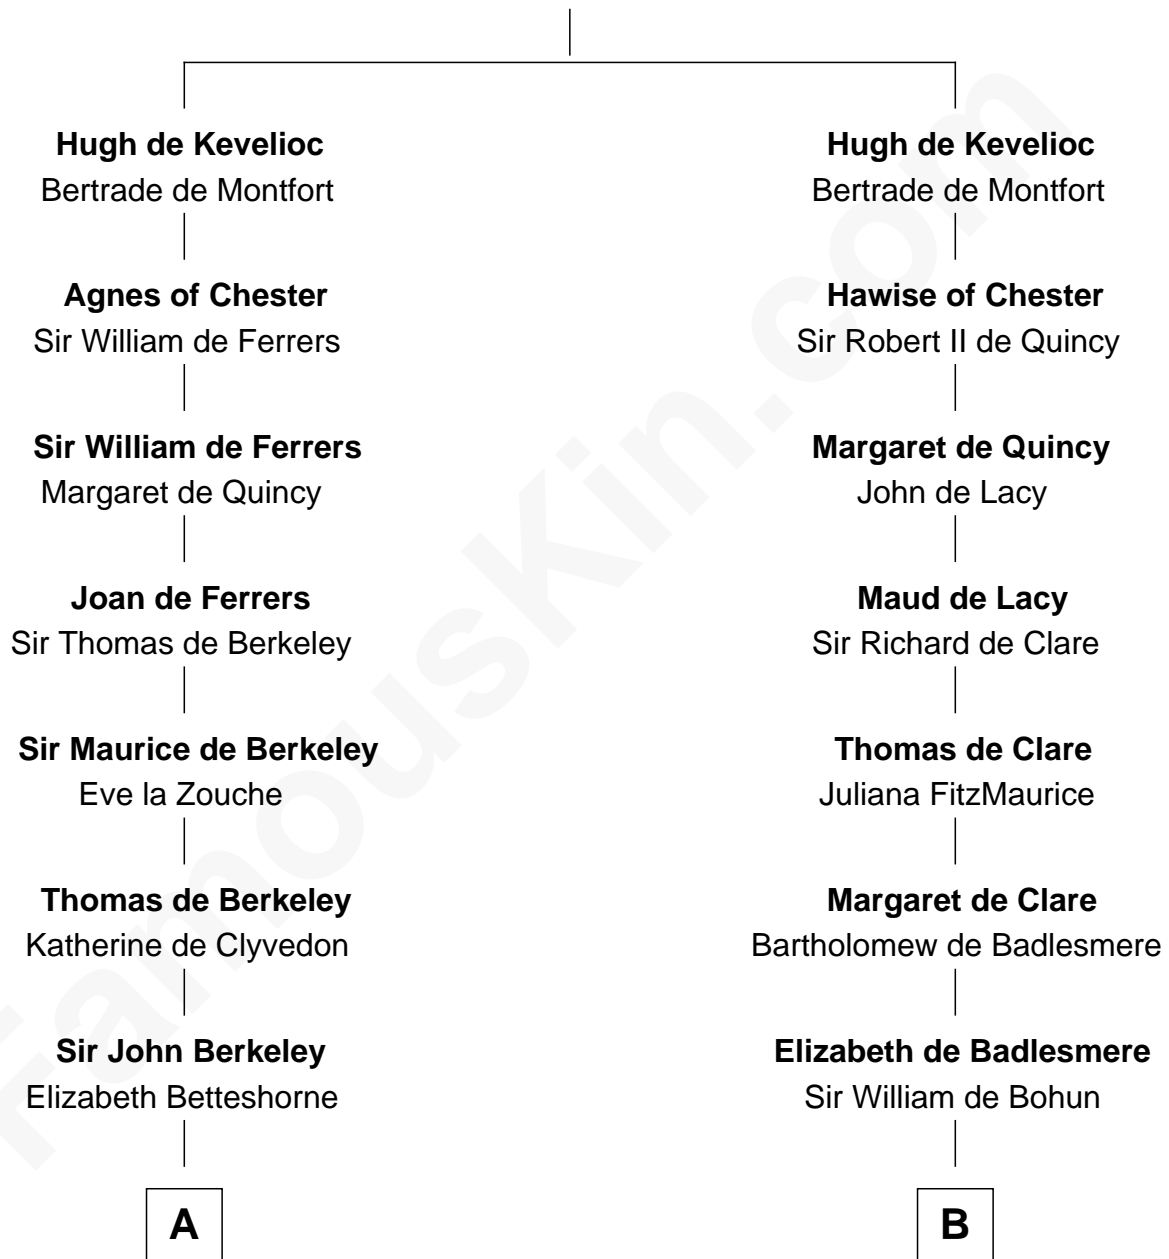

**FamousKin.com**  
**Relationship Chart of**  
**Oliver Wendell Holmes, Sr.**  
*American "Fireside" Poet*

19th cousin 1 time removed of

**Roger Sherman**

*Signer of the Declaration of Independence*

**Sir Ranulf de Gernons**

Maud of Gloucester

**C**

**Sarah Oliver**  
Jacob Wendell

**Oliver Wendell**  
Mary Jackson

**Sarah Wendell**  
Rev. Abiel Holmes

**Oliver Wendell Holmes, Sr.**  
*American "Fireside" Poet*

**D**

**Benjamin Wellington**  
Elizabeth Sweetman

**Mehetable Wellington**  
William Sherman

**Roger Sherman**  
*Signer of Declaration of Independence*

FamousKin.com