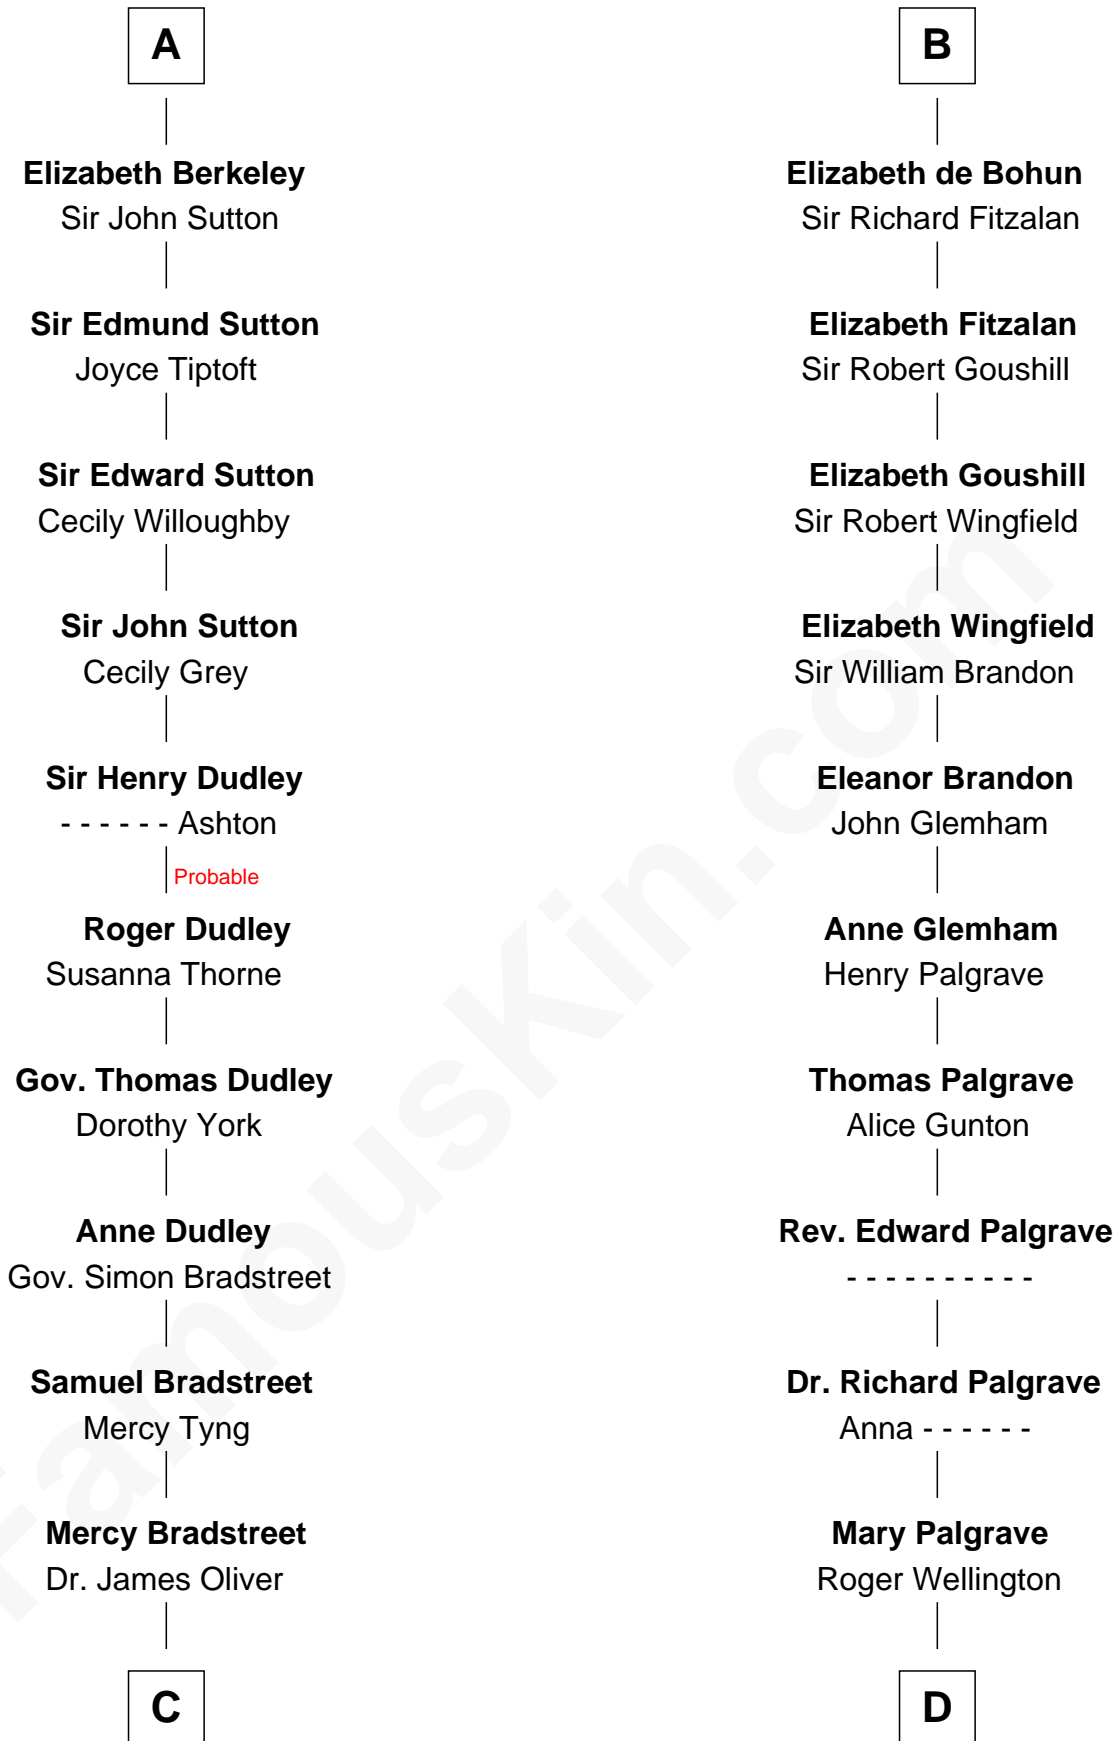

**FamousKin.com**  
**Relationship Chart of**  
**Oliver Wendell Holmes, Sr.**  
*American "Fireside" Poet*

19th cousin 1 time removed of

**Roger Sherman**

*Signer of the Declaration of Independence*

**Sir Ranulf de Gernons**

Maud of Gloucester

**C**

**Sarah Oliver**  
Jacob Wendell

**Oliver Wendell**  
Mary Jackson

**Sarah Wendell**  
Rev. Abiel Holmes

**Oliver Wendell Holmes, Sr.**  
*American "Fireside" Poet*

**D**

**Benjamin Wellington**  
Elizabeth Sweetman

**Mehetable Wellington**  
William Sherman

**Roger Sherman**  
*Signer of Declaration of Independence*

FamousKin.com