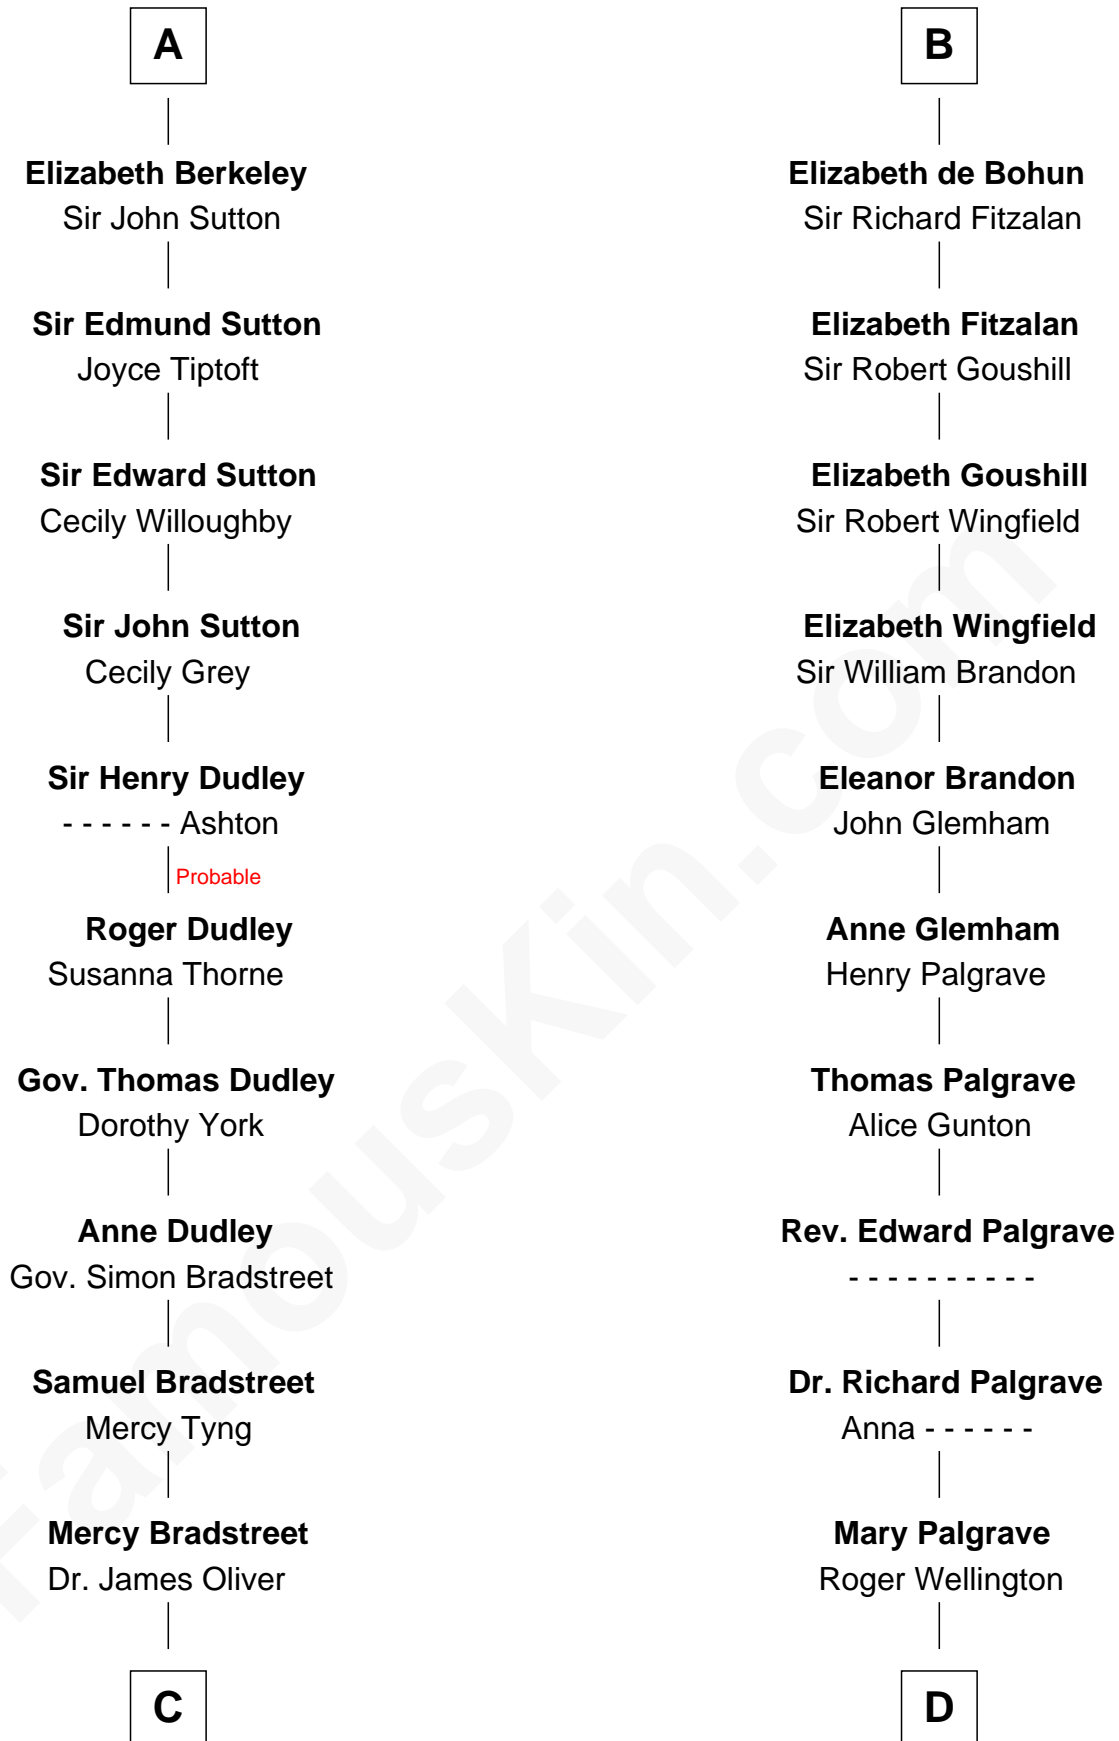

**FamousKin.com**  
**Relationship Chart of**  
**Oliver Wendell Holmes, Sr.**  
*American "Fireside" Poet*

19th cousin 1 time removed of

**Roger Sherman**  
*Signer of the Declaration of Independence*

**C**

**Sarah Oliver**  
Jacob Wendell

**Oliver Wendell**  
Mary Jackson

**Sarah Wendell**  
Rev. Abiel Holmes

**Oliver Wendell Holmes, Sr.**  
*American "Fireside" Poet*

**D**

**Benjamin Wellington**  
Elizabeth Sweetman

**Mehetable Wellington**  
William Sherman

**Roger Sherman**  
*Signer of Declaration of Independence*

FamousKin.com