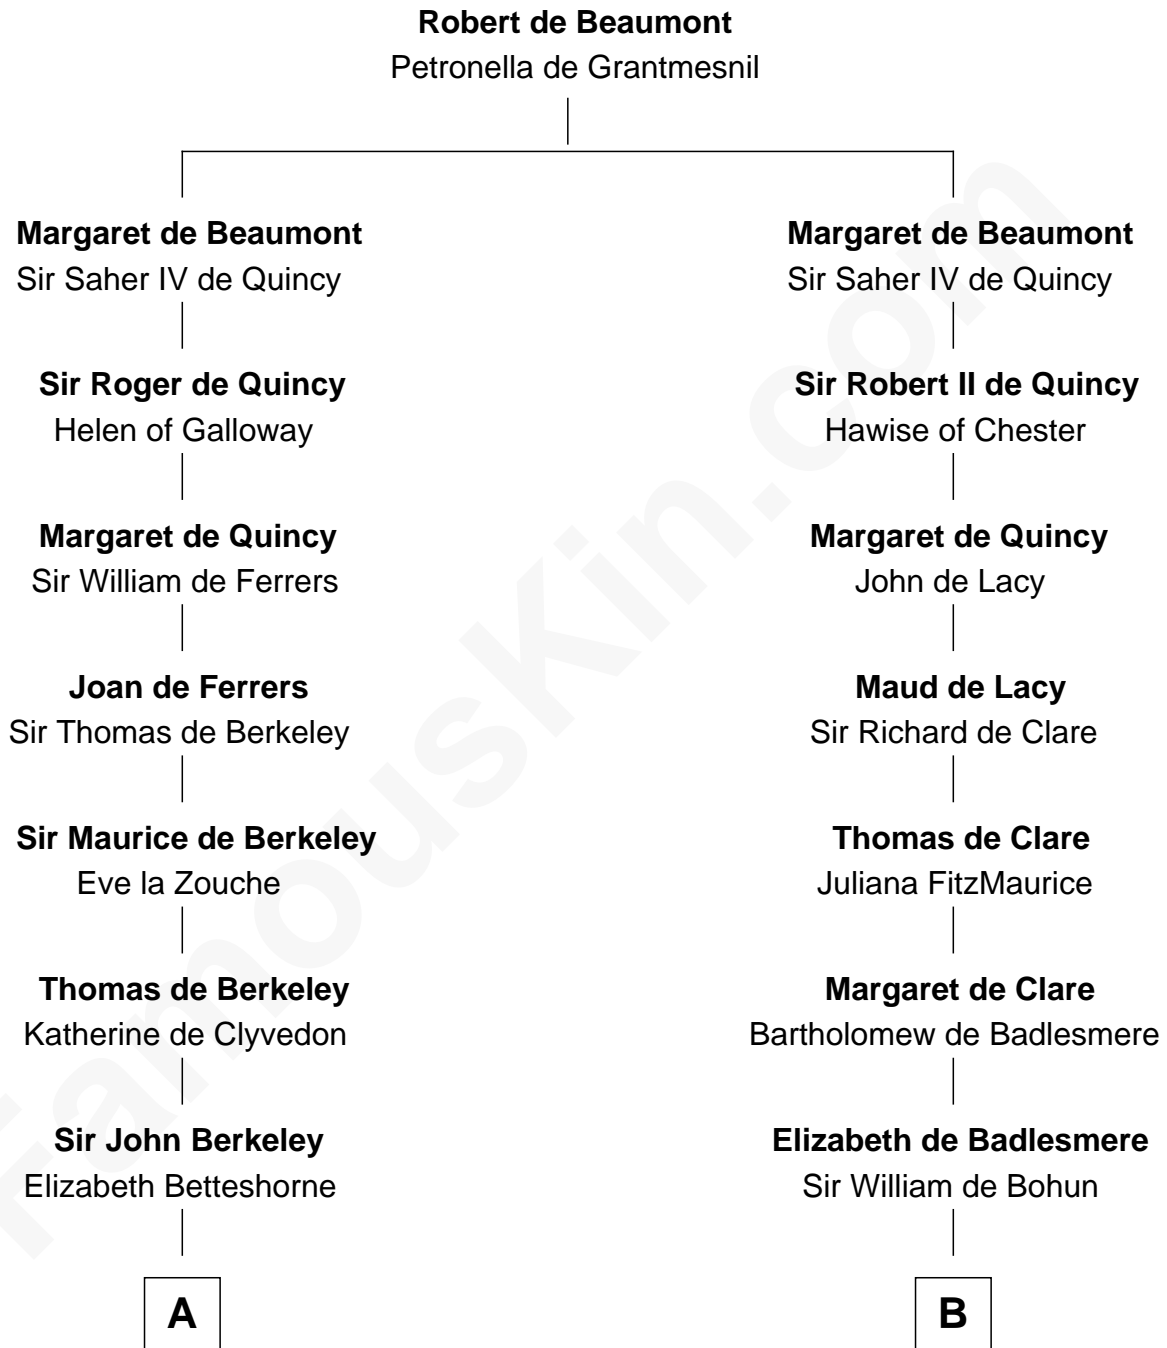

**FamousKin.com**  
**Relationship Chart of**  
**Oliver Wendell Holmes, Sr.**  
*American "Fireside" Poet*

19th cousin 1 time removed of

**Roger Sherman**  
*Signer of the Declaration of Independence*

**C**

**Sarah Oliver**  
Jacob Wendell

**Oliver Wendell**  
Mary Jackson

**Sarah Wendell**  
Rev. Abiel Holmes

**Oliver Wendell Holmes, Sr.**  
*American "Fireside" Poet*

**D**

**Benjamin Wellington**  
Elizabeth Sweetman

**Mehetable Wellington**  
William Sherman

**Roger Sherman**  
*Signer of Declaration of Independence*

FamousKin.com