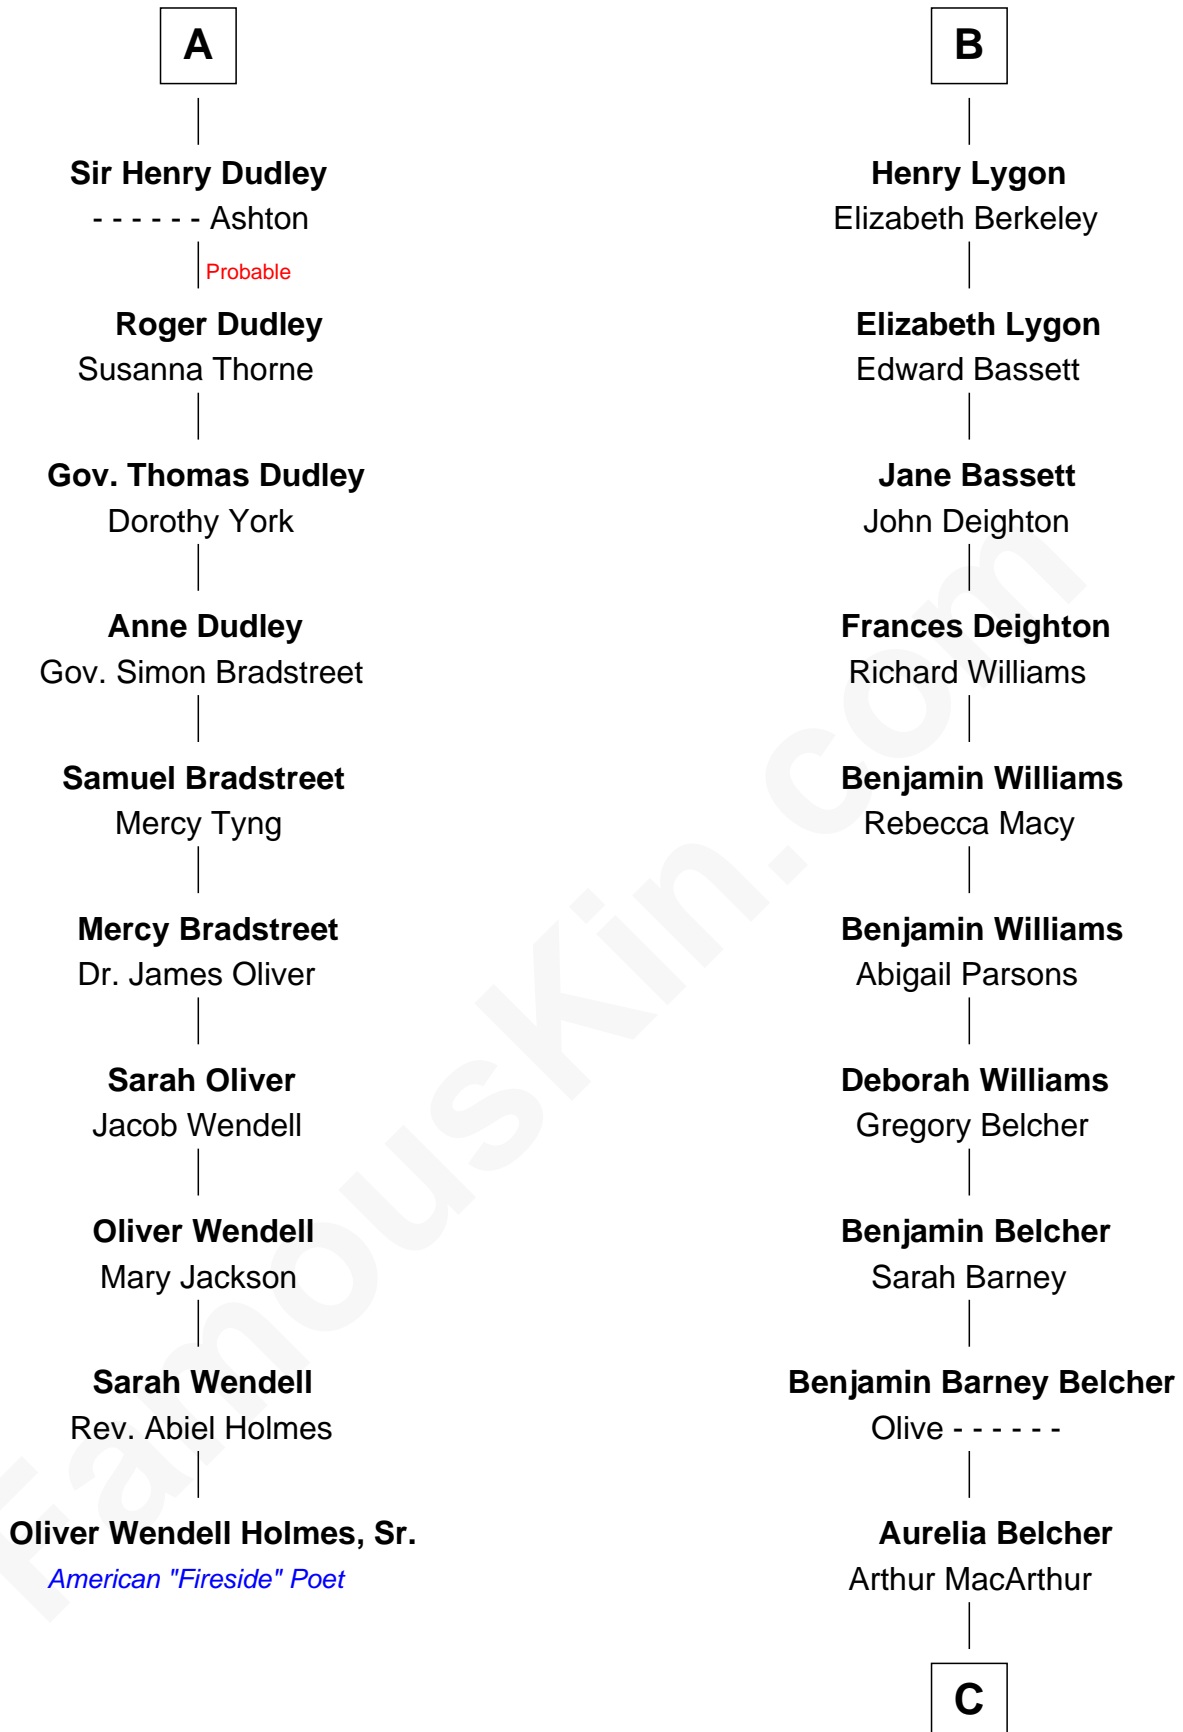

FamousKin.com
Relationship Chart of
Oliver Wendell Holmes, Sr.
American "Fireside" Poet

16th cousin 2 times removed of
General Douglas MacArthur
U.S. Army - World War II

C

Gen. Arthur MacArthur

Mary Pinckney Hardy

General Douglas MacArthur

U.S. Army - World War II

FamousKin.com