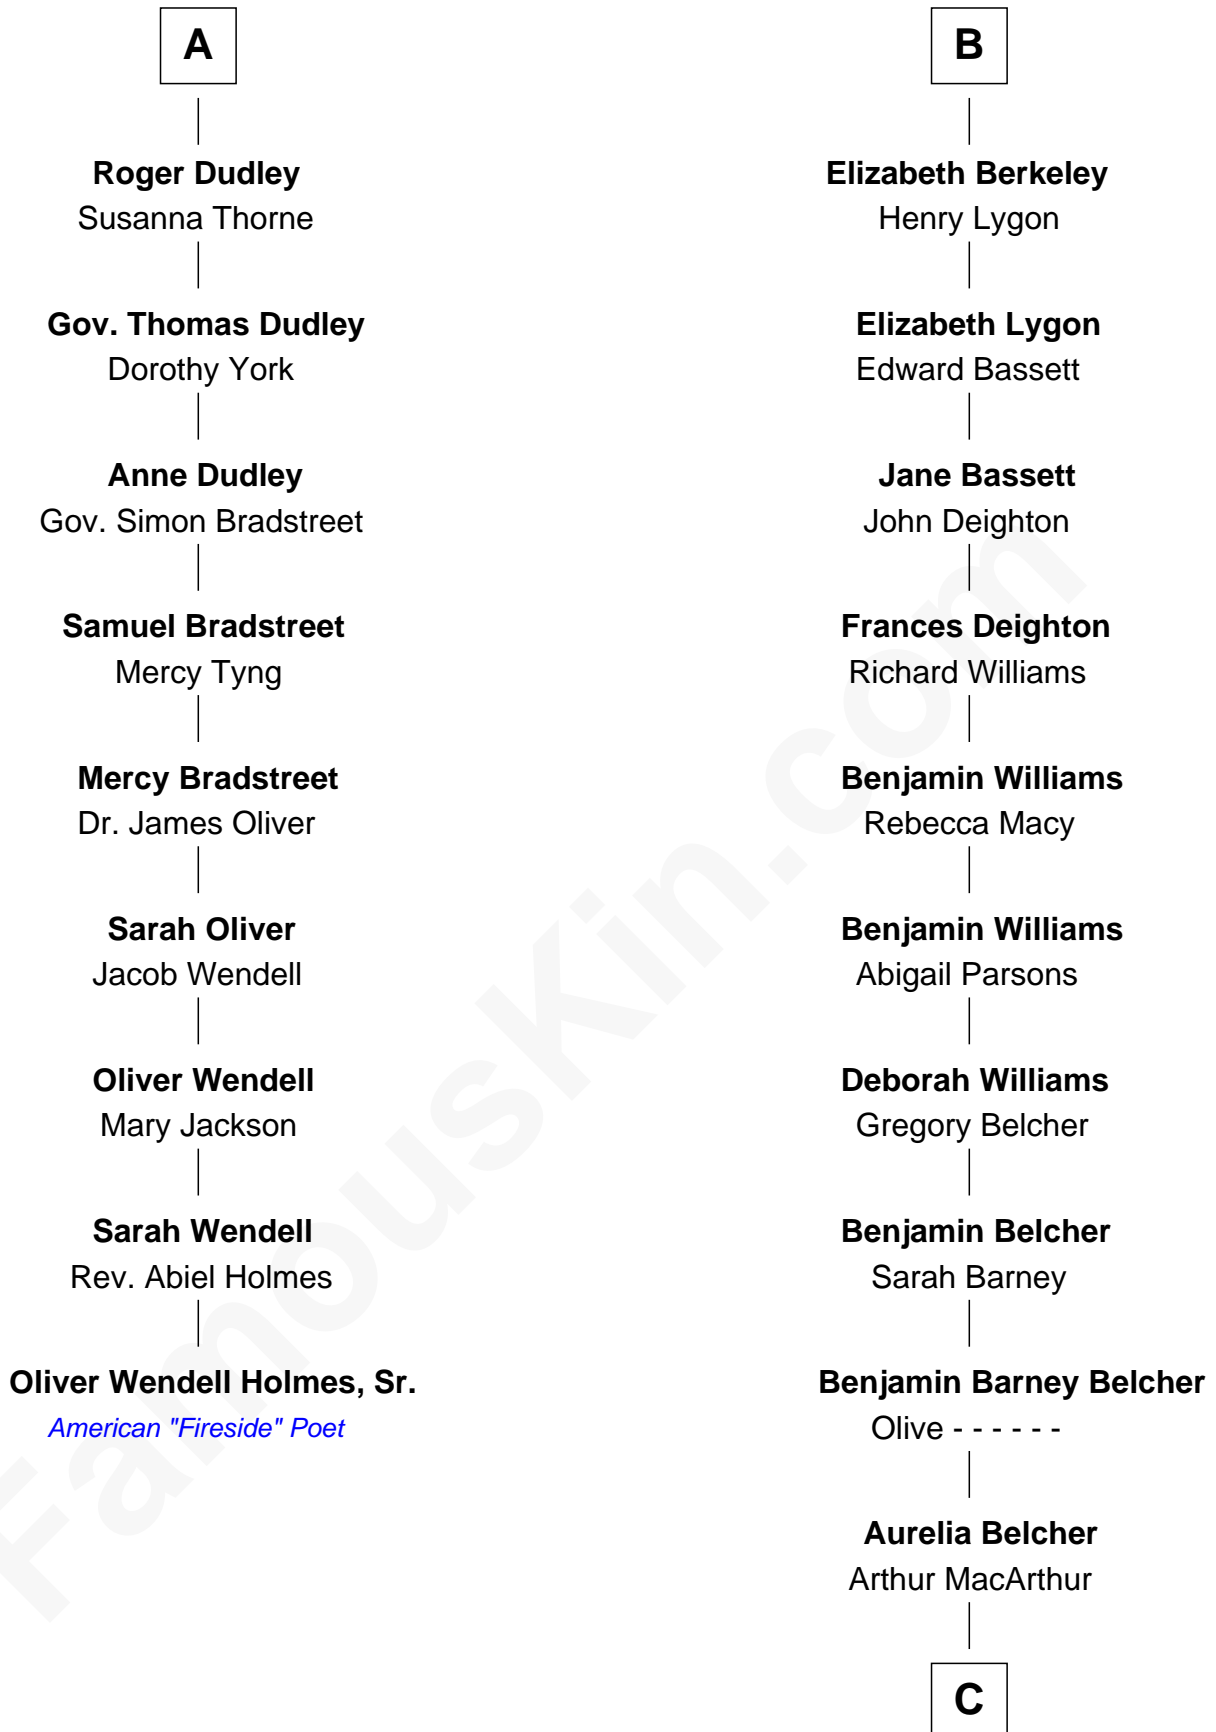

FamousKin.com
Relationship Chart of
Oliver Wendell Holmes, Sr.
American "Fireside" Poet

15th cousin 3 times removed of
General Douglas MacArthur
U.S. Army - World War II

Sir Maurice de Berkeley
 Eve la Zouche

C

Gen. Arthur MacArthur

Mary Pinckney Hardy

General Douglas MacArthur

U.S. Army - World War II

FamousKin.com