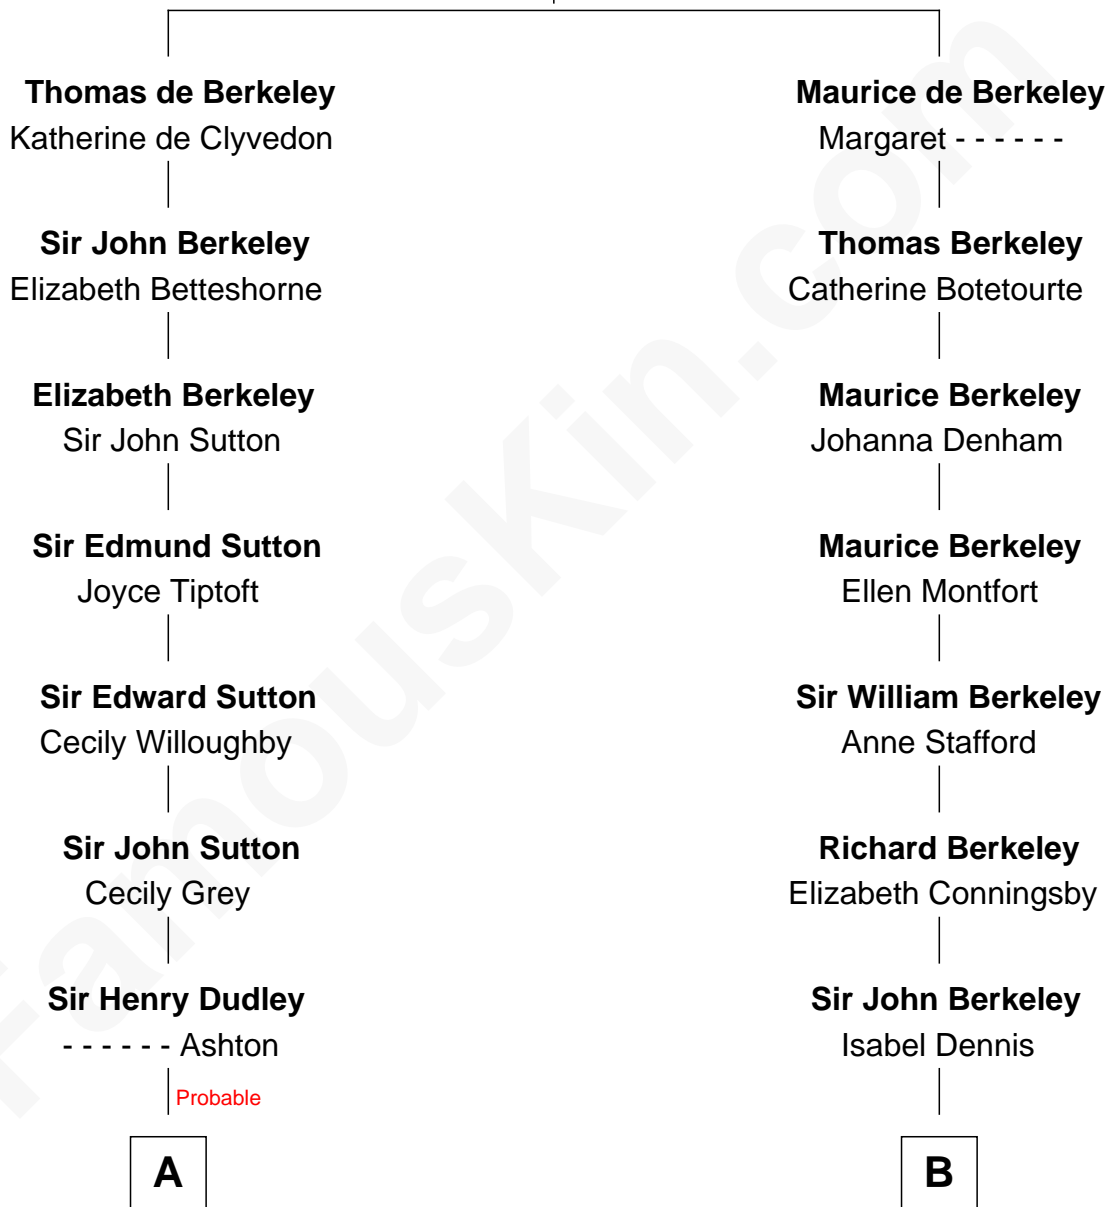

FamousKin.com
Relationship Chart of
Oliver Wendell Holmes, Sr.
American "Fireside" Poet

15th cousin 3 times removed of
General Douglas MacArthur
U.S. Army - World War II

Sir Maurice de Berkeley
 Eve la Zouche

C

Gen. Arthur MacArthur

Mary Pinckney Hardy

General Douglas MacArthur

U.S. Army - World War II

FamousKin.com