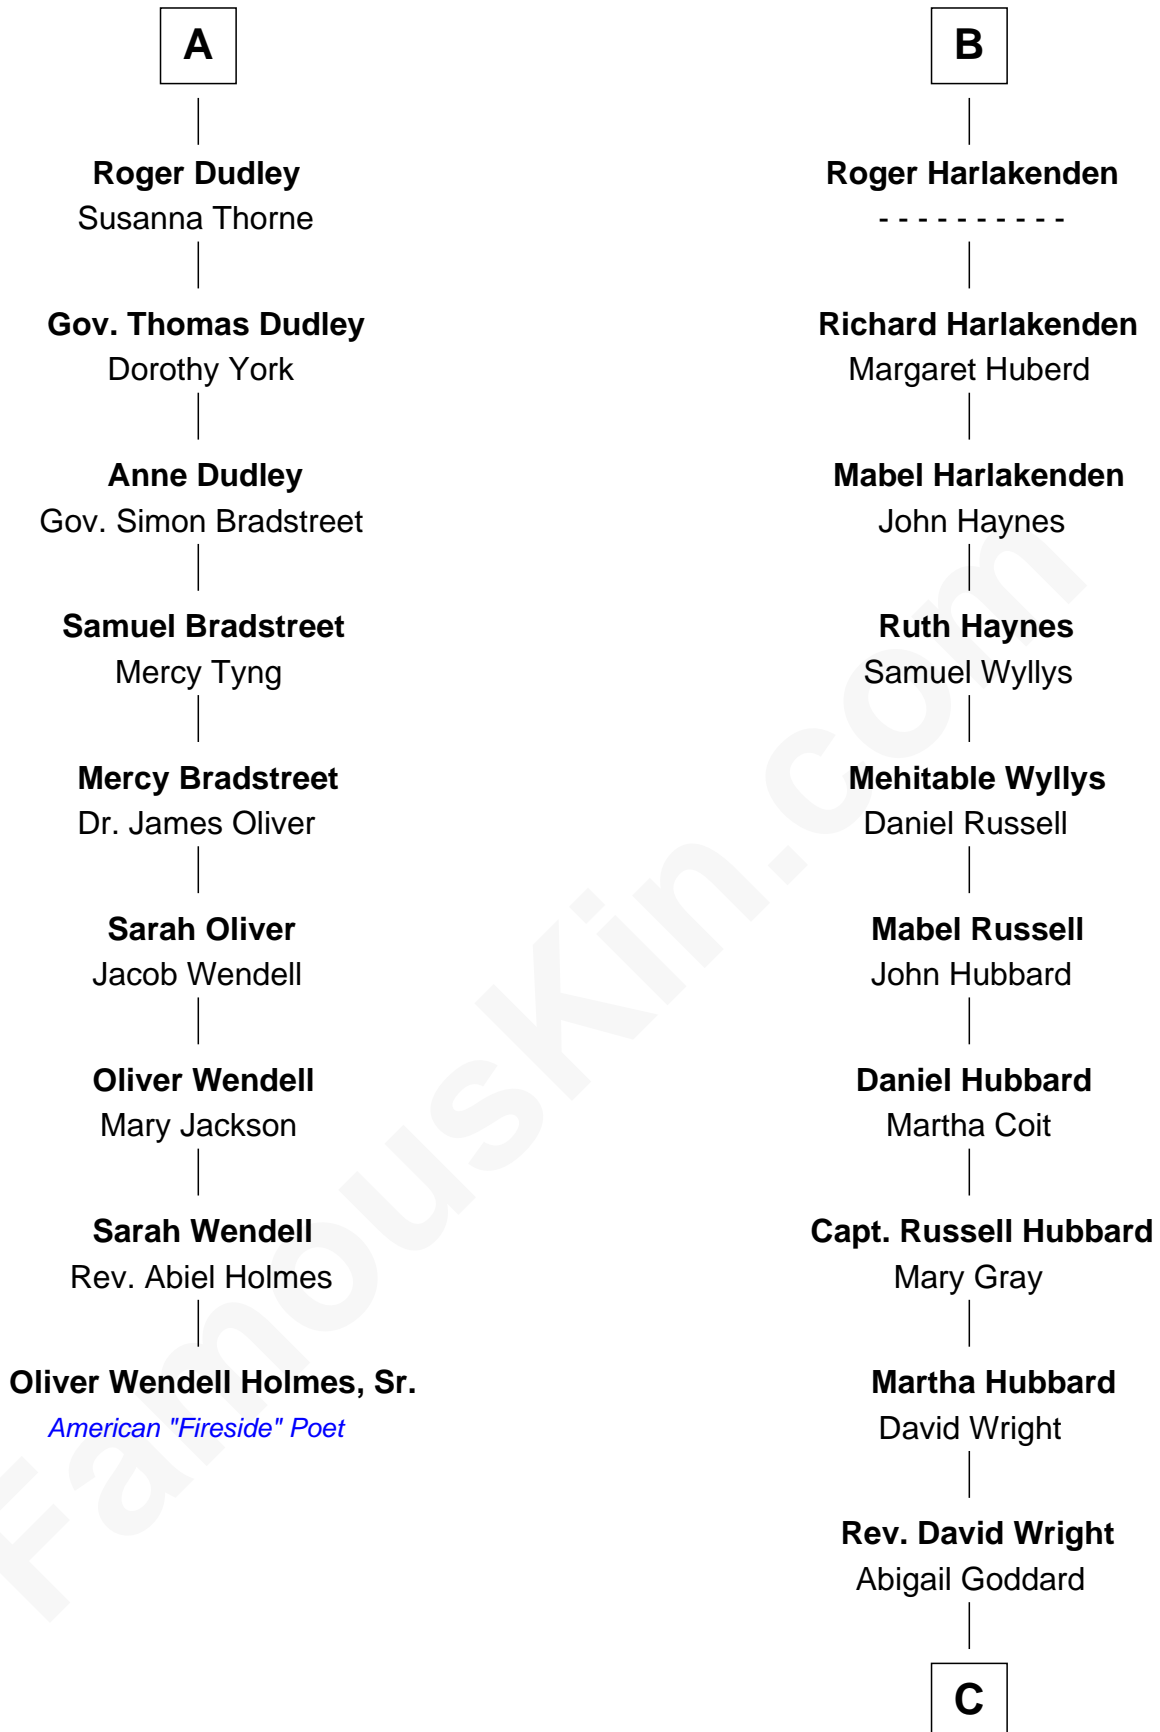

**FamousKin.com**  
**Relationship Chart of**  
**Oliver Wendell Holmes, Sr.**  
*American "Fireside" Poet*

**15th cousin 3 times removed of**  
**Frank Lloyd Wright**  
*American Architect*

C

William Carey Wright

Anna Lloyd Jones

Frank Lloyd Wright

*American Architect*

FamousKin.com