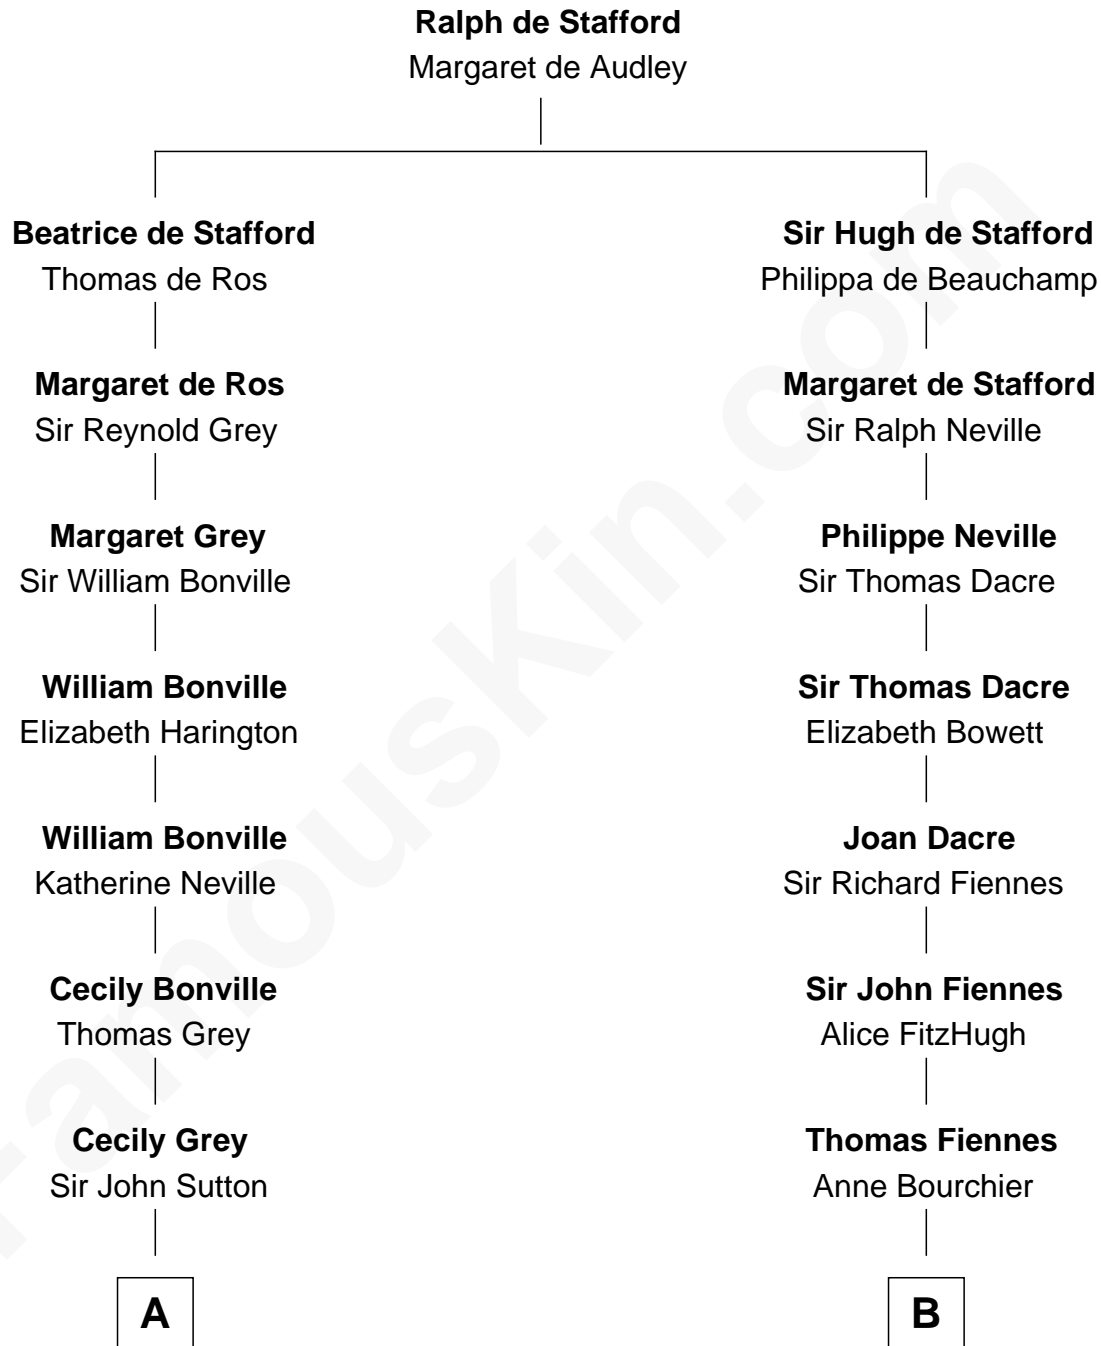

FamousKin.com
Relationship Chart of
Oliver Wendell Holmes, Sr.
American "Fireside" Poet

16th cousin 4 times removed of

Frank Lloyd Wright
American Architect

C

—
Martha Hubbard

David Wright
—

Rev. David Wright

Abigail Goddard
—

William Carey Wright

Anna Lloyd Jones
—

Frank Lloyd Wright

American Architect