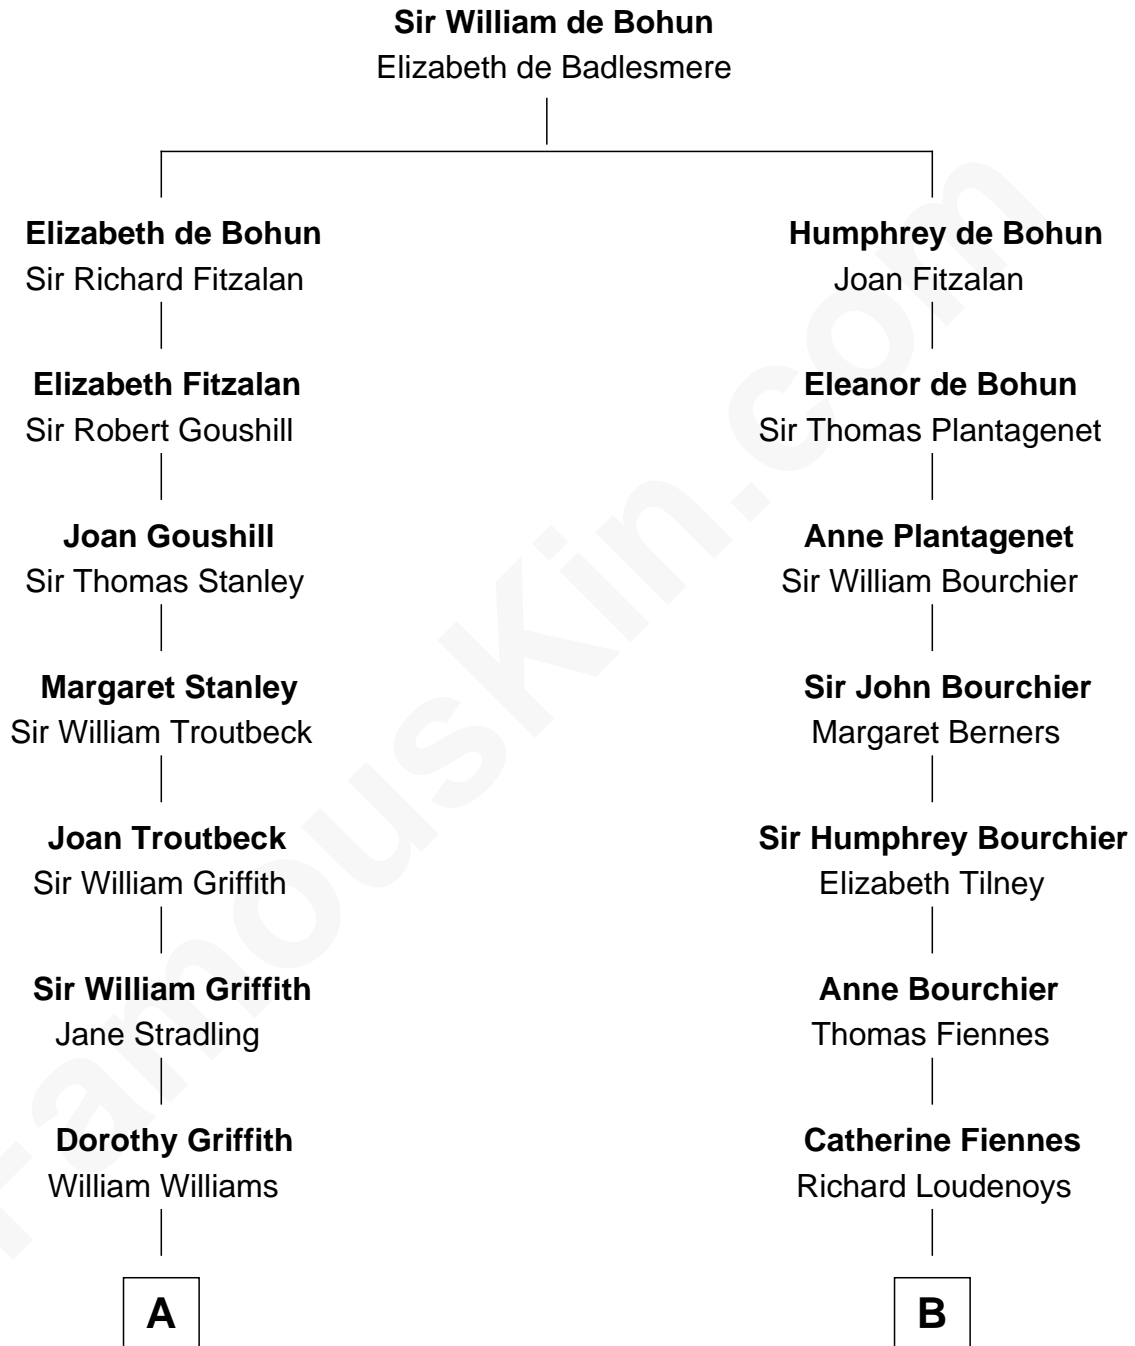

**FamousKin.com**  
**Relationship Chart of**  
**Oliver Wendell Holmes, Sr.**  
*American "Fireside" Poet*

15th cousin 4 times removed of

**Frank Lloyd Wright**  
*American Architect*

**C**

Rev. David Wright

Abigail Goddard

William Carey Wright

Anna Lloyd Jones

Frank Lloyd Wright

*American Architect*

FamousKin.com