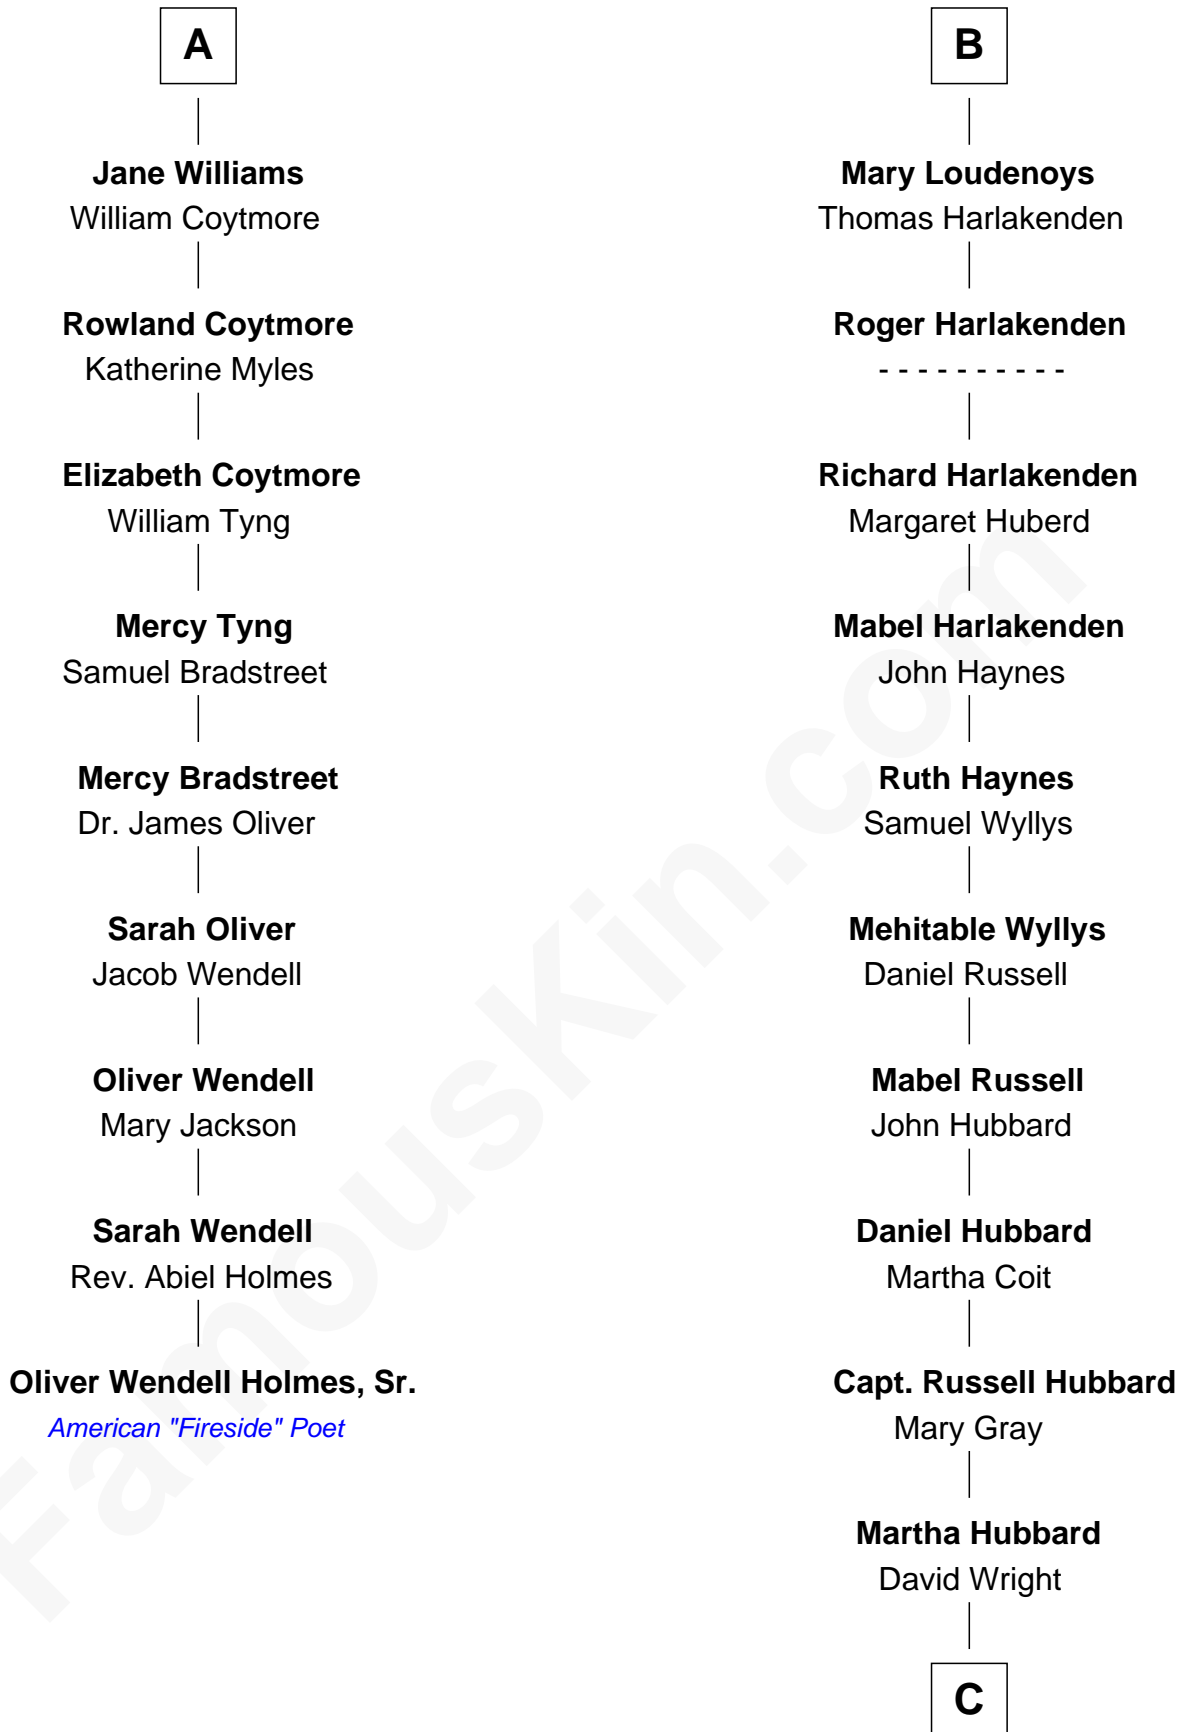

**FamousKin.com**  
**Relationship Chart of**  
**Oliver Wendell Holmes, Sr.**  
*American "Fireside" Poet*

15th cousin 4 times removed of

**Frank Lloyd Wright**  
*American Architect*

**C**

Rev. David Wright

Abigail Goddard

William Carey Wright

Anna Lloyd Jones

Frank Lloyd Wright

*American Architect*

FamousKin.com