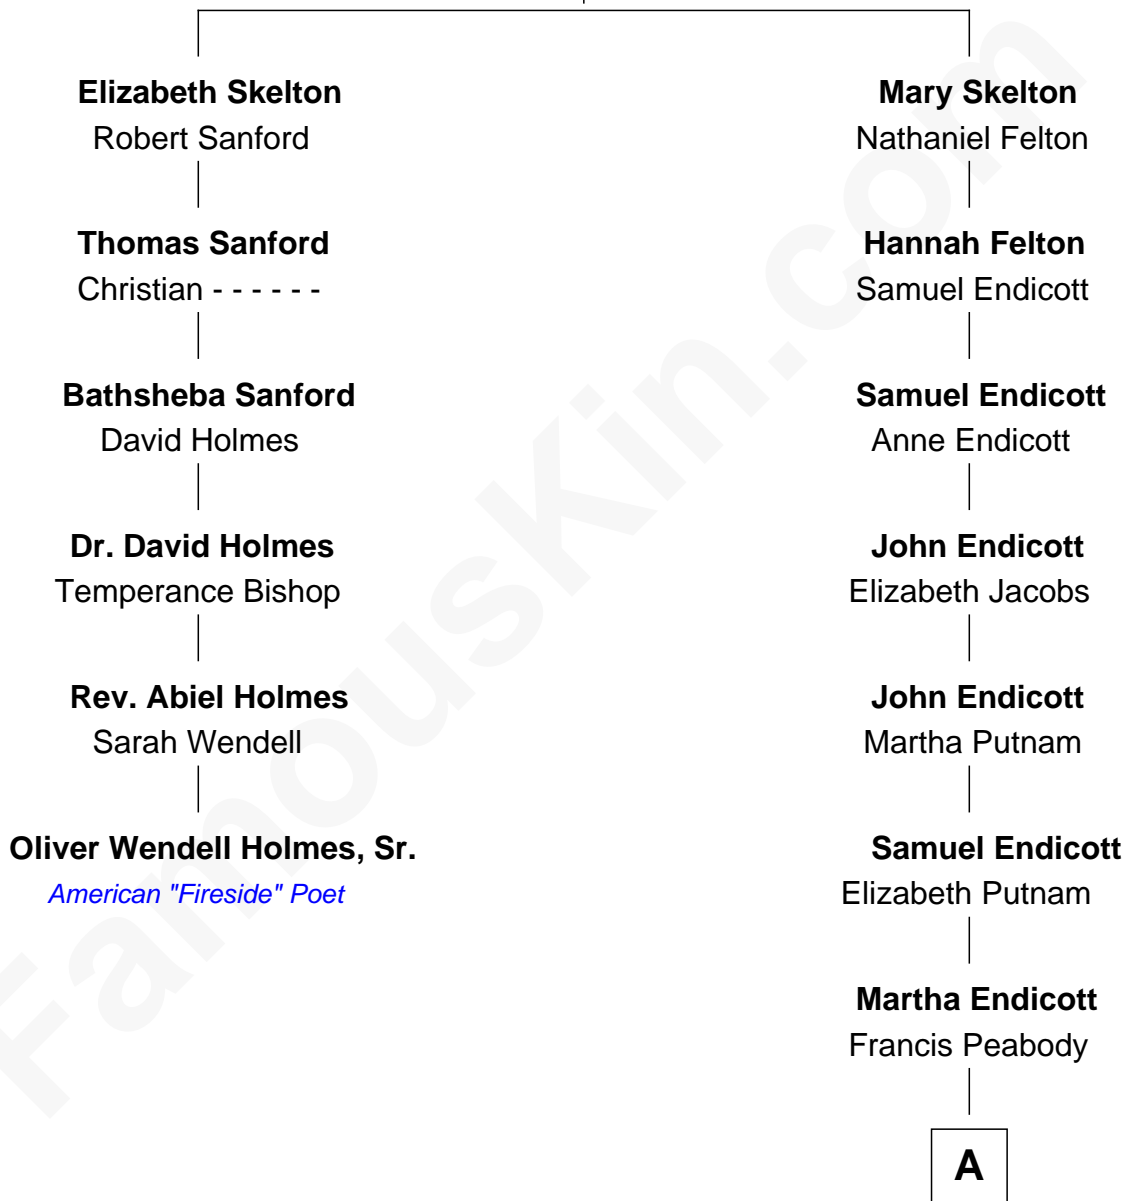

FamousKin.com
Relationship Chart of
Oliver Wendell Holmes, Sr.
American "Fireside" Poet

5th cousin 6 times removed of

Kyra Sedgwick
TV and Movie Actress

Rev. Samuel Skelton
 Susanna Travis

A

Samuel Endicott Peabody

Marianne Cabot Lee

Rev. Dr. Endicott Peabody

Fannie Peabody

Helen Peabody

Robert Minturn Sedgwick

Henry Dwight Sedgwick

Patricia Ann Rosenwald

Kyra Sedgwick