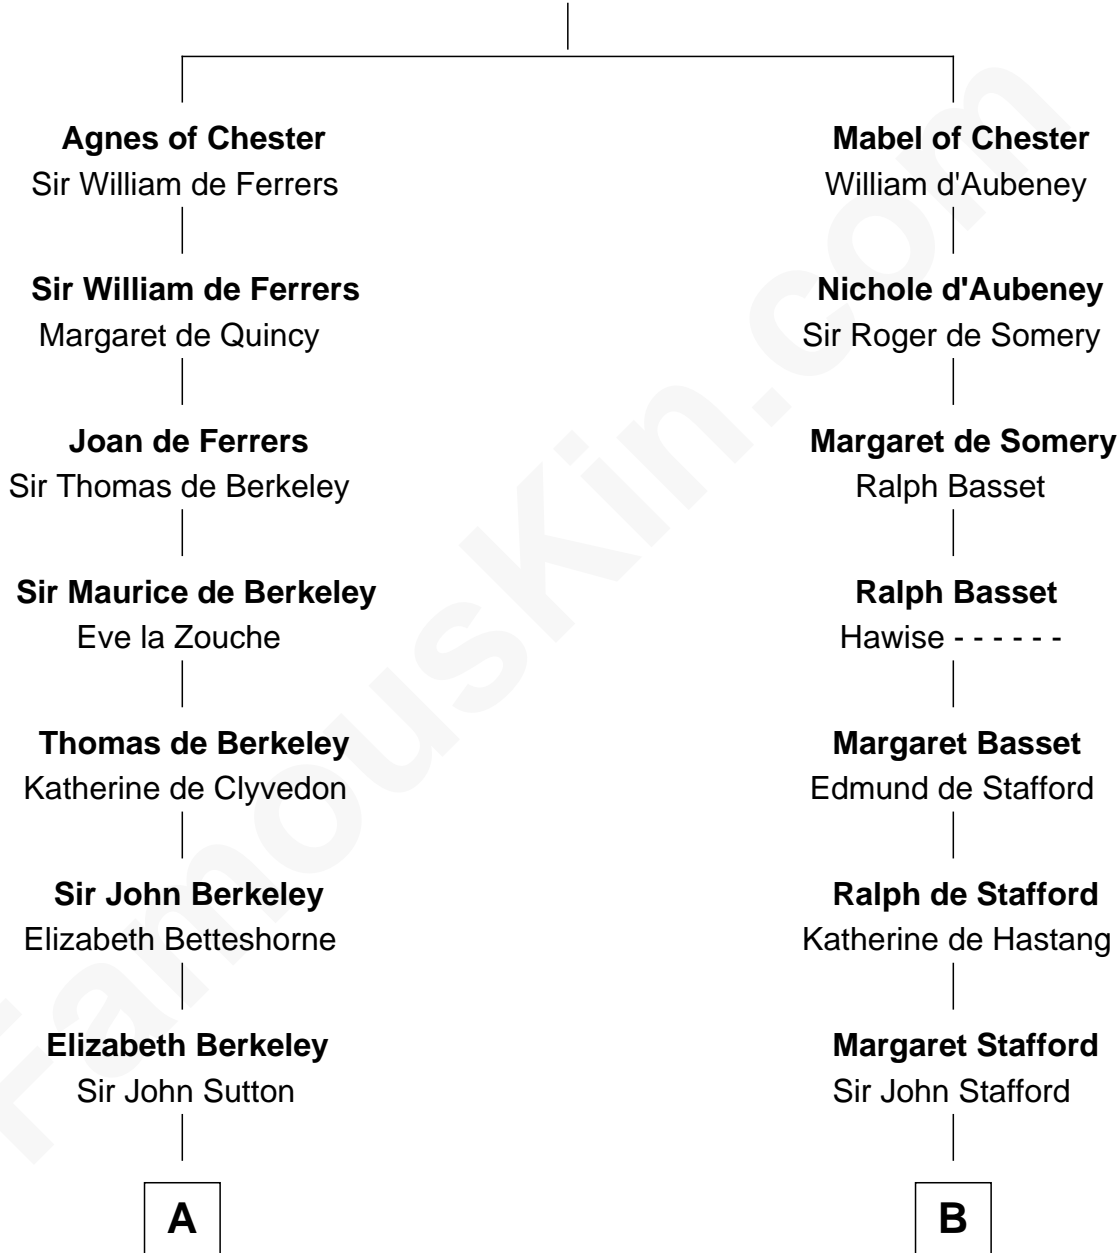

**FamousKin.com**  
**Relationship Chart of**  
**Oliver Wendell Holmes, Sr.**  
*American "Fireside" Poet*

**19th cousin of**  
**William Ellery**  
*Signer of the Declaration of Independence*

**Bertrade de Montfort**  
 Hugh de Kevelioc

**C**

**Oliver Wendell**

Mary Jackson

**Sarah Wendell**

Rev. Abiel Holmes

**Oliver Wendell Holmes, Sr.**

*American "Fireside" Poet*

**D**

**Col. Job Almy**

Ann Lawton

**Elizabeth Almy**

William Ellery

**William Ellery**

*Signer of Declaration of Independence*

FamousKin.com