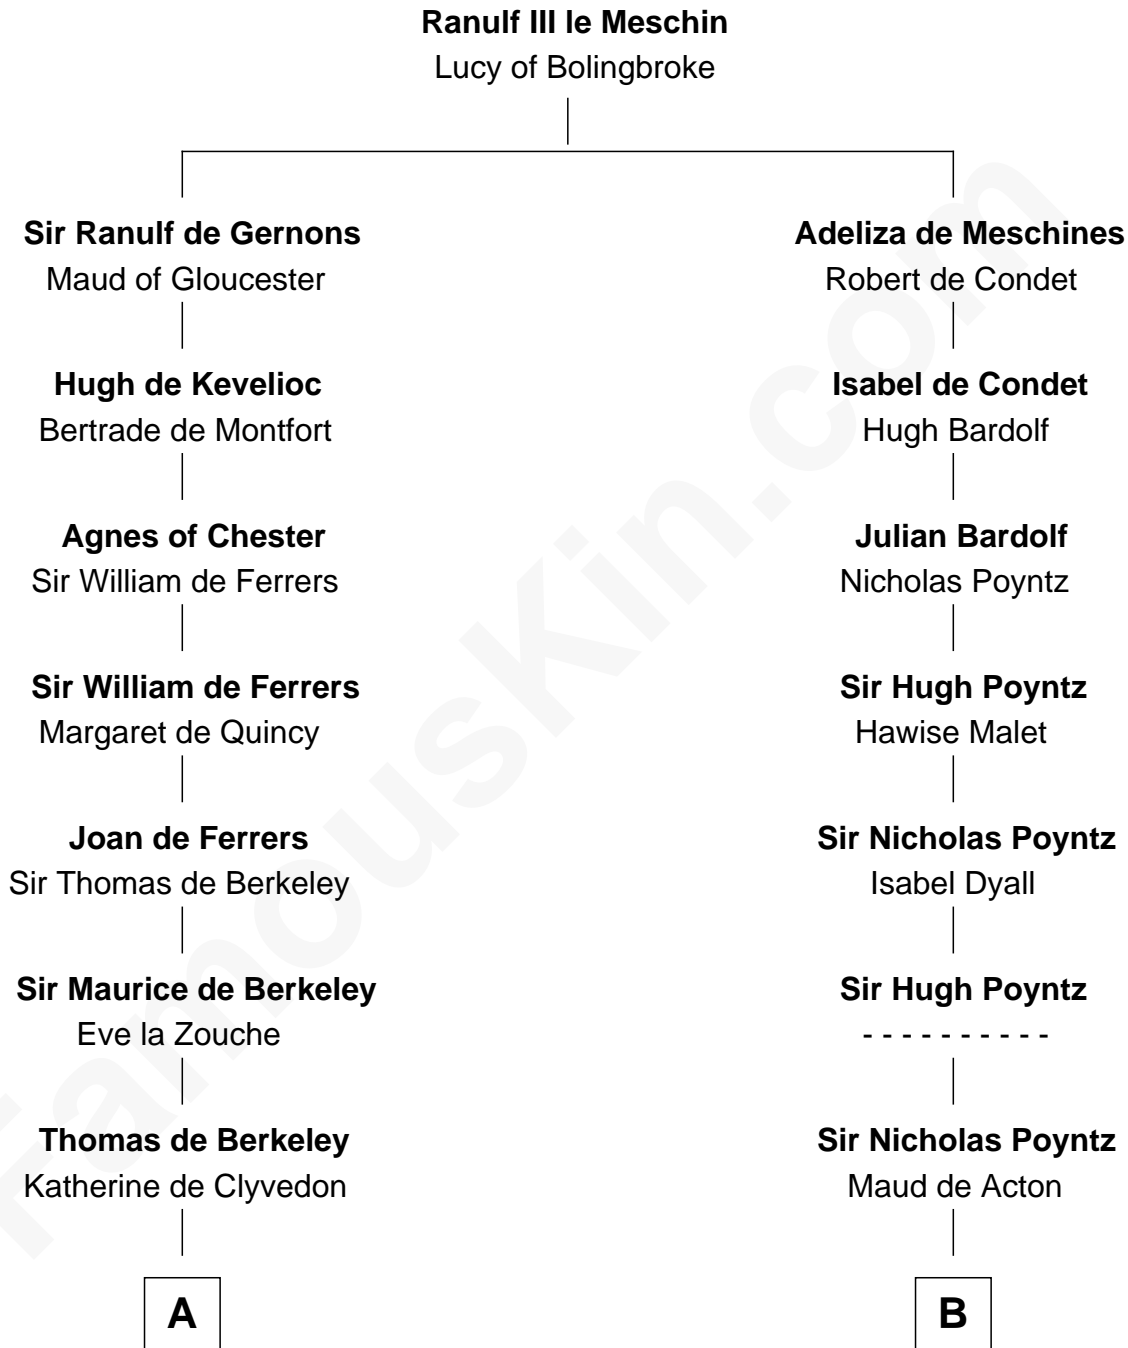

**FamousKin.com**  
**Relationship Chart of**  
**Oliver Wendell Holmes, Sr.**  
*American "Fireside" Poet*

**20th cousin 1 time removed of**  
**William Ellery**  
*Signer of the Declaration of Independence*

**C**

**Mercy Bradstreet**

Dr. James Oliver

**Sarah Oliver**

Jacob Wendell

**Oliver Wendell**

Mary Jackson

**Sarah Wendell**