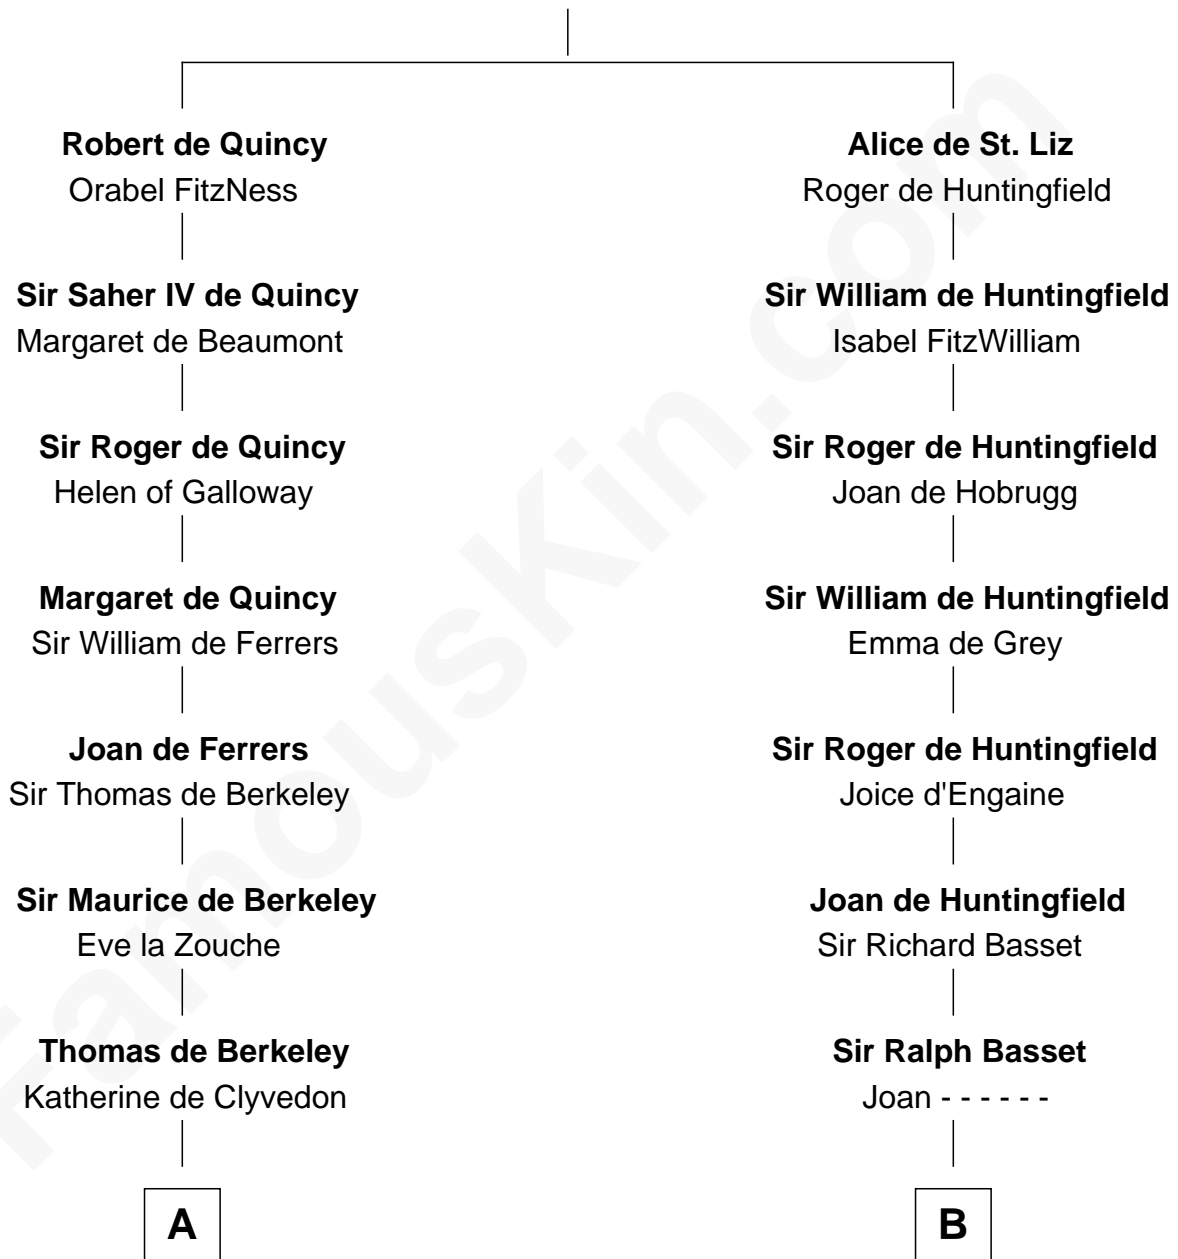

FamousKin.com
Relationship Chart of
Oliver Wendell Holmes, Sr.
American "Fireside" Poet

20th cousin 1 time removed of

William Ellery

Signer of the Declaration of Independence

Saher I de Quincy

Maud de St. Liz

C

Mercy Bradstreet

Dr. James Oliver

Sarah Oliver

Jacob Wendell

Oliver Wendell

Mary Jackson

Sarah Wendell