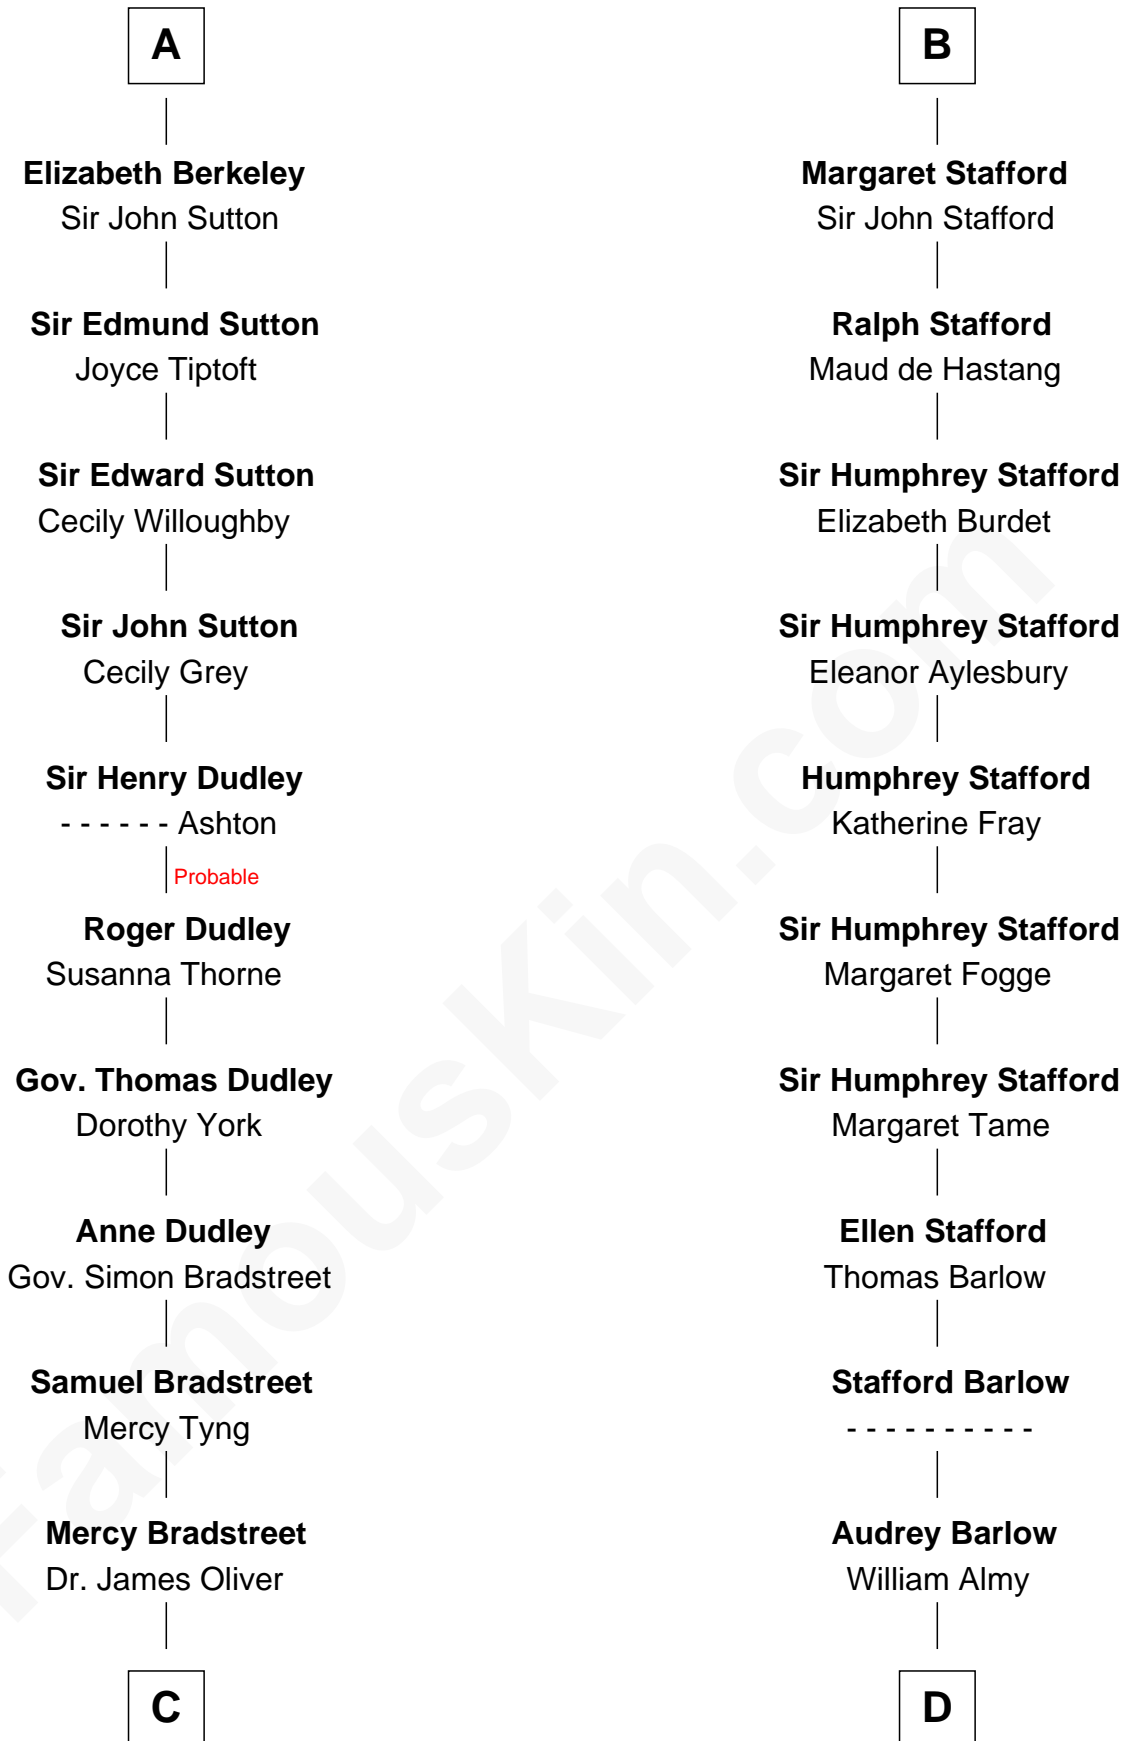

## Relationship Chart of Oliver Wendell Holmes, Sr.

American "Fireside" Poet

20th cousin of

**William Ellery**

Signer of the Declaration of Independence

**C**

**Sarah Oliver**  
Jacob Wendell

**Oliver Wendell**  
Mary Jackson

**Sarah Wendell**  
Rev. Abiel Holmes

**Oliver Wendell Holmes, Sr.**

*American "Fireside" Poet*

**D**

**Christopher Almy**  
Elizabeth Cornell

**Col. Job Almy**  
Ann Lawton

**Elizabeth Almy**  
William Ellery

**William Ellery**

*Signer of Declaration of Independence*