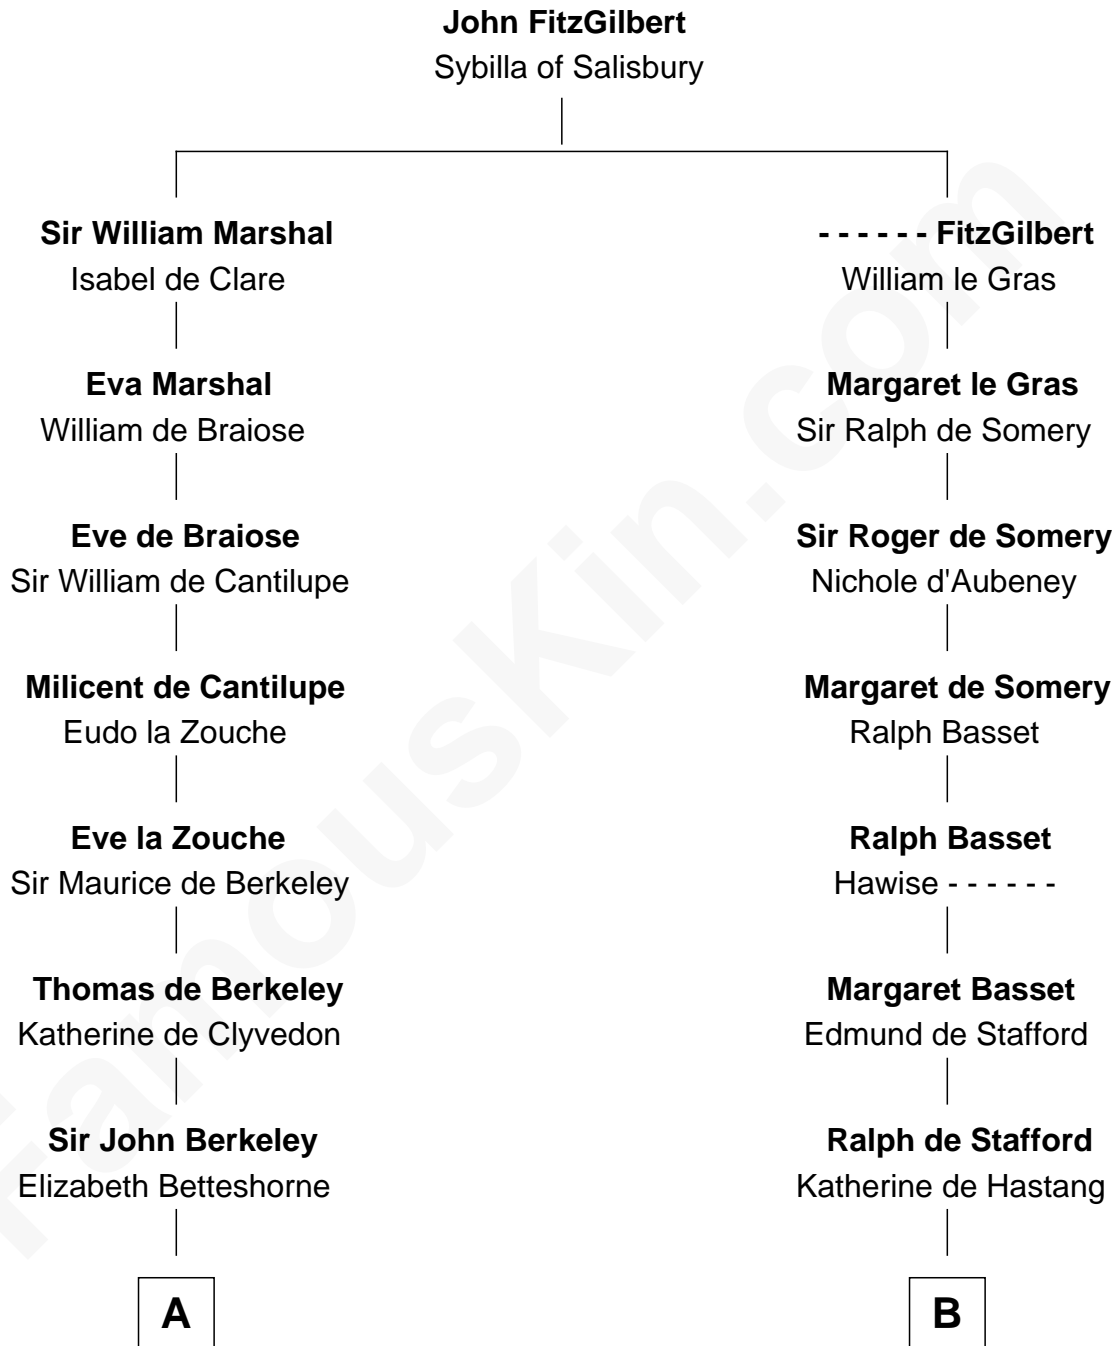

# FamousKin.com

## Relationship Chart of Oliver Wendell Holmes, Sr.

American "Fireside" Poet

20th cousin of

**William Ellery**

Signer of the Declaration of Independence

**C**

**Sarah Oliver**  
Jacob Wendell

**Oliver Wendell**  
Mary Jackson