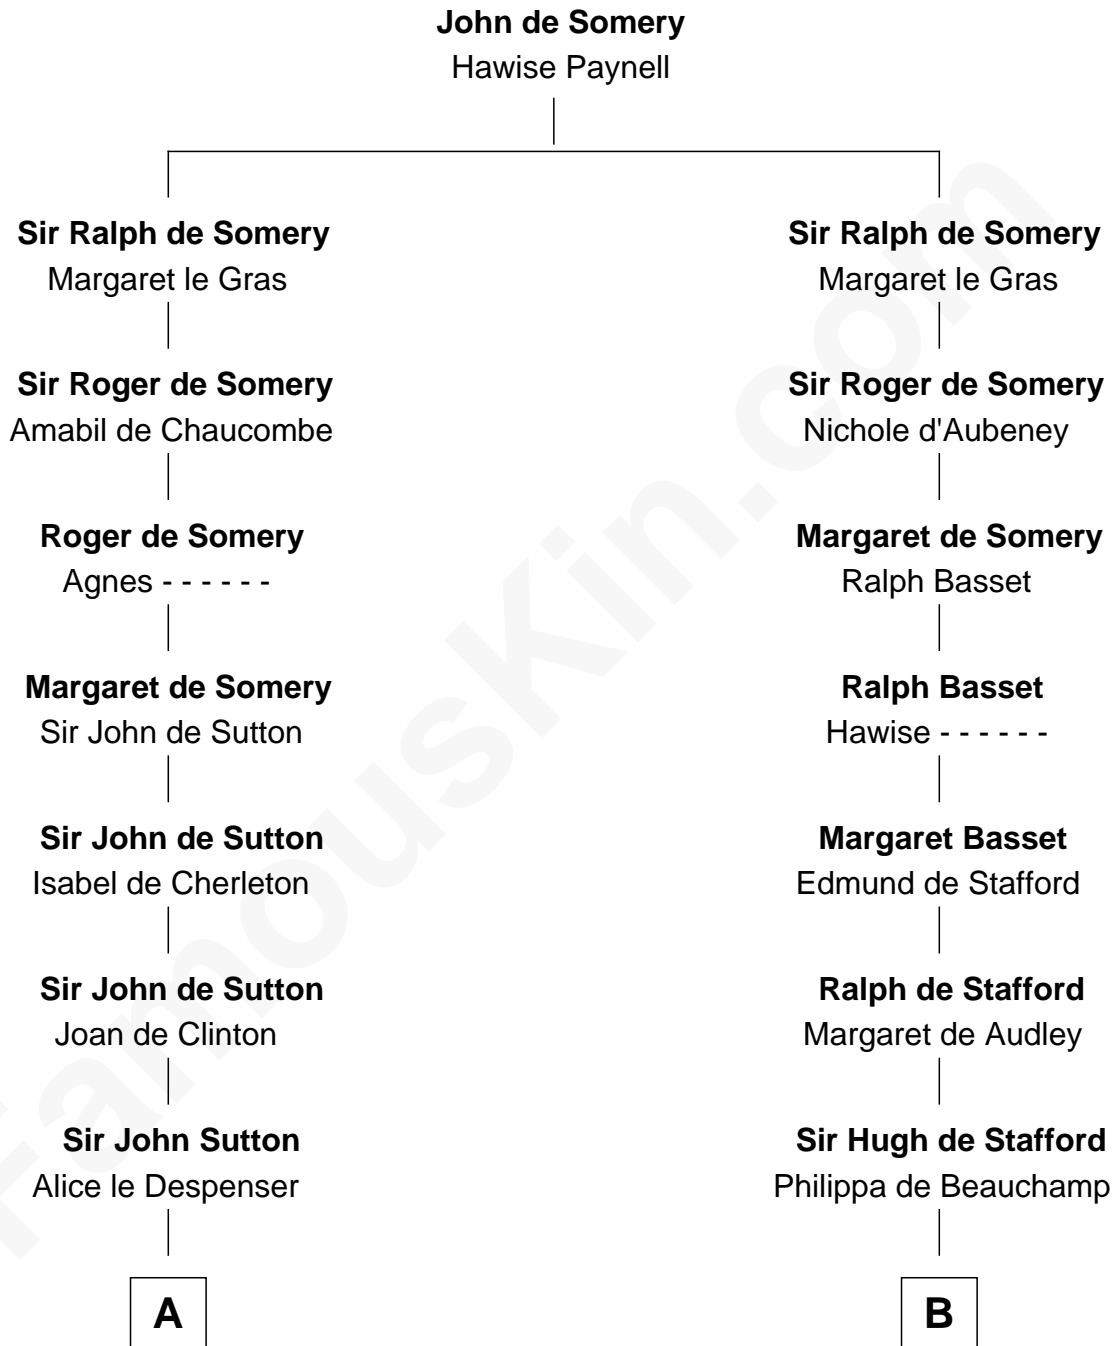

FamousKin.com

Relationship Chart of Oliver Wendell Holmes, Sr.

American "Fireside" Poet

21st cousin of

Fletcher Christian

Leader of the mutiny on the Bounty

C

Mercy Bradstreet

Charles Christian

Anne Dixon

Fletcher Christian

Leader of the mutiny on the Bounty