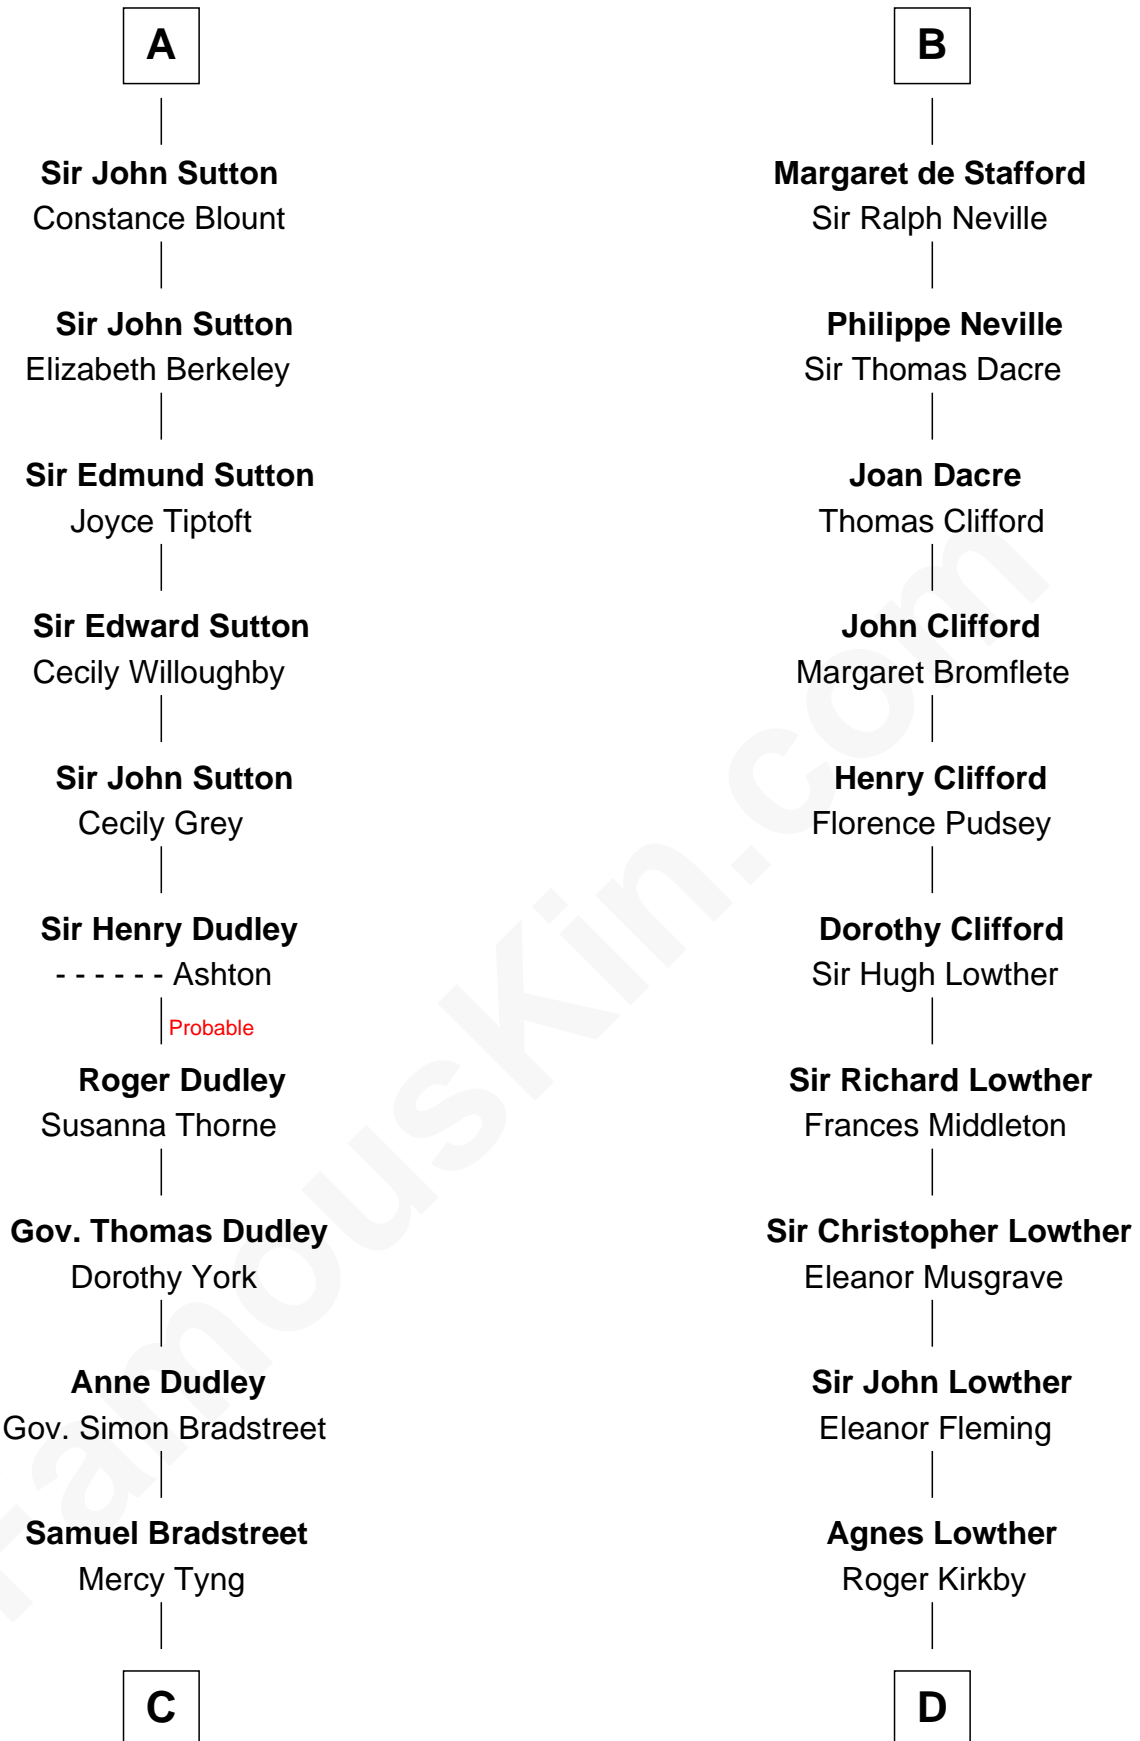

FamousKin.com

Relationship Chart of Oliver Wendell Holmes, Sr.

American "Fireside" Poet

21st cousin of

Fletcher Christian

Leader of the mutiny on the Bounty

C

Mercy Bradstreet

Charles Christian

Anne Dixon

Fletcher Christian

Leader of the mutiny on the Bounty