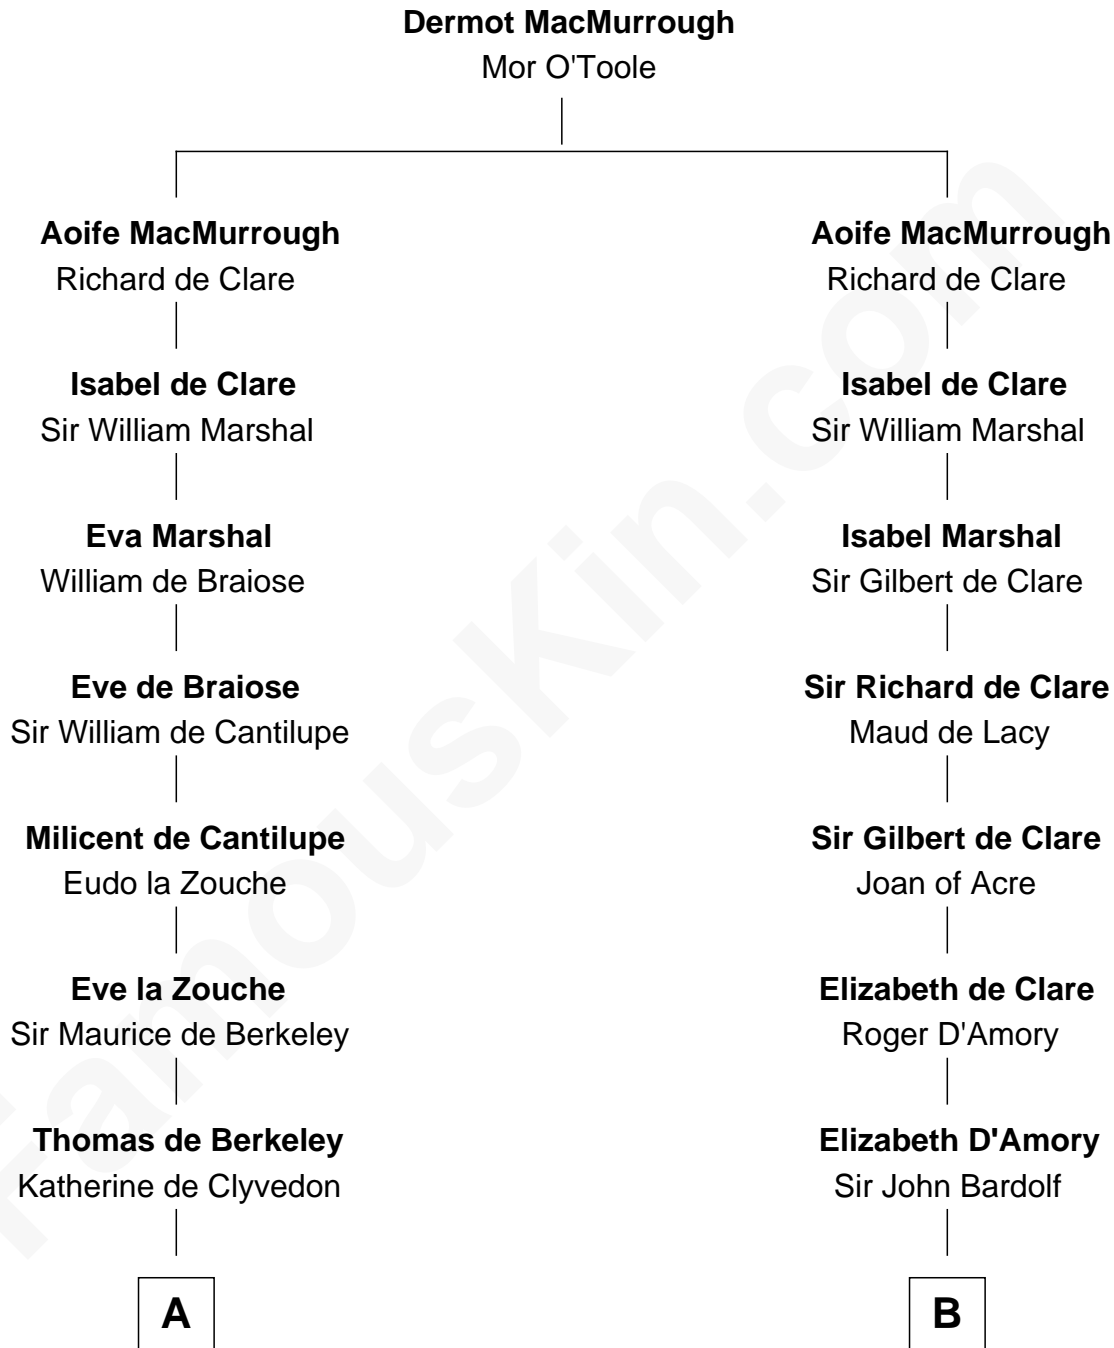

FamousKin.com
Relationship Chart of
Oliver Wendell Holmes, Sr.
American "Fireside" Poet

20th cousin 1 time removed of

Fletcher Christian
Leader of the mutiny on the Bounty

C

Mercy Bradstreet

Dr. James Oliver

Sarah Oliver

Jacob Wendell

Oliver Wendell

Mary Jackson

Sarah Wendell

Rev. Abiel Holmes

Oliver Wendell Holmes, Sr.

American "Fireside" Poet

Leader of the mutiny on the Bounty