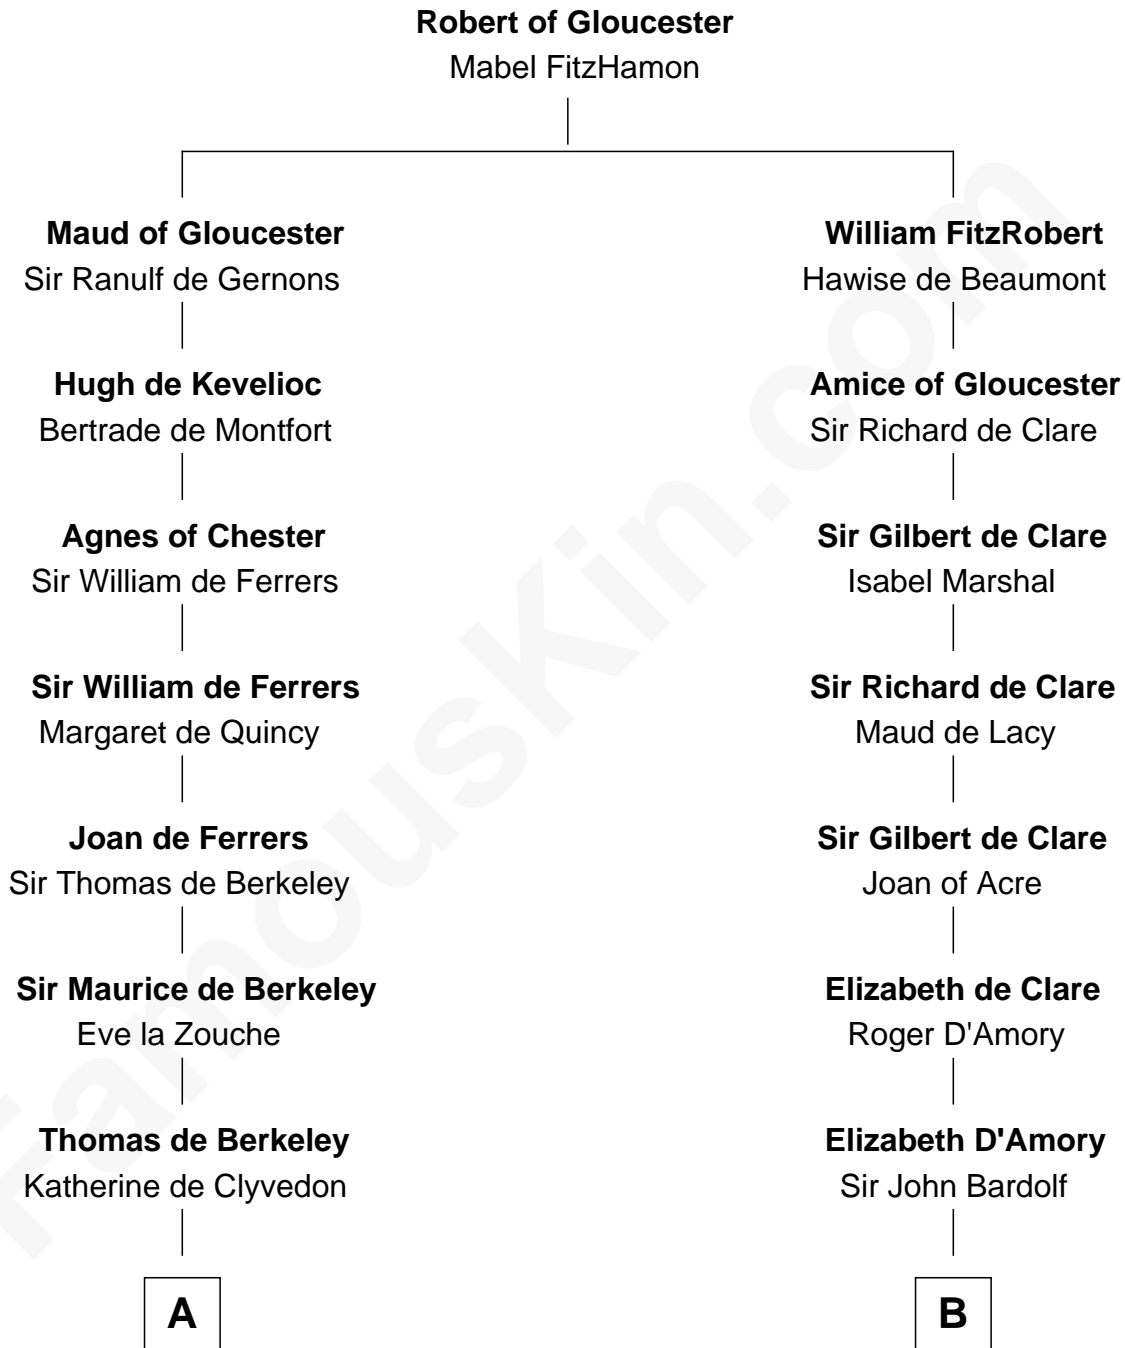

FamousKin.com
Relationship Chart of
Oliver Wendell Holmes, Sr.
American "Fireside" Poet

20th cousin 1 time removed of

Fletcher Christian
Leader of the mutiny on the Bounty

C

Mercy Bradstreet

Dr. James Oliver

Sarah Oliver

Jacob Wendell

Oliver Wendell

Mary Jackson

Sarah Wendell

Rev. Abiel Holmes

Oliver Wendell Holmes, Sr.

American "Fireside" Poet