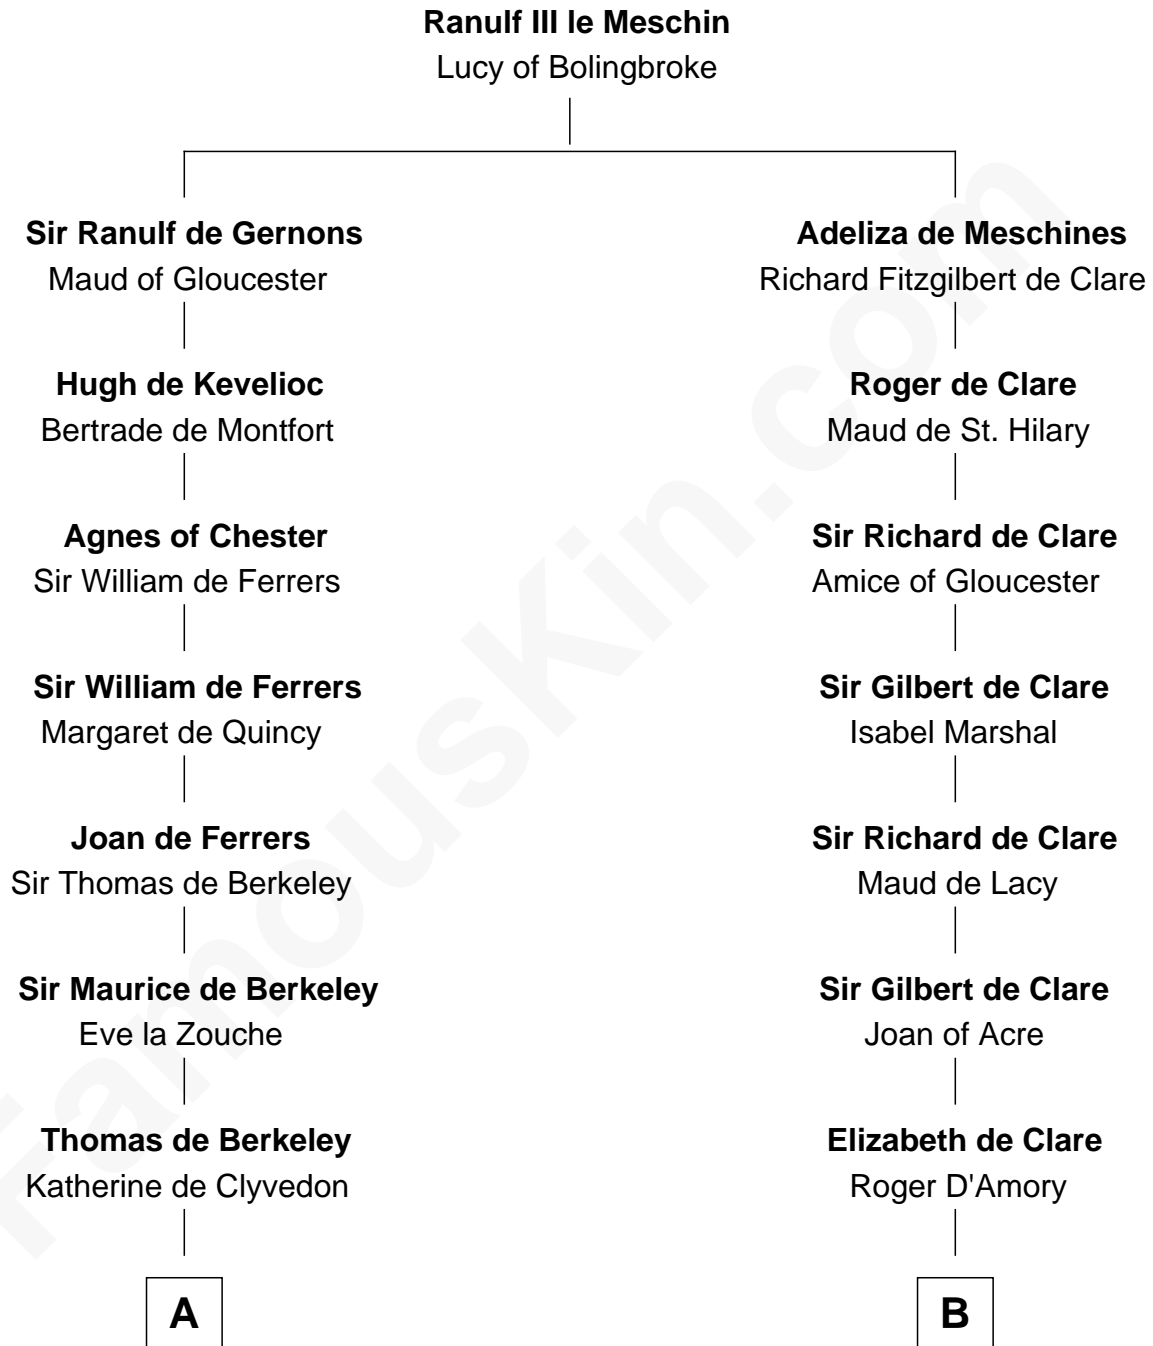

FamousKin.com
Relationship Chart of
Oliver Wendell Holmes, Sr.
American "Fireside" Poet

21st cousin of

Fletcher Christian
Leader of the mutiny on the Bounty

C

Mercy Bradstreet

Dr. James Oliver

Sarah Oliver

Jacob Wendell

Oliver Wendell

Mary Jackson

Sarah Wendell

Rev. Abiel Holmes

Oliver Wendell Holmes, Sr.

American "Fireside" Poet

D

Mary Huddleston

Leader of the mutiny on the Bounty