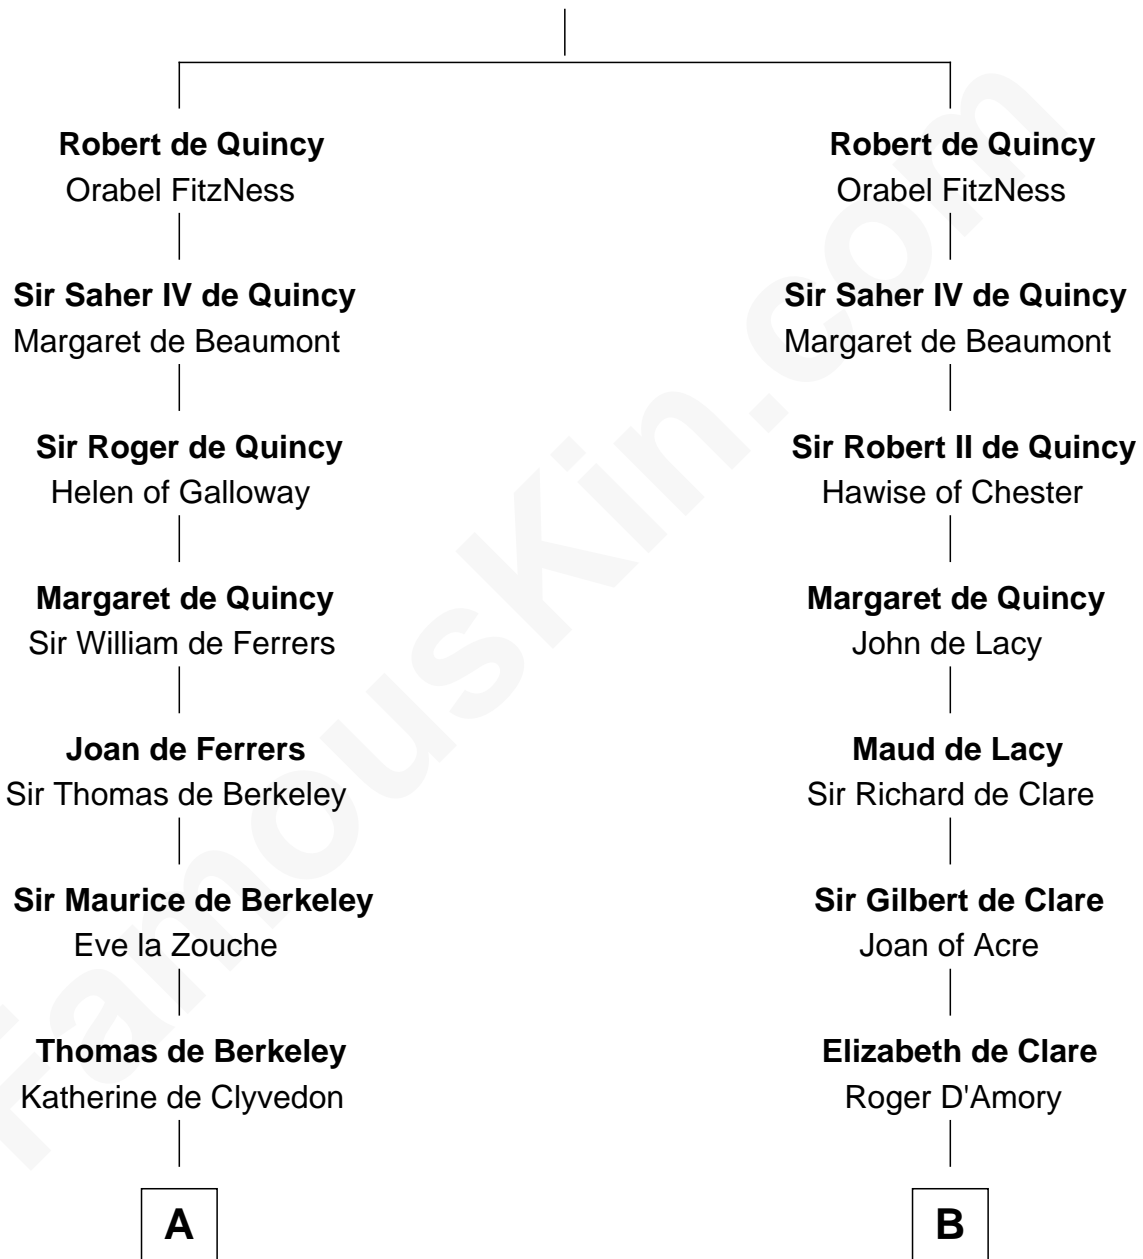

FamousKin.com

Relationship Chart of Oliver Wendell Holmes, Sr.

American "Fireside" Poet

21st cousin of

Fletcher Christian

Leader of the mutiny on the Bounty

Saher I de Quincy

Maud de St. Liz

C

Mercy Bradstreet

Dr. James Oliver

Sarah Oliver

Jacob Wendell

Oliver Wendell

Mary Jackson

Sarah Wendell