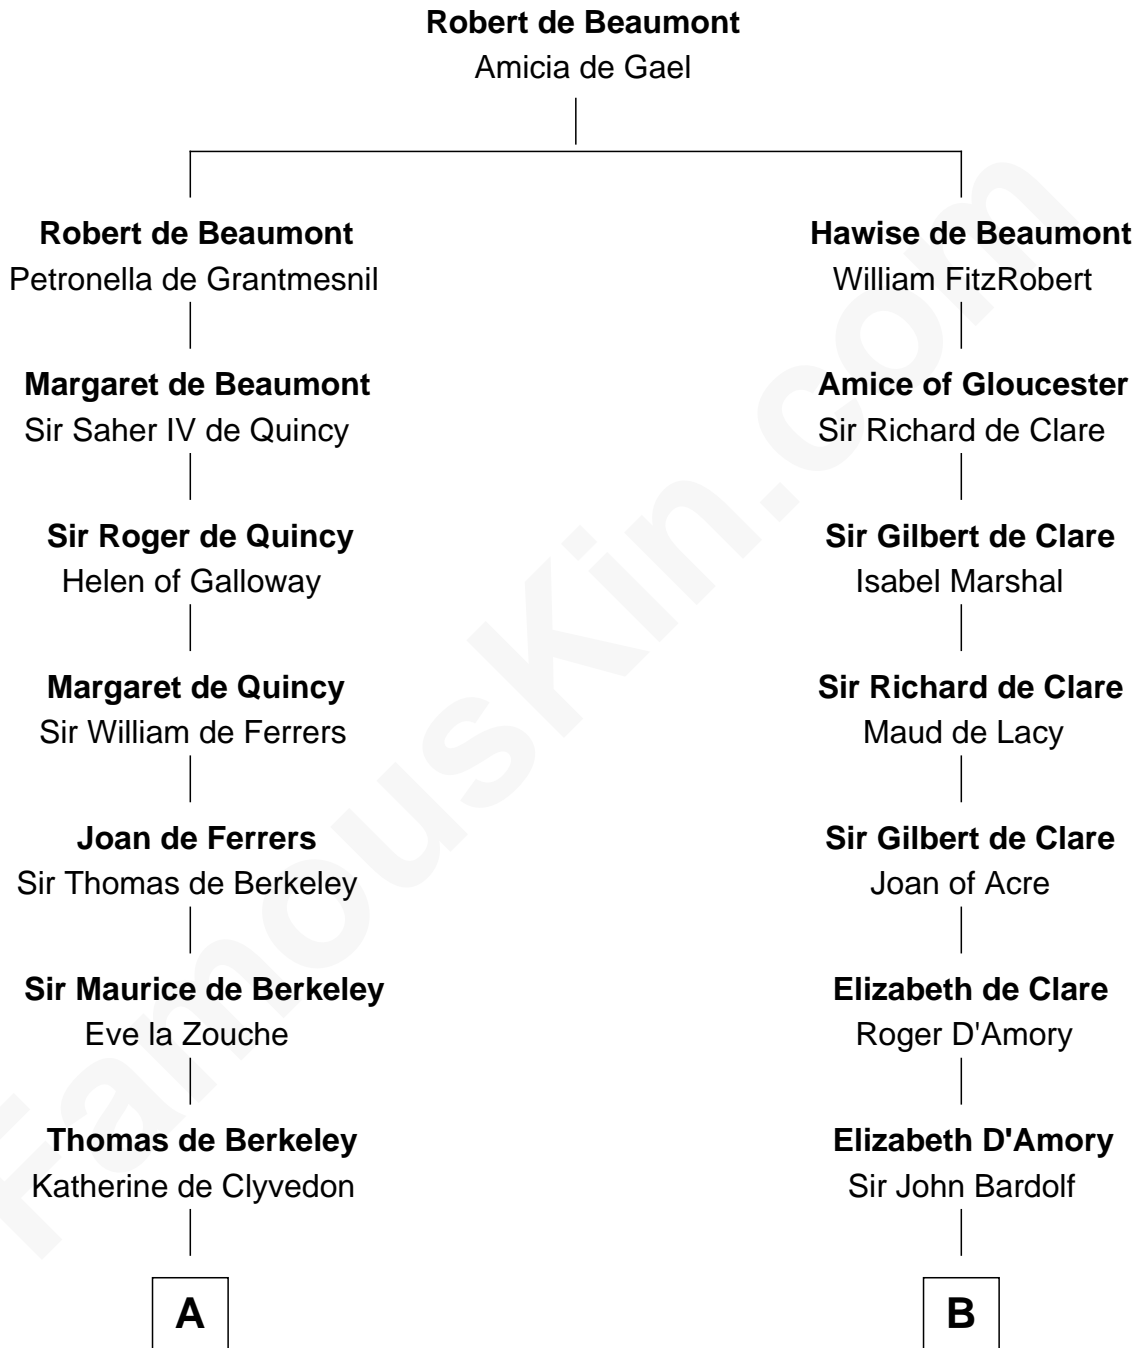

FamousKin.com
Relationship Chart of
Oliver Wendell Holmes, Sr.
American "Fireside" Poet

20th cousin 1 time removed of

Fletcher Christian
Leader of the mutiny on the Bounty

C

Mercy Bradstreet

Dr. James Oliver

Sarah Oliver

Jacob Wendell

Oliver Wendell

Mary Jackson

Sarah Wendell

Rev. Abiel Holmes

Oliver Wendell Holmes, Sr.

American "Fireside" Poet

Leader of the mutiny on the Bounty