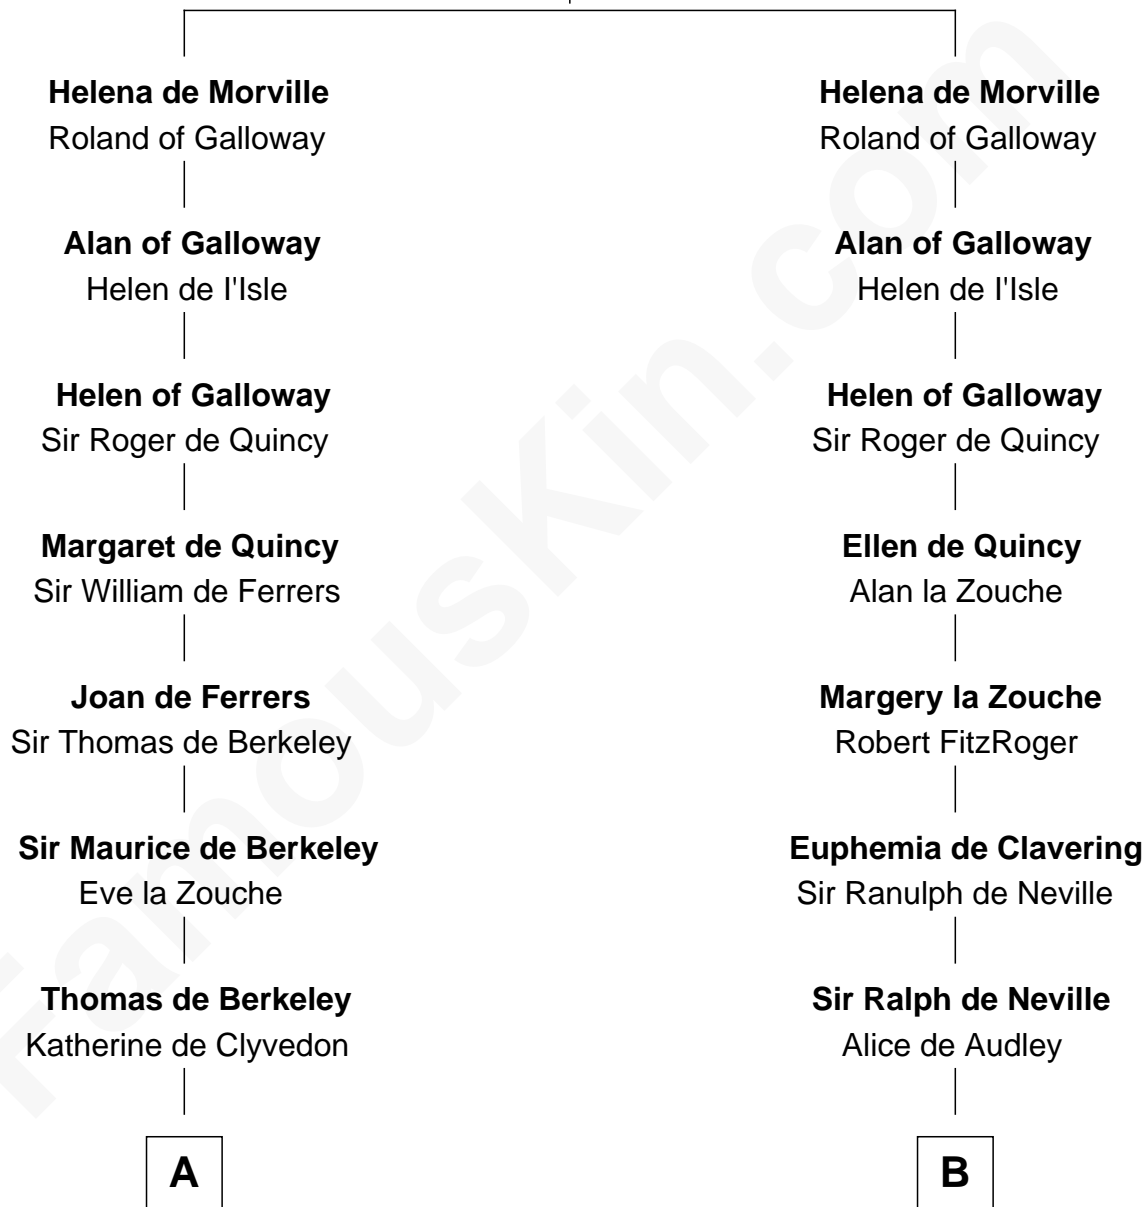

FamousKin.com
Relationship Chart of
Oliver Wendell Holmes, Sr.

American "Fireside" Poet

21st cousin of

Fletcher Christian

Leader of the mutiny on the Bounty

Richard de Morville

Avise of Lancaster

C

Mercy Bradstreet

Dr. James Oliver

Sarah Oliver

Jacob Wendell

Oliver Wendell

Mary Jackson

Sarah Wendell

Rev. Abiel Holmes