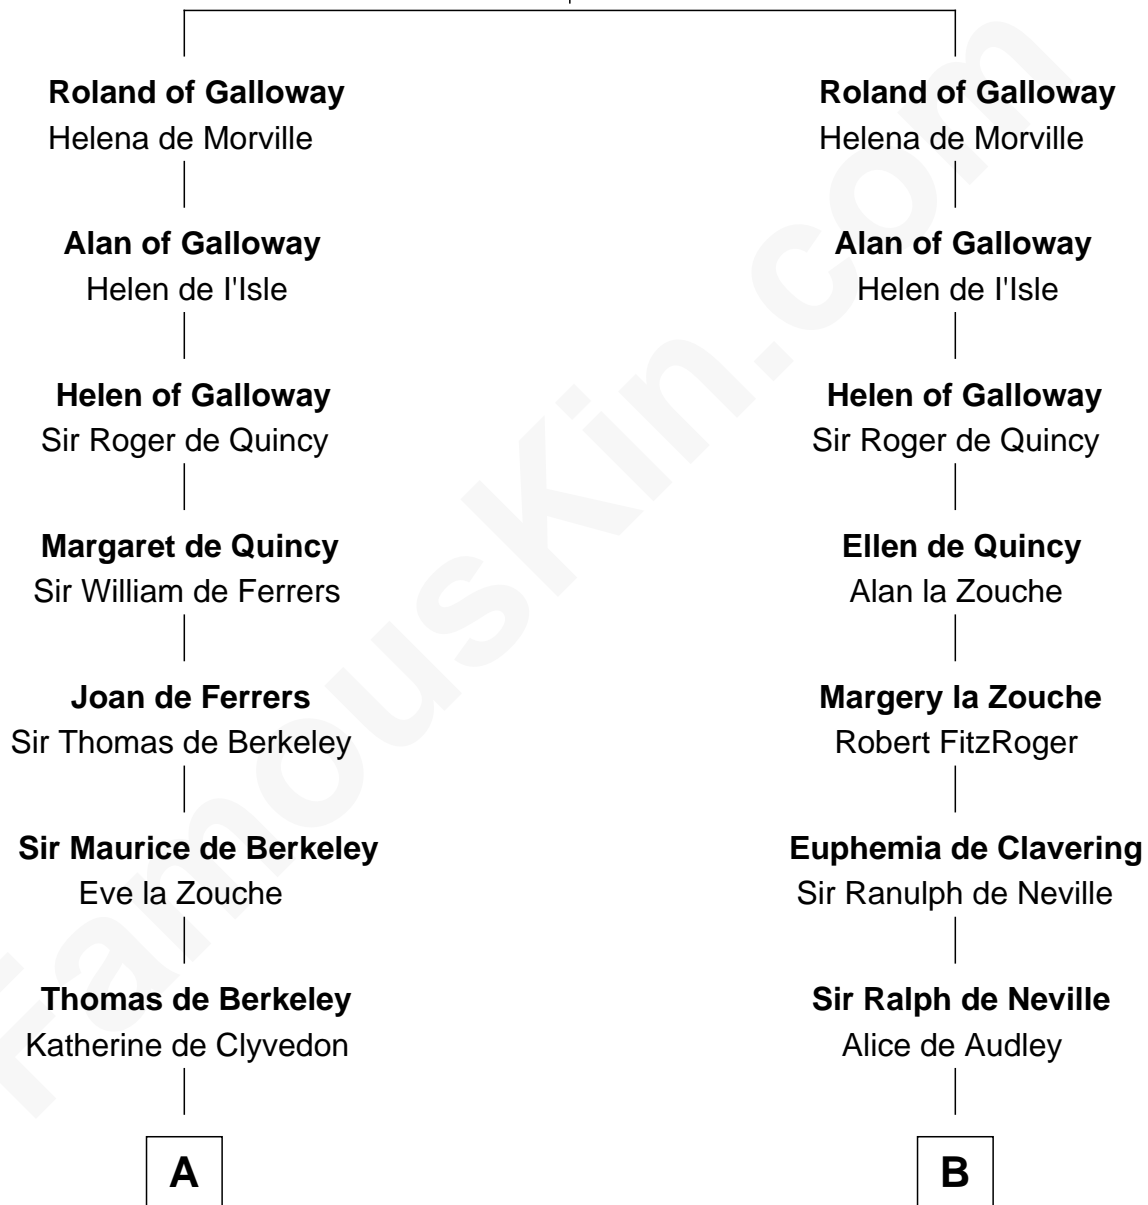

FamousKin.com

Relationship Chart of Oliver Wendell Holmes, Sr.

American "Fireside" Poet

21st cousin of

Fletcher Christian

Leader of the mutiny on the Bounty

Uhtred of Galloway

Gunnild of Dunbar

C

Mercy Bradstreet

Dr. James Oliver

Sarah Oliver

Jacob Wendell

Oliver Wendell

Mary Jackson

Sarah Wendell