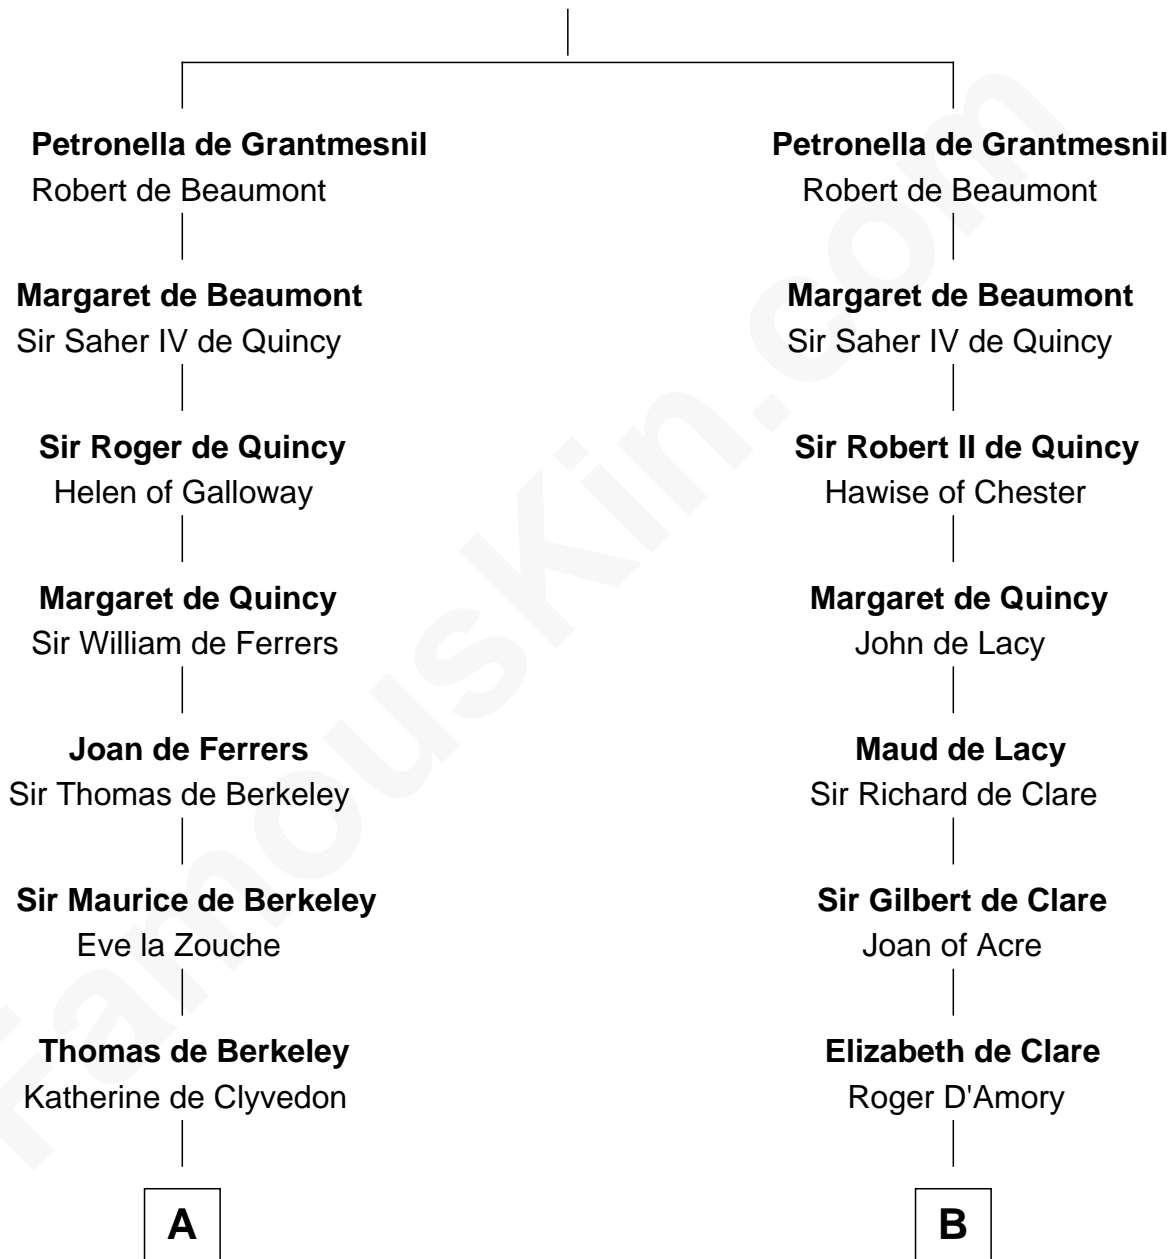

**FamousKin.com**  
**Relationship Chart of**  
**Oliver Wendell Holmes, Sr.**  
*American "Fireside" Poet*

**21st cousin of**  
**Fletcher Christian**  
*Leader of the mutiny on the Bounty*

**Hugh de Grantmesnil**

**C**

**Mercy Bradstreet**

Dr. James Oliver

**Sarah Oliver**

Jacob Wendell

**Oliver Wendell**

Mary Jackson

**Sarah Wendell**

**Bridget Senhouse**

John Christian

**Charles Christian**

Anne Dixon

**Fletcher Christian**

*Leader of the mutiny on the Bounty*