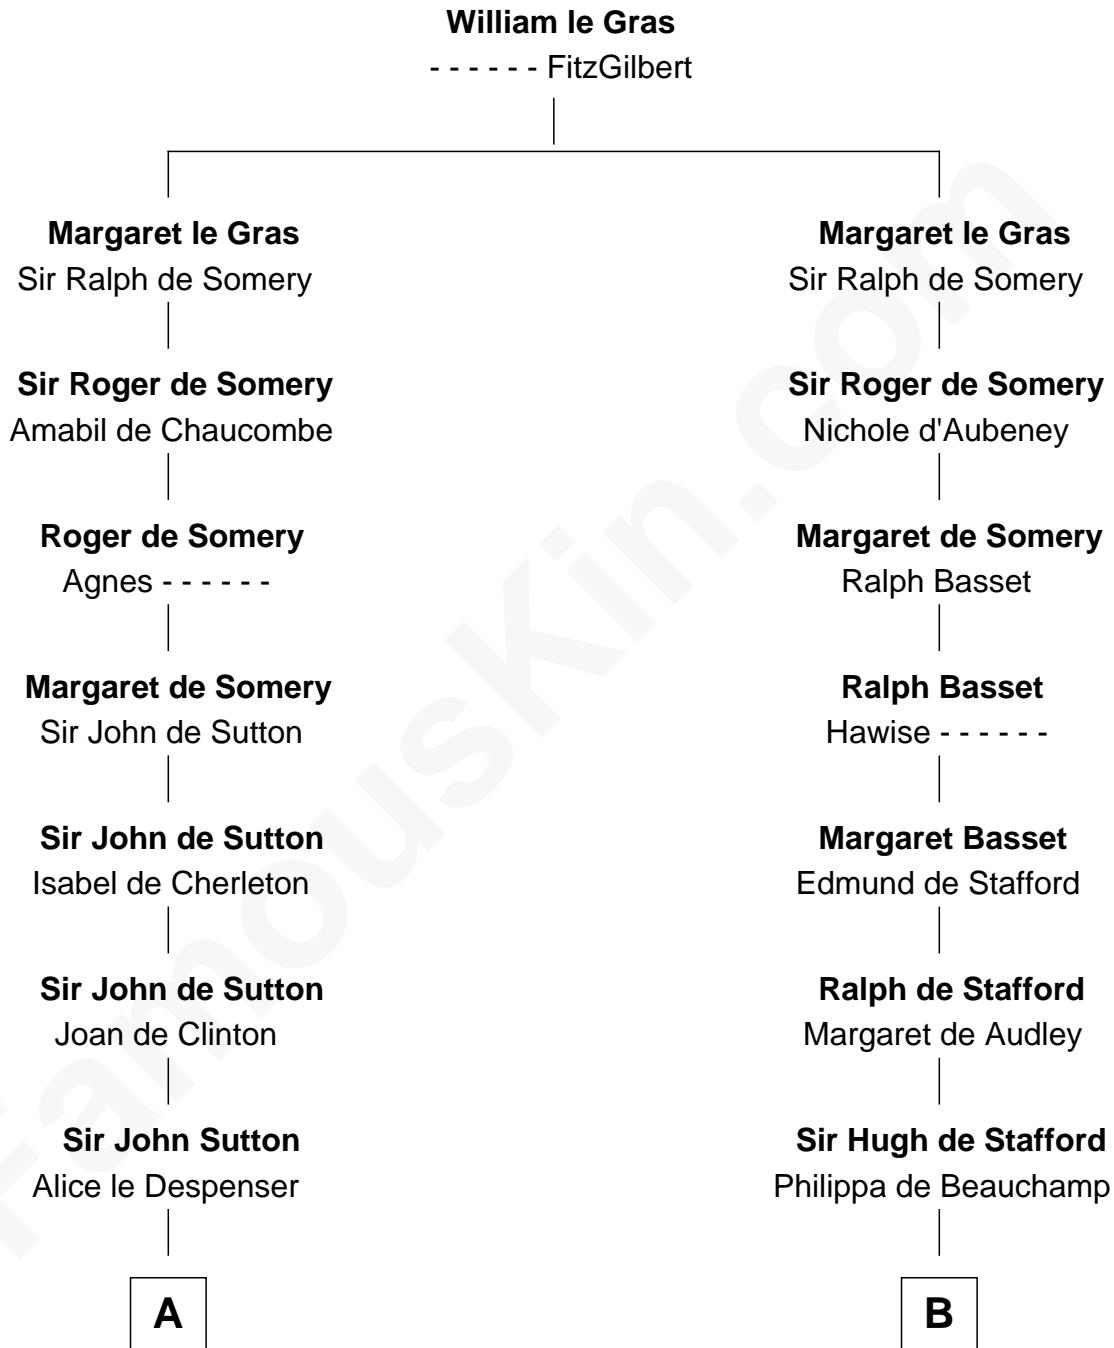

FamousKin.com
Relationship Chart of
Oliver Wendell Holmes, Sr.
American "Fireside" Poet

21st cousin of

Fletcher Christian
Leader of the mutiny on the Bounty

C

Mercy Bradstreet

Dr. James Oliver

Sarah Oliver

Jacob Wendell

Oliver Wendell

Mary Jackson

Sarah Wendell

Rev. Abiel Holmes

Oliver Wendell Holmes, Sr.

American "Fireside" Poet

D

William Kirkby

Leader of the mutiny on the Bounty