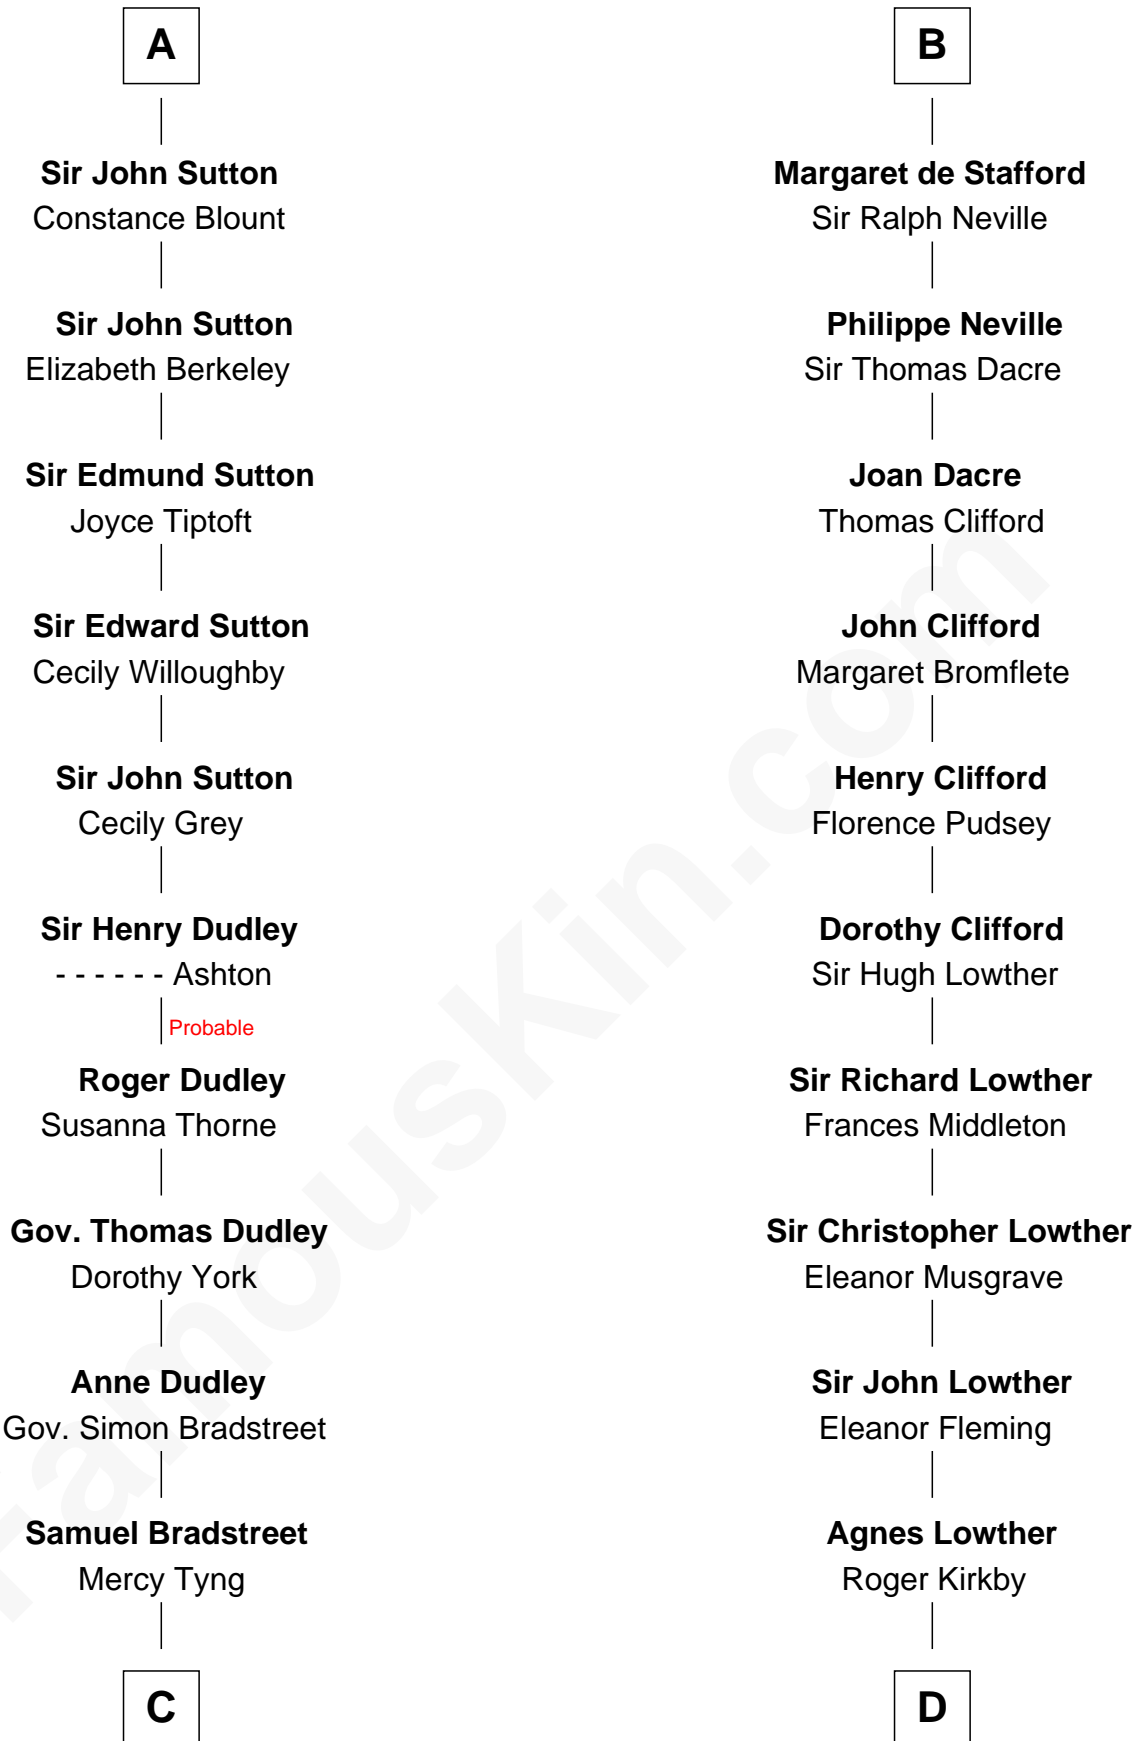

FamousKin.com
Relationship Chart of
Oliver Wendell Holmes, Sr.
American "Fireside" Poet

21st cousin of

Fletcher Christian
Leader of the mutiny on the Bounty

C

Mercy Bradstreet

Dr. James Oliver

Sarah Oliver

Jacob Wendell

Oliver Wendell

Mary Jackson

Sarah Wendell

Rev. Abiel Holmes

Oliver Wendell Holmes, Sr.

American "Fireside" Poet

D

William Kirkby

Leader of the mutiny on the Bounty