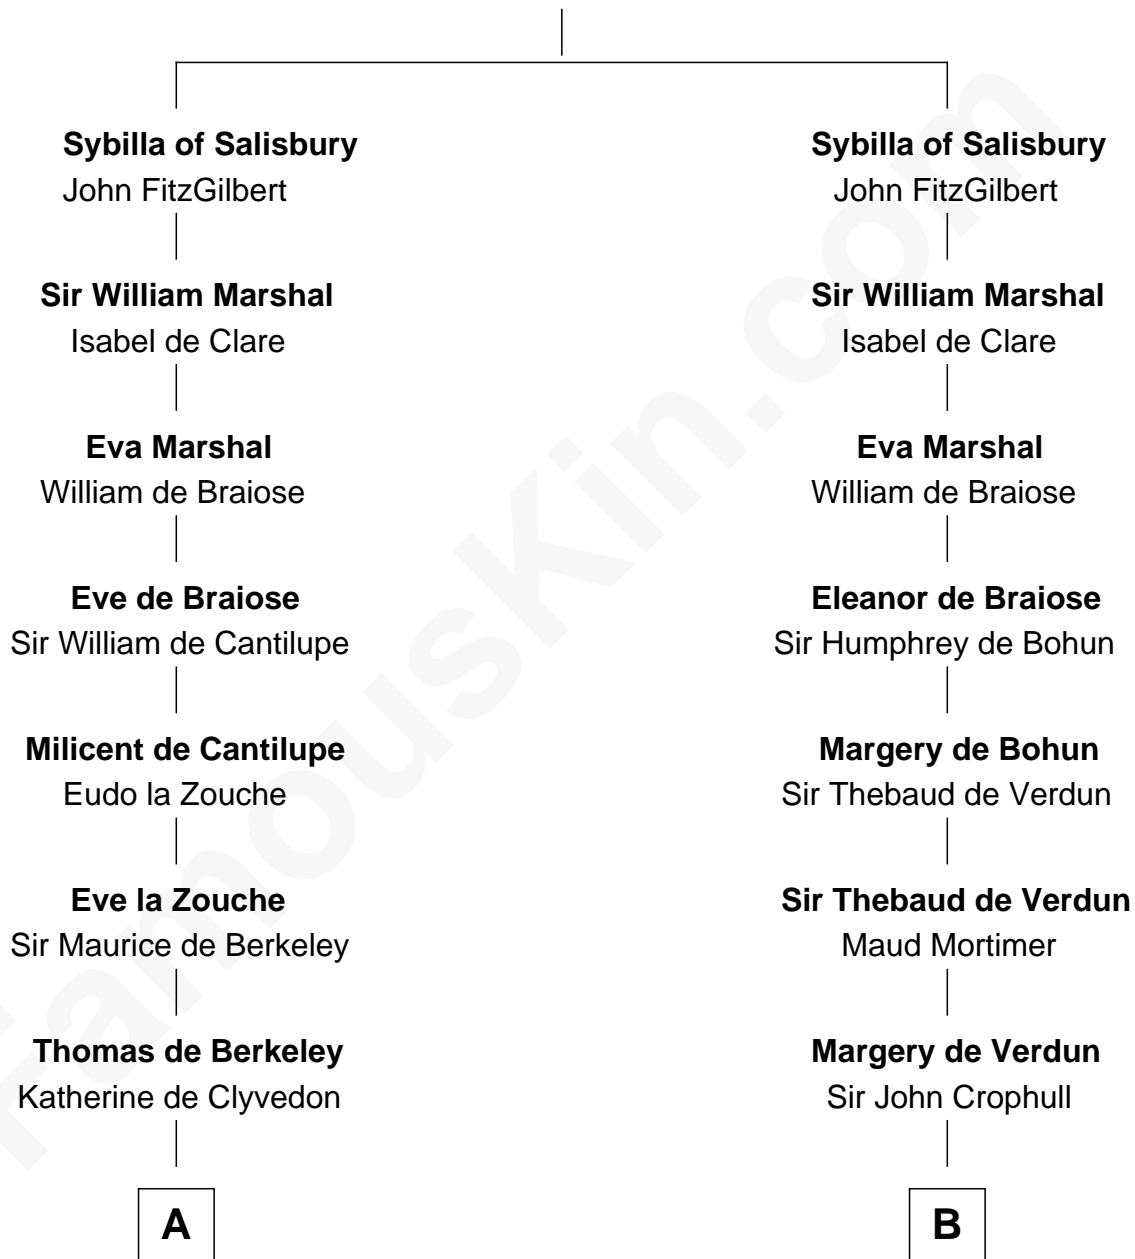

FamousKin.com
Relationship Chart of
Oliver Wendell Holmes, Sr.
American "Fireside" Poet

21st cousin of

Button Gwinnett

Signer of the Declaration of Independence

Walter of Salisbury

C

Mercy Bradstreet

Dr. James Oliver

Sarah Oliver

Jacob Wendell

Oliver Wendell

Mary Jackson

Sarah Wendell

Rev. Abiel Holmes

Oliver Wendell Holmes, Sr.

American "Fireside" Poet