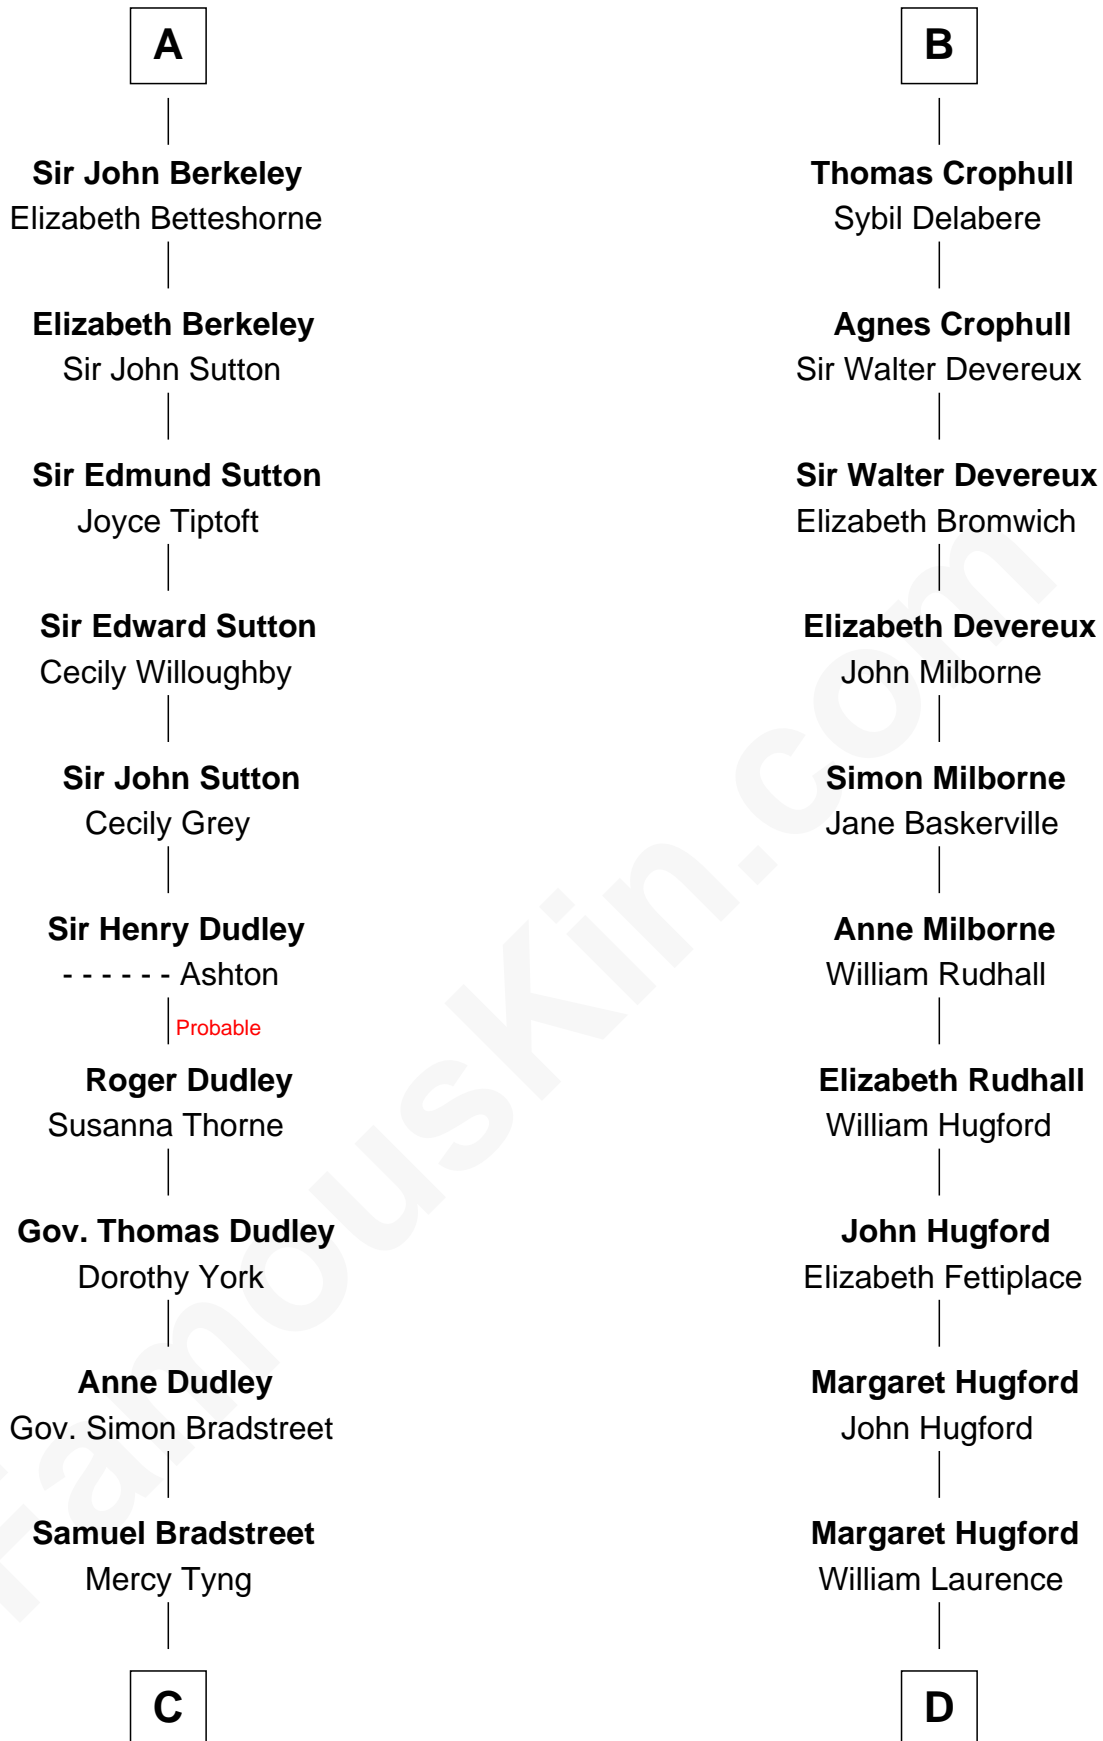

FamousKin.com
Relationship Chart of
Oliver Wendell Holmes, Sr.
American "Fireside" Poet

21st cousin of

Button Gwinnett

Signer of the Declaration of Independence

Walter of Salisbury

C

Mercy Bradstreet

Dr. James Oliver