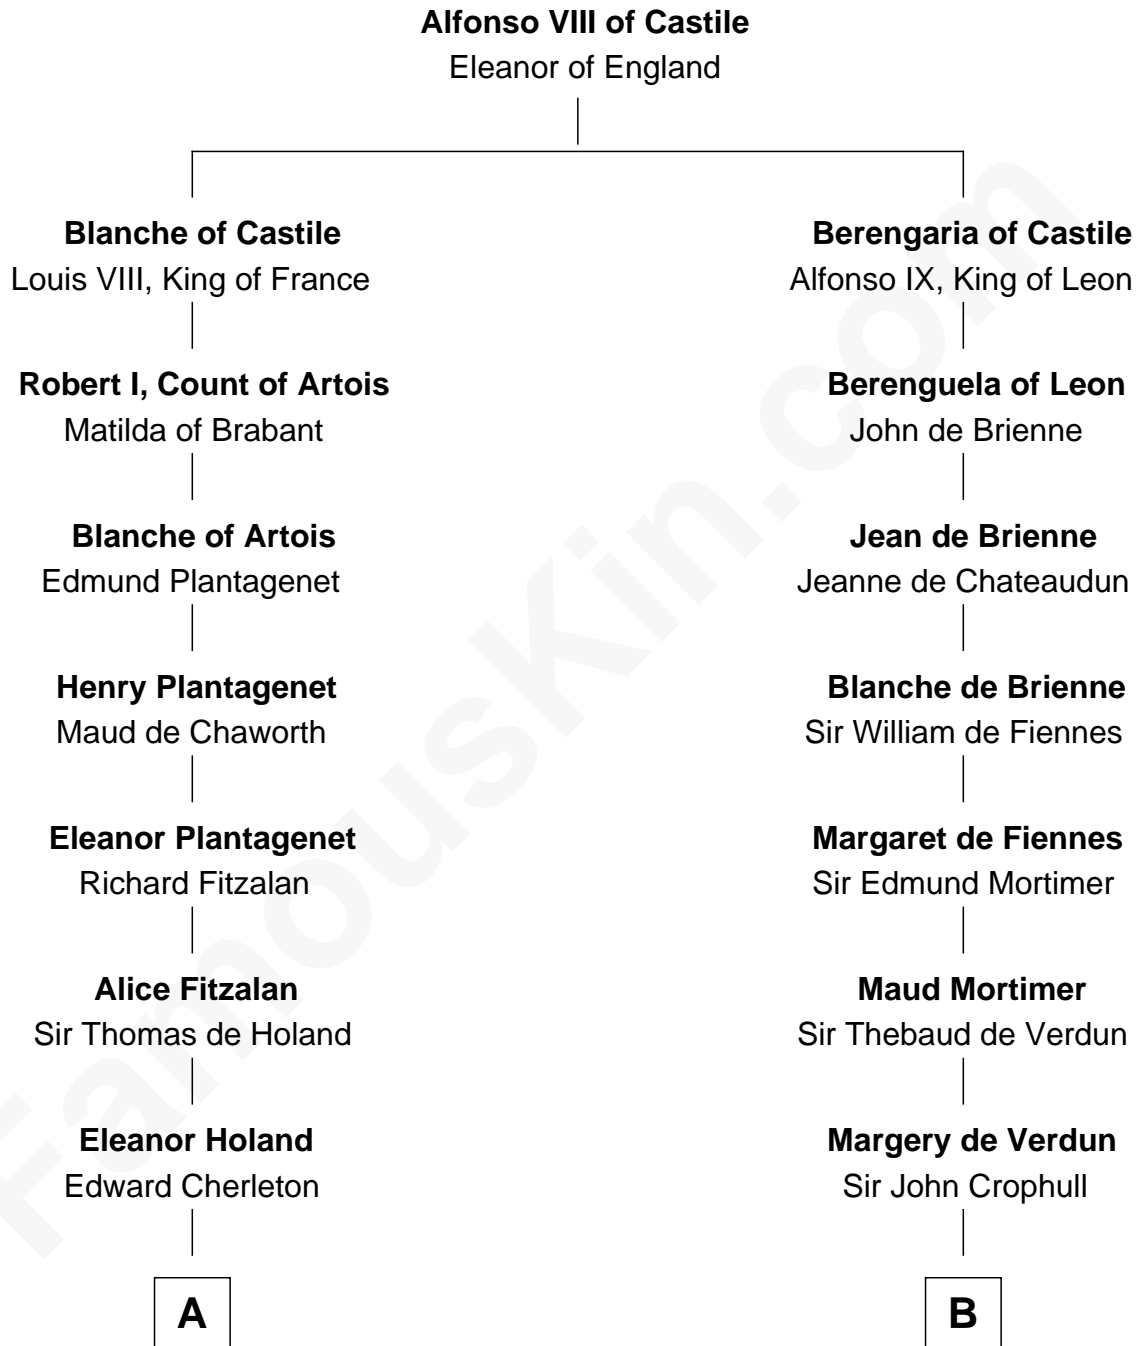

FamousKin.com
Relationship Chart of
Oliver Wendell Holmes, Sr.
American "Fireside" Poet

20th cousin 1 time removed of

Button Gwinnett

Signer of the Declaration of Independence

C

Sarah Oliver
Jacob Wendell

Oliver Wendell
Mary Jackson

Sarah Wendell
Rev. Abiel Holmes

Oliver Wendell Holmes, Sr.
American "Fireside" Poet

D

Elizabeth Laurence
George Gwinnett

George Gwinnett
Elizabeth Randle

George Gwinnett
Elizabeth Coxe

Rev. Samuel Gwinnett
Anne Eames