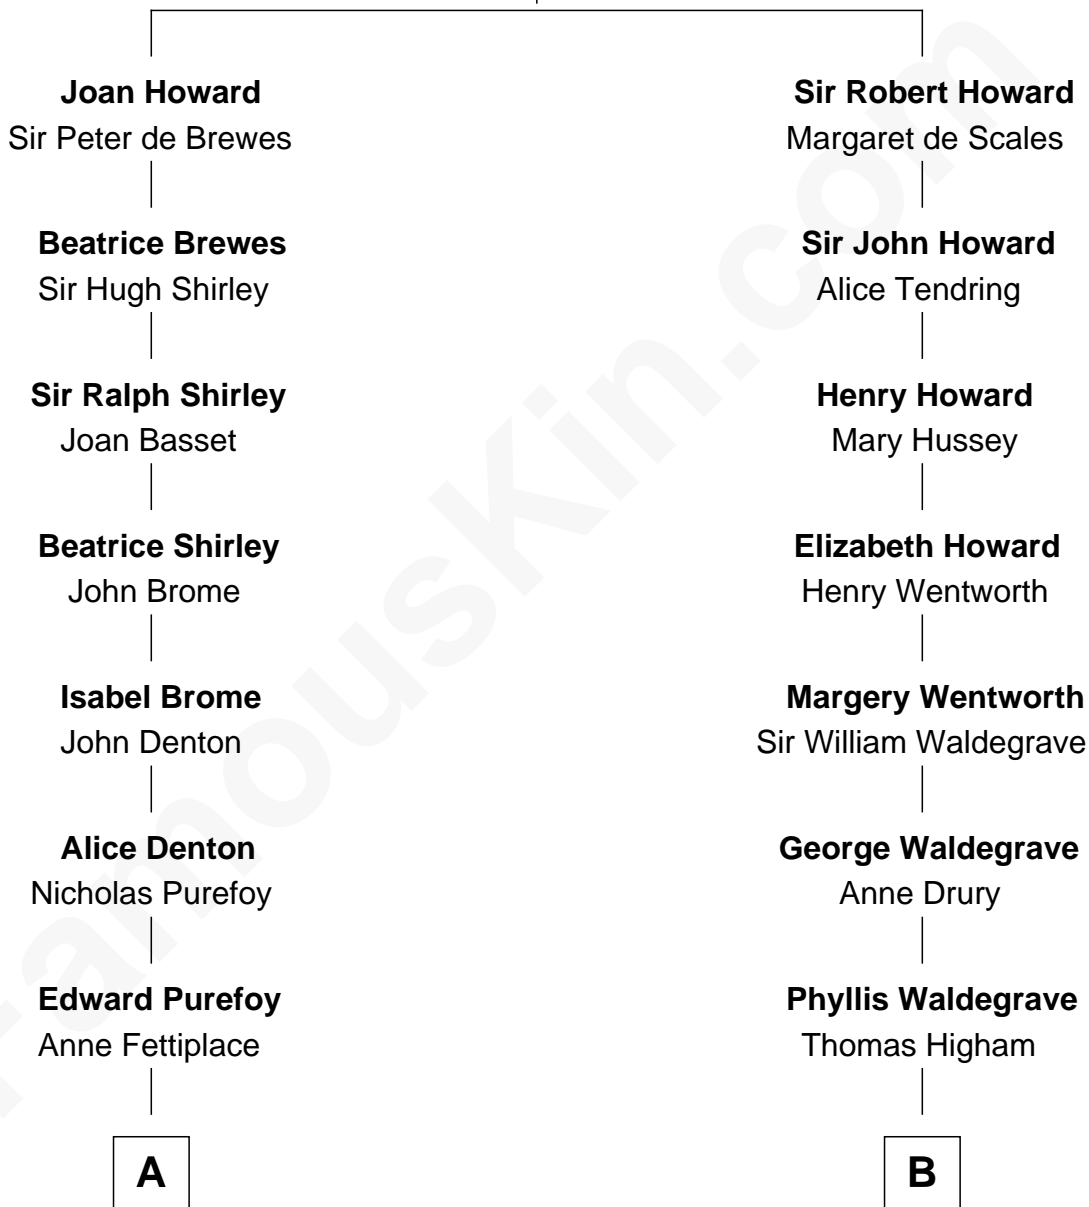

**FamousKin.com**  
**Relationship Chart of**  
**Oliver Wendell Holmes, Sr.**  
*American "Fireside" Poet*

16th cousin 3 times removed of

**Bob Moore**

*Co-Founder, Bob's Red Mill*

**Sir John Howard**

Alice de Bois

C

Clinton Morris Learnard

Gertrude Maud Yost

Doris Dell Learnard

Kenneth Earl Moore

Bob Moore

*Co-Founder, Bob's Red Mill*

FamousKin.com