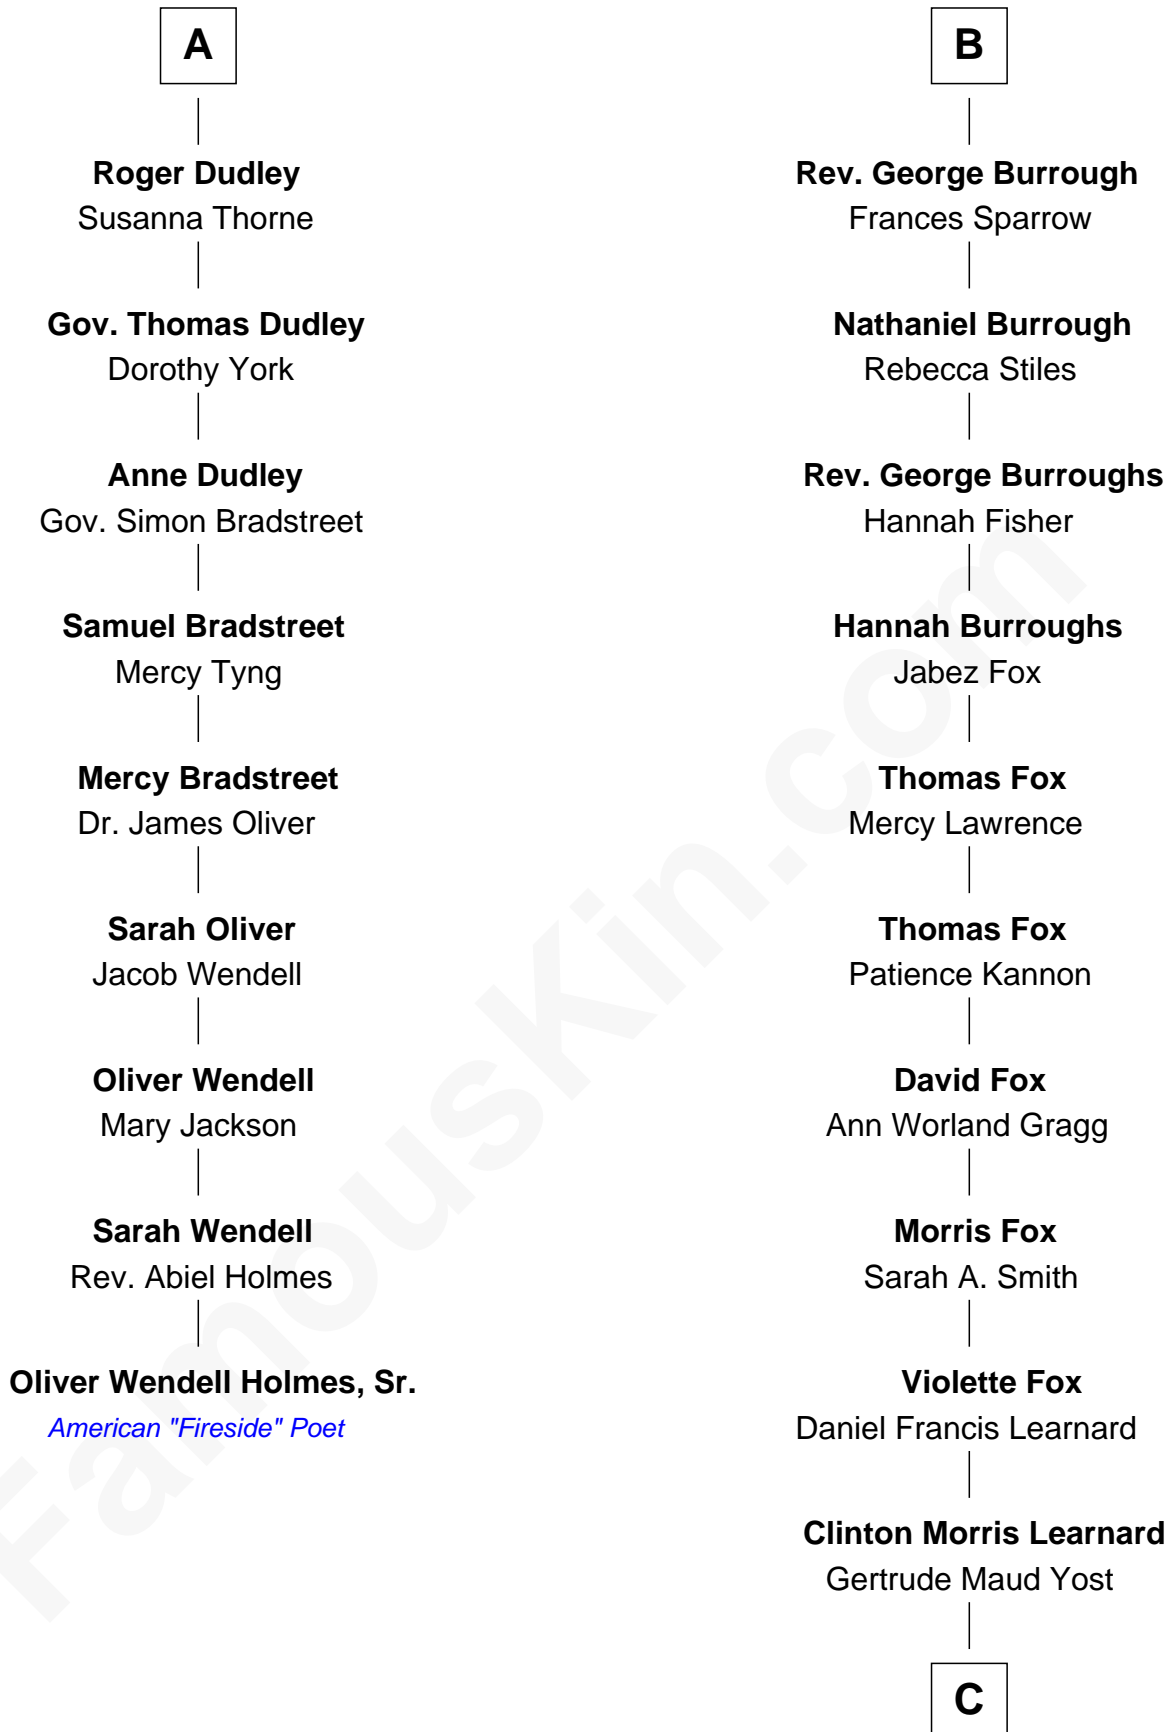

FamousKin.com
Relationship Chart of
Oliver Wendell Holmes, Sr.
American "Fireside" Poet

15th cousin 3 times removed of

Bob Moore

Co-Founder, Bob's Red Mill

Sir Philip le Despencer

Elizabeth - - - - -

Alice le Despenser

Cecily Willoughby

Sir John Sutton

Cecily Grey

Sir Henry Dudley

- - - - - Ashton

Probable

A

Sir Philip le Despencer

Elizabeth de Tibetot

Margery Despencer

Sir Roger Wentworth

Henry Wentworth

Elizabeth Howard

Margery Wentworth

Sir William Waldegrave

George Waldegrave

Anne Drury

Phyllis Waldegrave

Thomas Higham

Bridget Higham

Thomas Burrough

B

C

Doris Dell Learnard