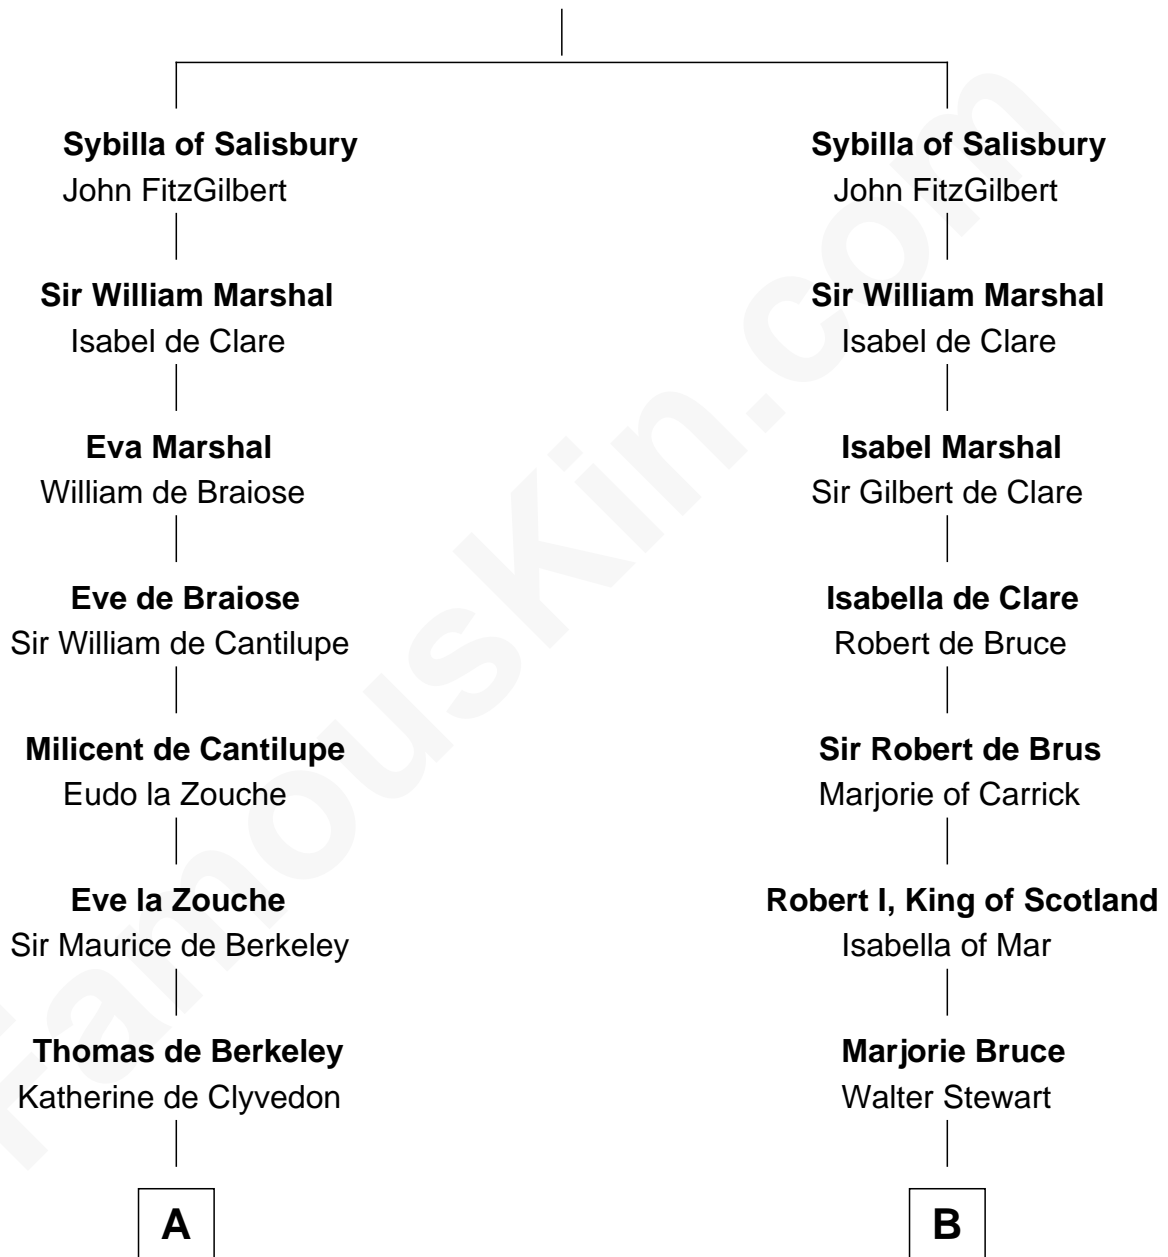

## Relationship Chart of Oliver Wendell Holmes, Sr.

*American "Fireside" Poet*

21st cousin of

### General Hugh Mercer

*American Revolution*

Walter of Salisbury

**C**

**Mercy Bradstreet**

Dr. James Oliver

**Sarah Oliver**

Jacob Wendell

Elspeth Gillespie

**Lilias Row**

John Mercer

**Thomas Mercer**

Isabel Smith

**William Mercer**

Anne Munro

**General Hugh Mercer**

*American Revolution*