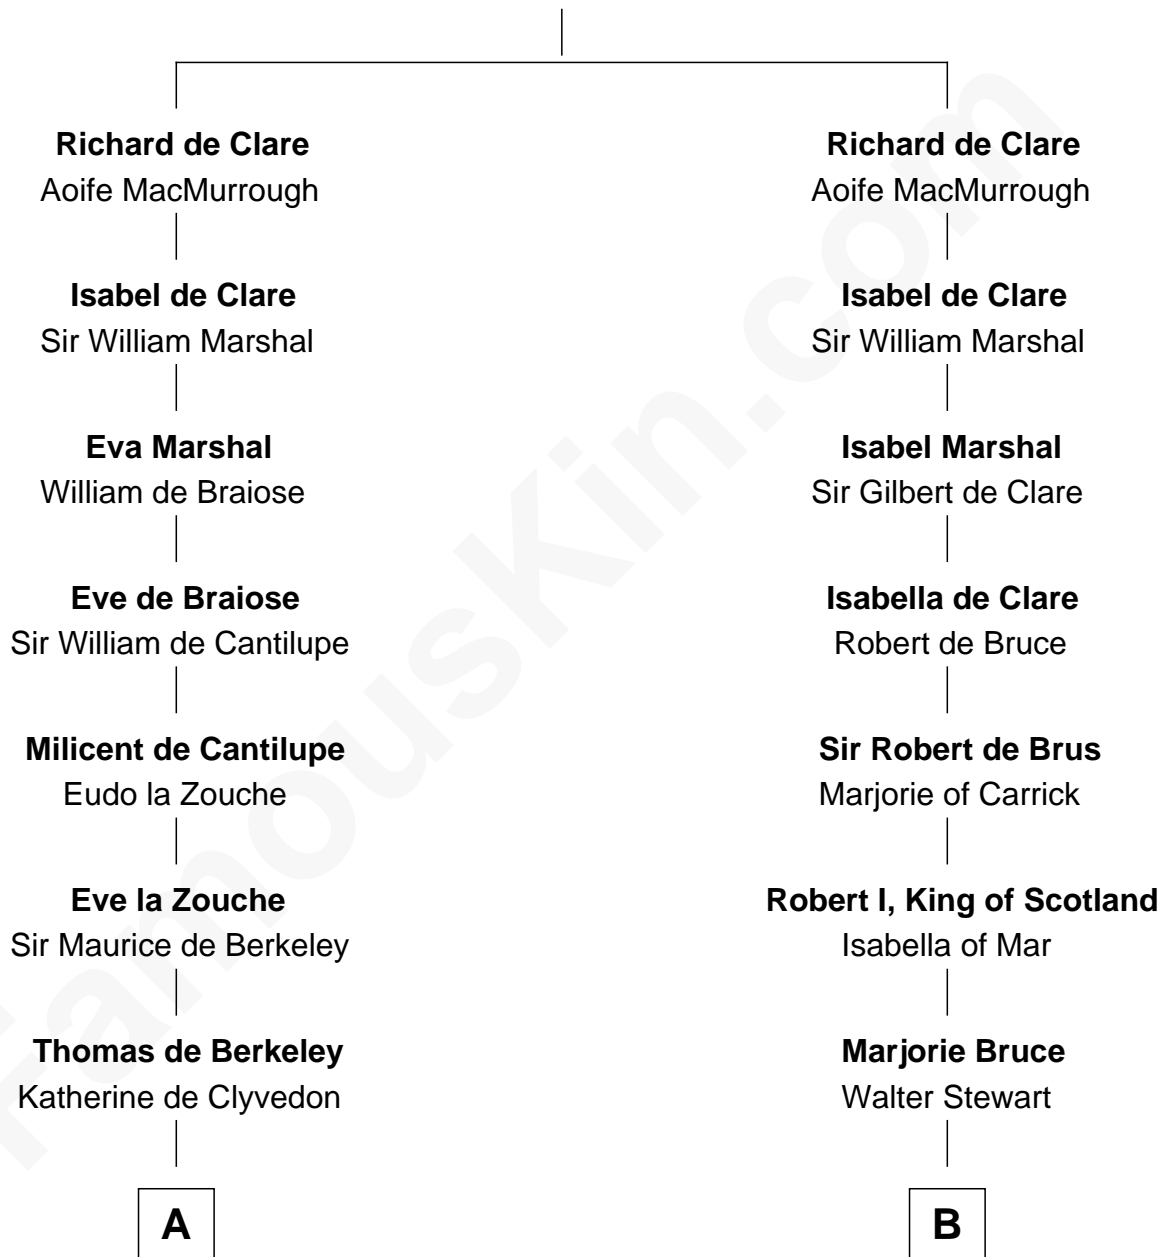

## Relationship Chart of Oliver Wendell Holmes, Sr.

*American "Fireside" Poet*

21st cousin of

**General Hugh Mercer**

*American Revolution*

**Gilbert Fitzgilbert de Clare**

Isabel de Beaumont

**C**

**Mercy Bradstreet**

Dr. James Oliver

**Sarah Oliver**

Jacob Wendell

**Oliver Wendell**

Mary Jackson

**Sarah Wendell**

Rev. Abiel Holmes

**Oliver Wendell Holmes, Sr.**

*American "Fireside" Poet*

**D**

**John Row**

Elspeth Gillespie

**Lilias Row**

John Mercer

**Thomas Mercer**

Isabel Smith

**William Mercer**

Anne Munro

**General Hugh Mercer**

*American Revolution*