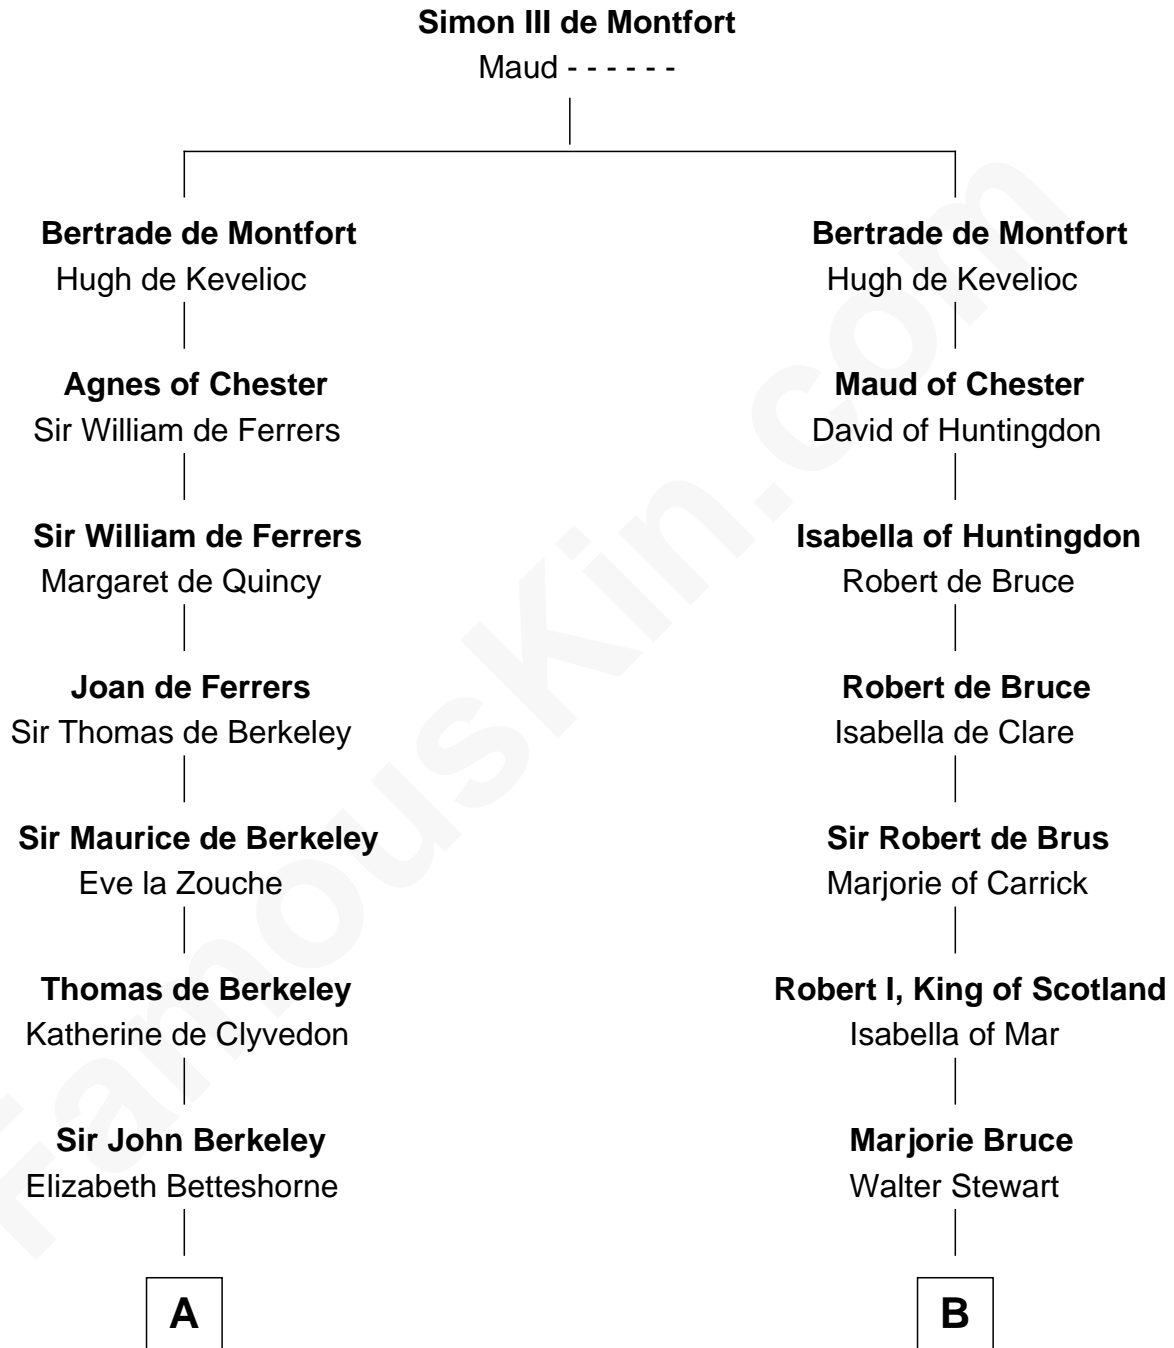

FamousKin.com
Relationship Chart of
Oliver Wendell Holmes, Sr.
American "Fireside" Poet

20th cousin 1 time removed of
General Hugh Mercer
American Revolution

C

Sarah Oliver
Jacob Wendell

Oliver Wendell
Mary Jackson

Sarah Wendell
Rev. Abiel Holmes

Oliver Wendell Holmes, Sr.
American "Fireside" Poet

D

John Row
Elspeth Gillespie

Lilias Row
John Mercer

Thomas Mercer
Isabel Smith

William Mercer
Anne Munro

General Hugh Mercer
American Revolution