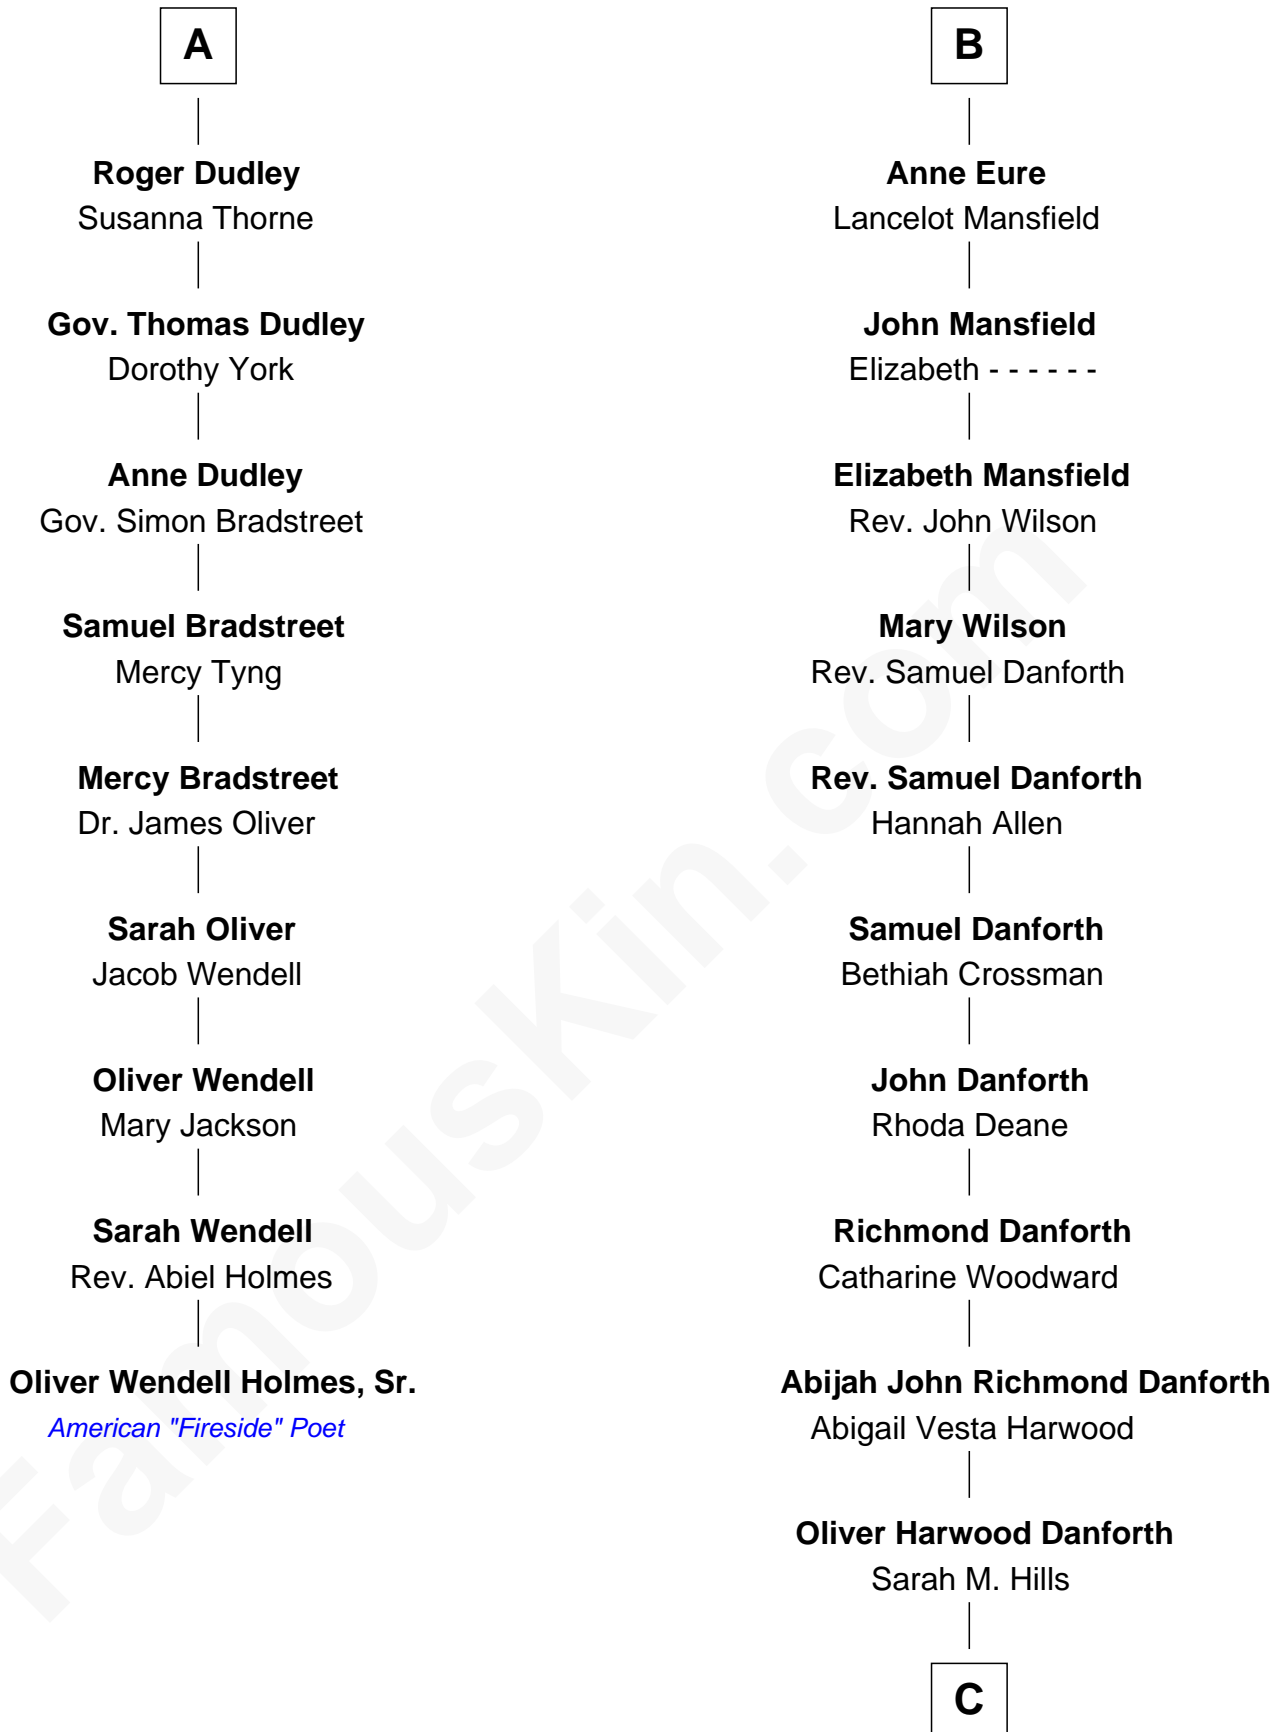

**FamousKin.com**  
**Relationship Chart of**  
**Oliver Wendell Holmes, Sr.**  
*American "Fireside" Poet*

15th cousin 5 times removed of

**Zach Snyder**  
*Filmmaker*

**C**

**Jennie Minerva Danforth**

John Batchelder Manley

**Helen Danforth Manley**

Dr. Edgar Earl Reeves

**Marsha Manley Reeves**

Charles Edward Snyder

**Zach Snyder**

*Filmmaker*