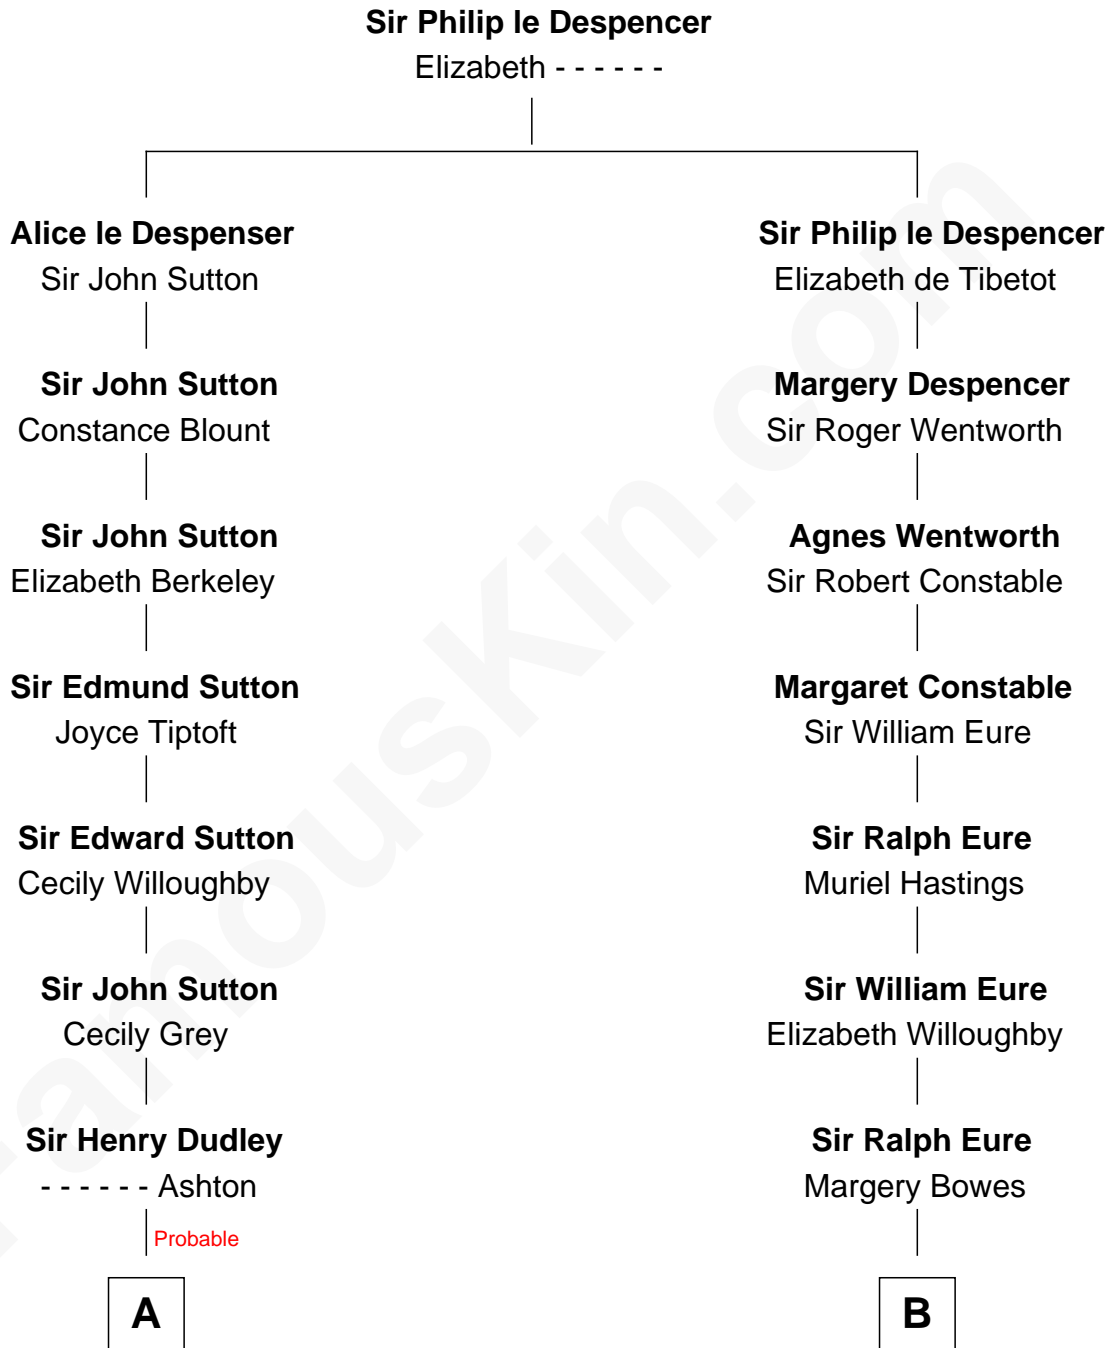

**FamousKin.com**  
**Relationship Chart of**  
**Oliver Wendell Holmes, Sr.**  
*American "Fireside" Poet*

15th cousin 5 times removed of

**Zach Snyder**  
*Filmmaker*

**C**

**Jennie Minerva Danforth**

John Batchelder Manley

**Helen Danforth Manley**

Dr. Edgar Earl Reeves

**Marsha Manley Reeves**

Charles Edward Snyder

**Zach Snyder**

*Filmmaker*