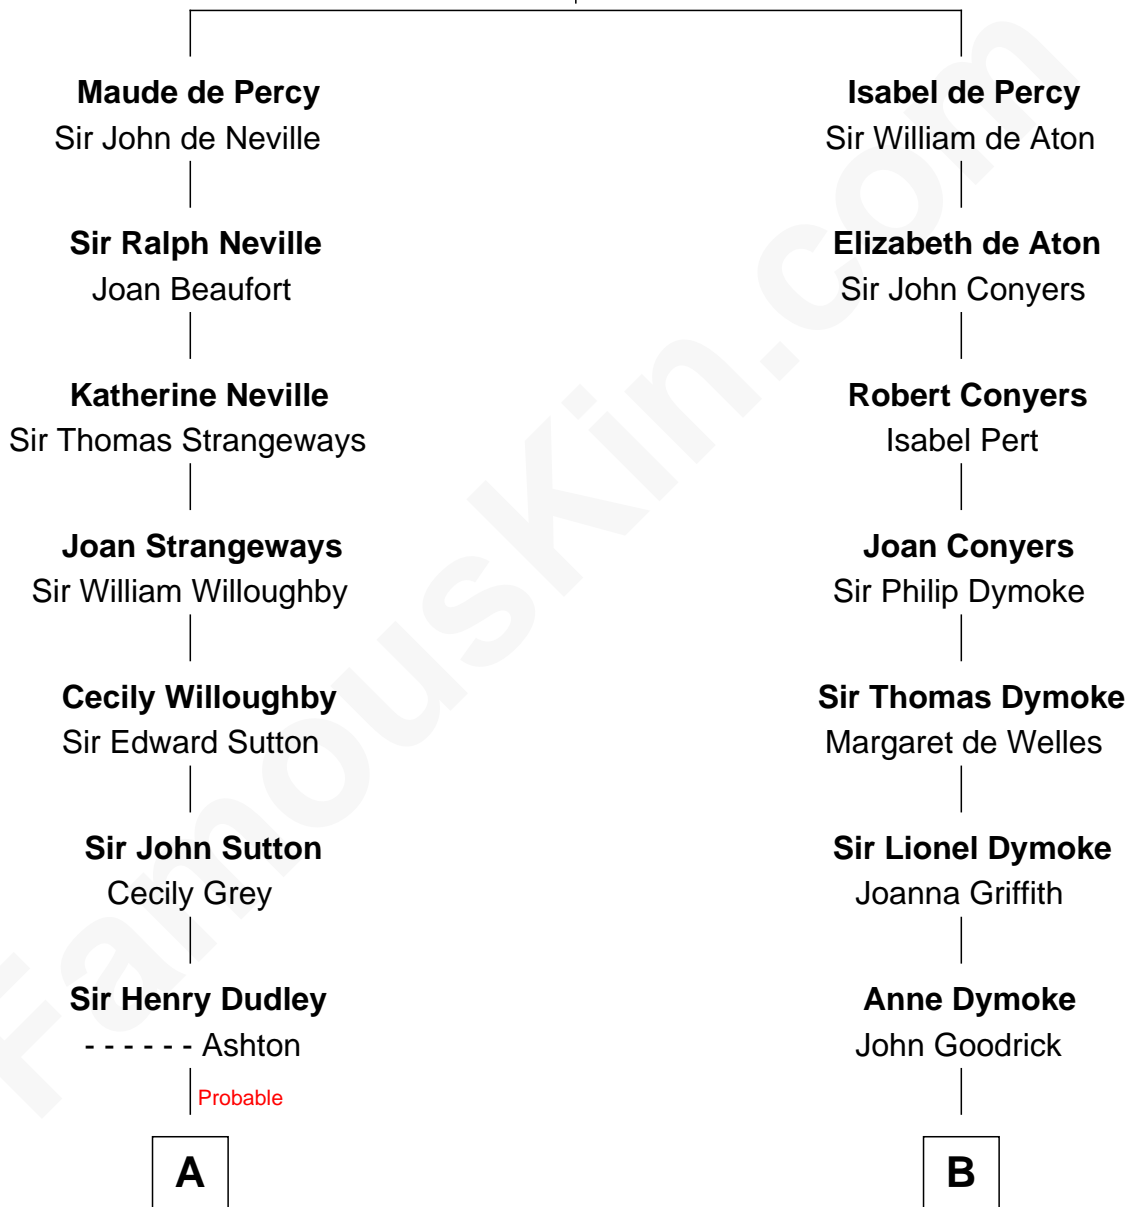

**FamousKin.com**  
**Relationship Chart of**  
**Oliver Wendell Holmes, Sr.**  
*American "Fireside" Poet*

15th cousin 3 times removed of

**Robert Frost**  
*Poet and Playwright*

**Sir Henry de Percy**  
 Idoine de Clifford

**C**

**William Prescott Frost**

Isabella Moodie

**Robert Frost**

*Poet and Playwright*

FamousKin.com