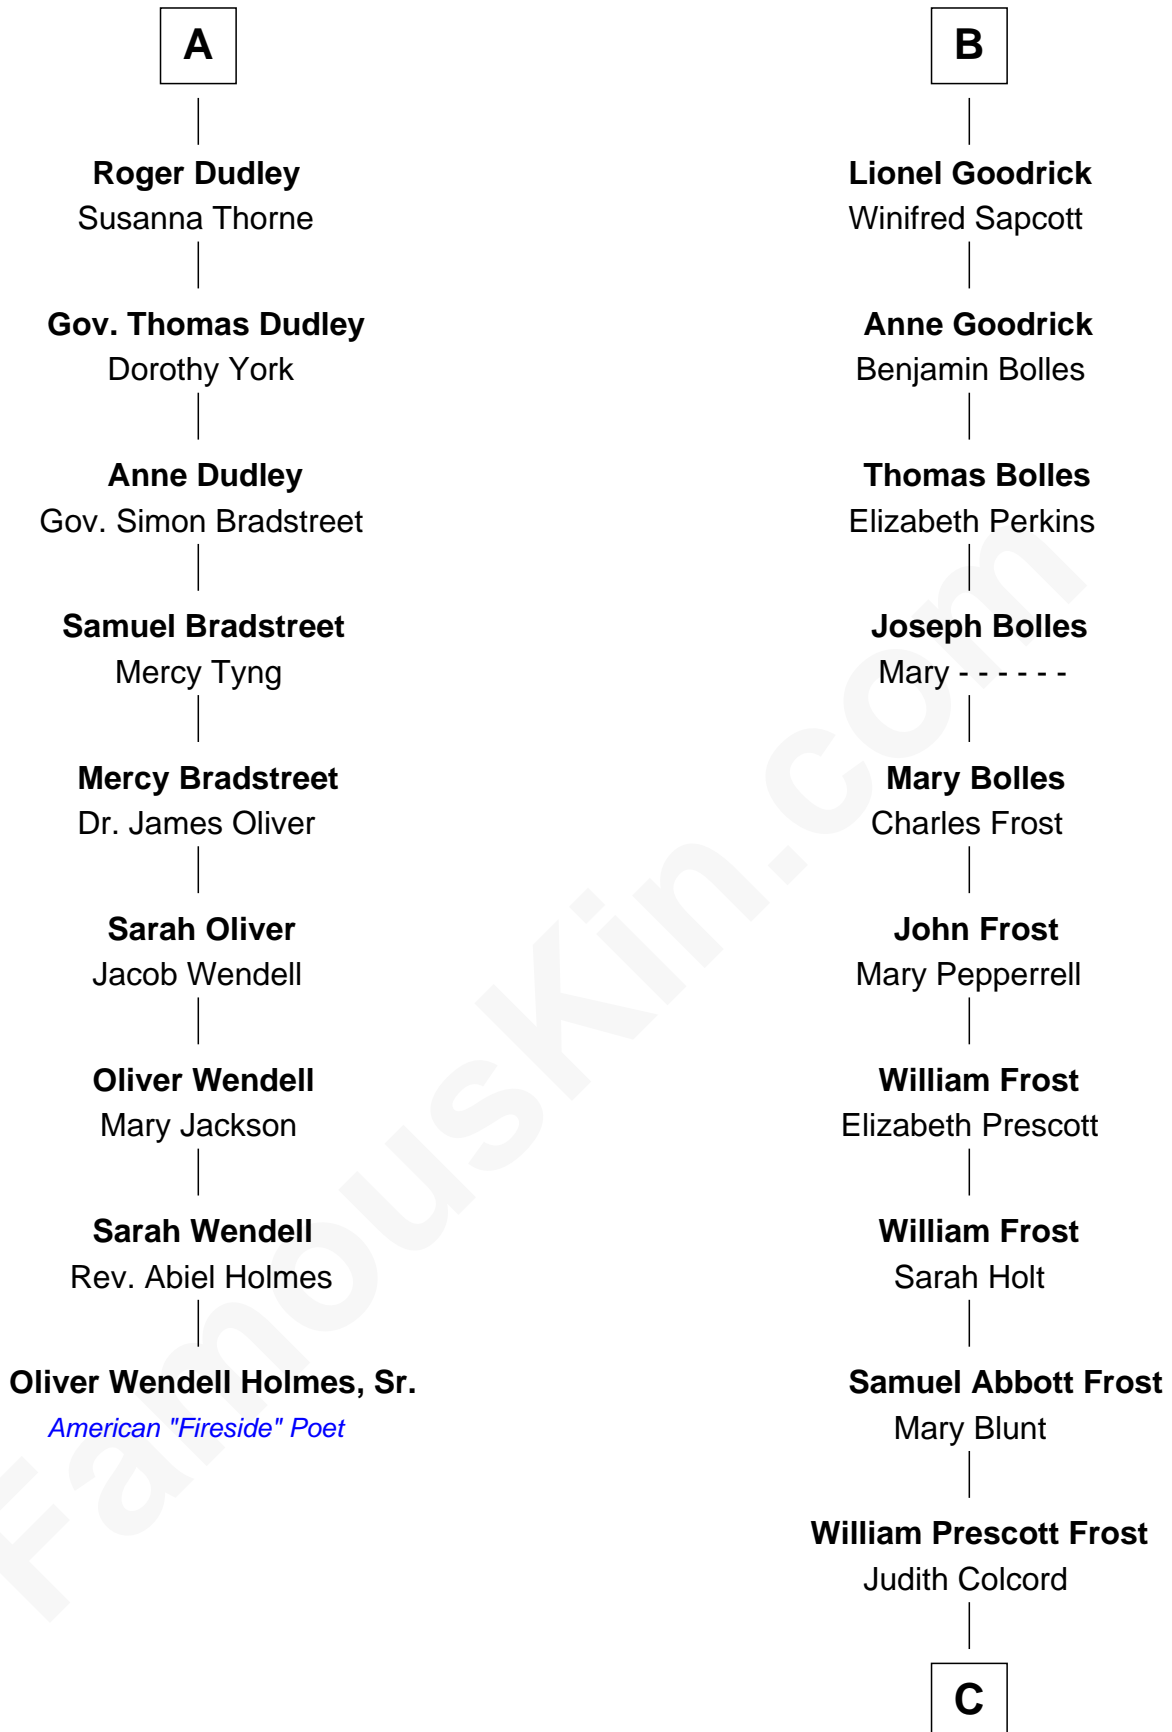

**FamousKin.com**  
**Relationship Chart of**  
**Oliver Wendell Holmes, Sr.**  
*American "Fireside" Poet*

15th cousin 3 times removed of

**Robert Frost**  
*Poet and Playwright*

**Sir Henry de Percy**  
 Idoine de Clifford

**C**

**William Prescott Frost**

Isabella Moodie

**Robert Frost**

*Poet and Playwright*

FamousKin.com