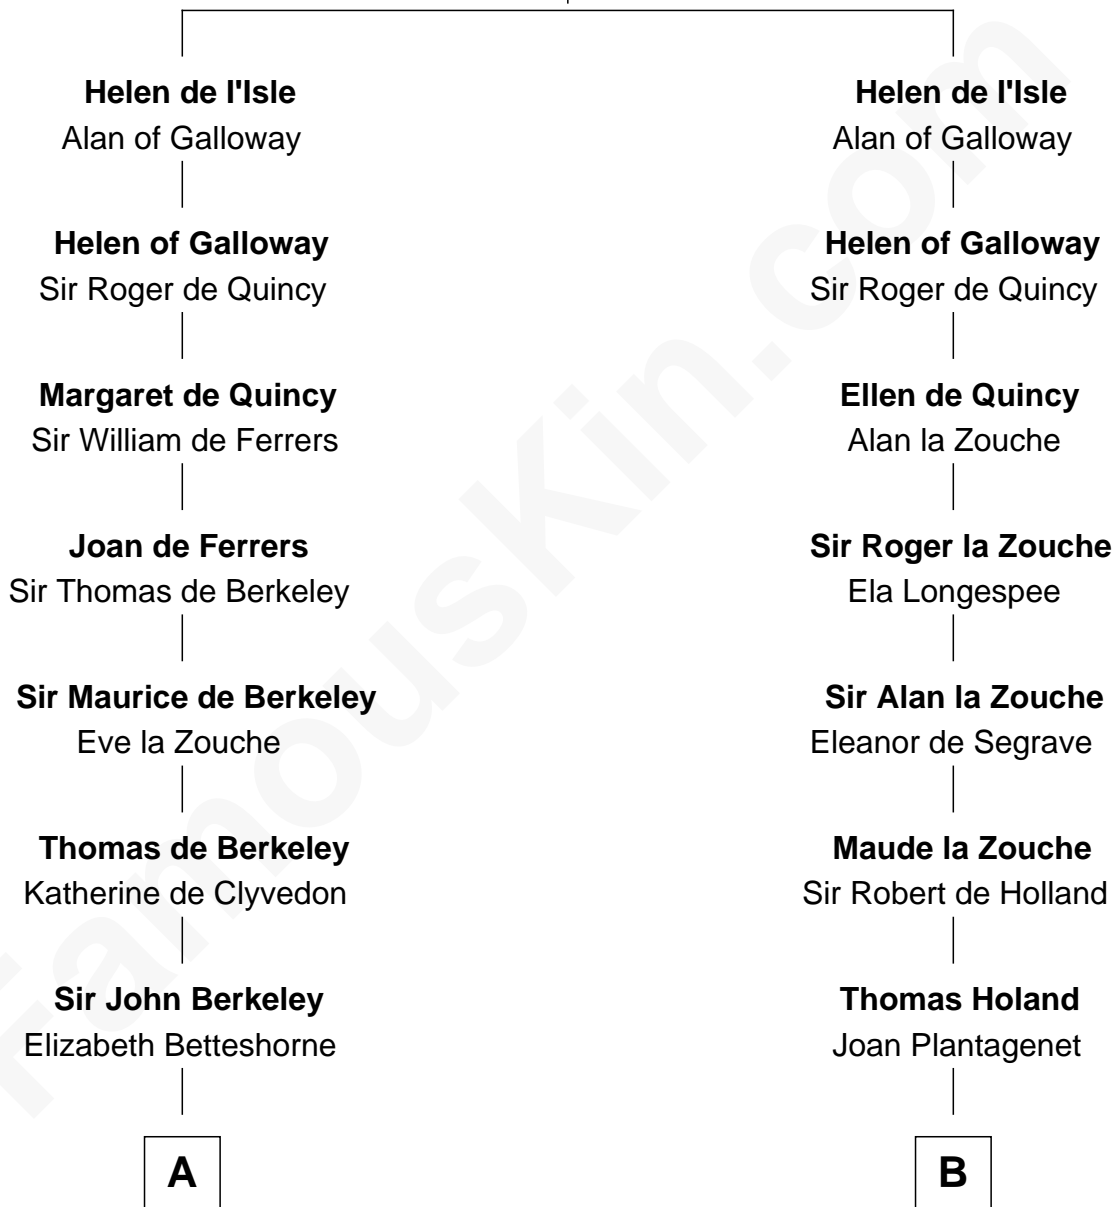

**FamousKin.com**  
**Relationship Chart of**  
**Oliver Wendell Holmes, Sr.**  
*American "Fireside" Poet*

18th cousin 2 times removed of

**Major John Pitcairn**  
*British Commander at Battle of Lexington*

**Reginald de l'Isle**  
 Fonia of Moray

**C**

**Sarah Oliver**  
Jacob Wendell

**Oliver Wendell**  
Mary Jackson

**Sarah Wendell**  
Rev. Abiel Holmes

**Oliver Wendell Holmes, Sr.**  
*American "Fireside" Poet*