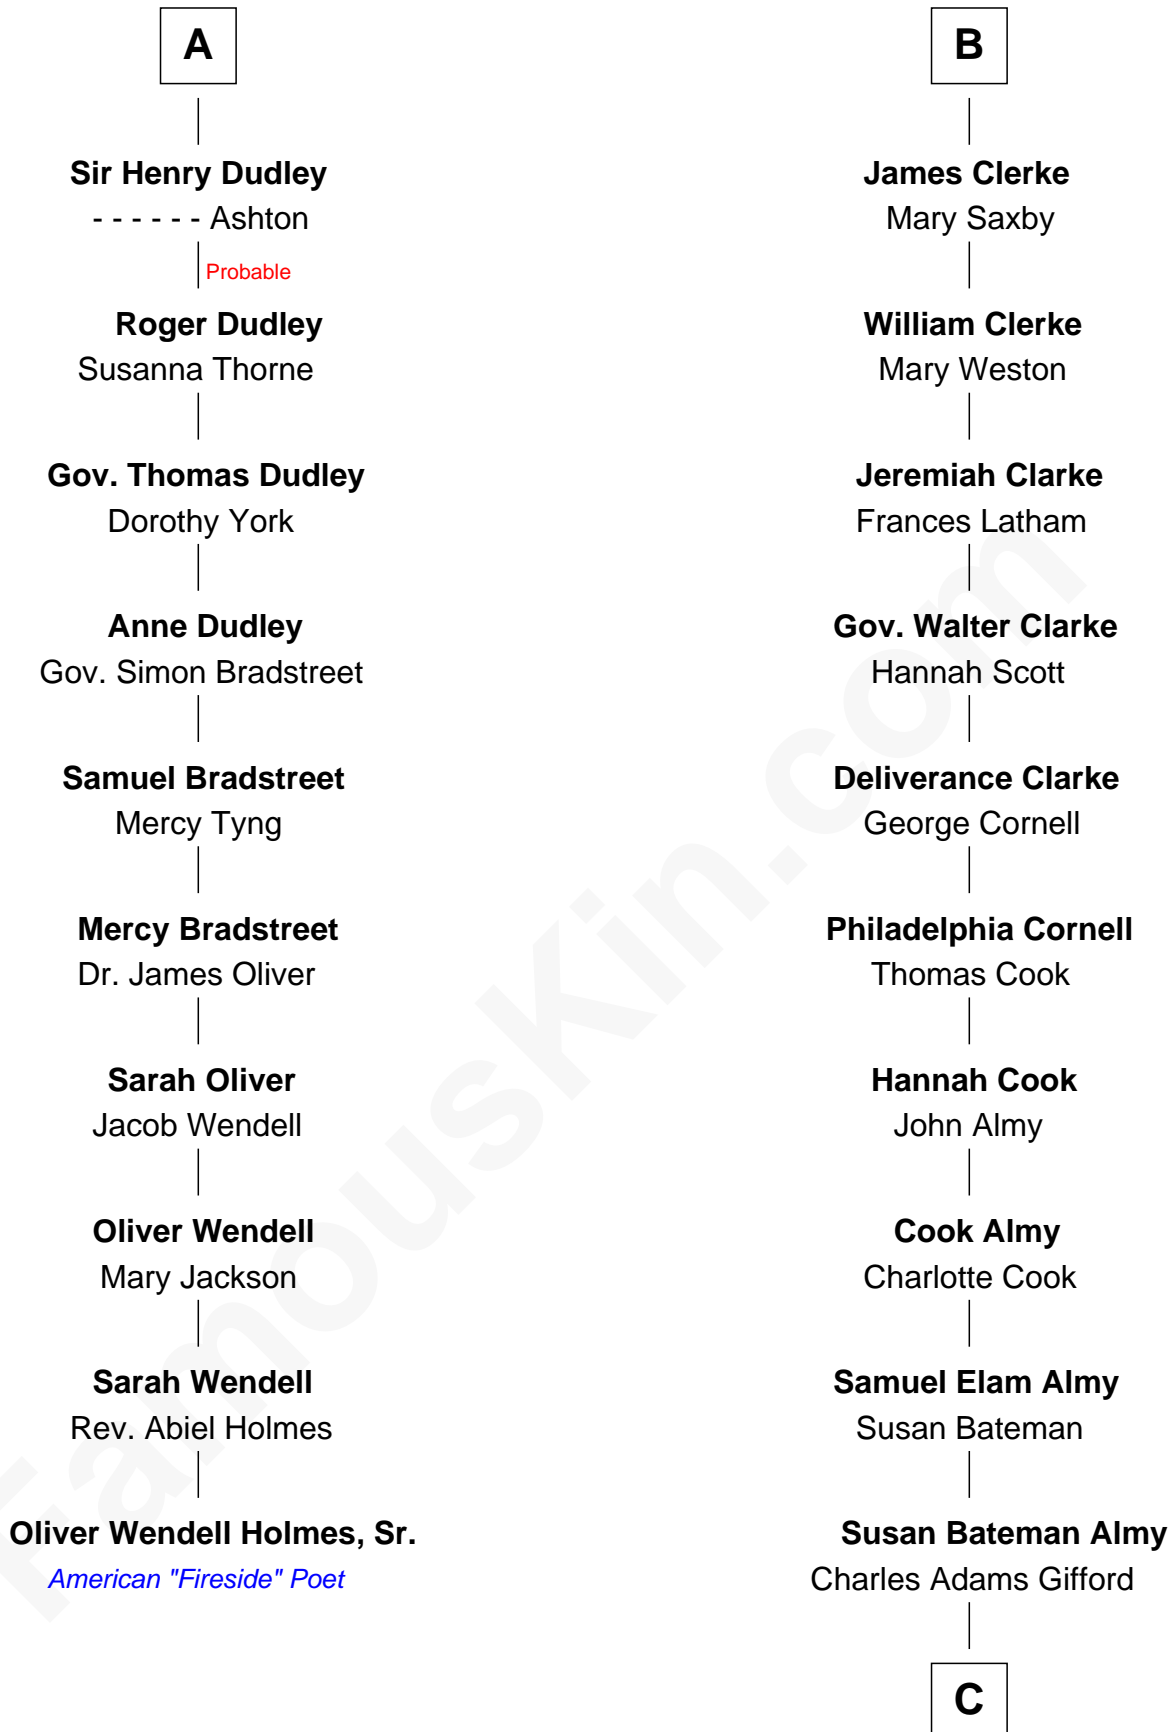

FamousKin.com
Relationship Chart of
Oliver Wendell Holmes, Sr.
American "Fireside" Poet

16th cousin 3 times removed of

Marilyn Monroe
Actress, Model, and Singer

C

Frederick Almy Gifford
Elizabeth Easton Tennant

Charles Stanley Gifford
Gladys Pearl Monroe

Marilyn Monroe
Actress, Model, and Singer

FamousKin.com