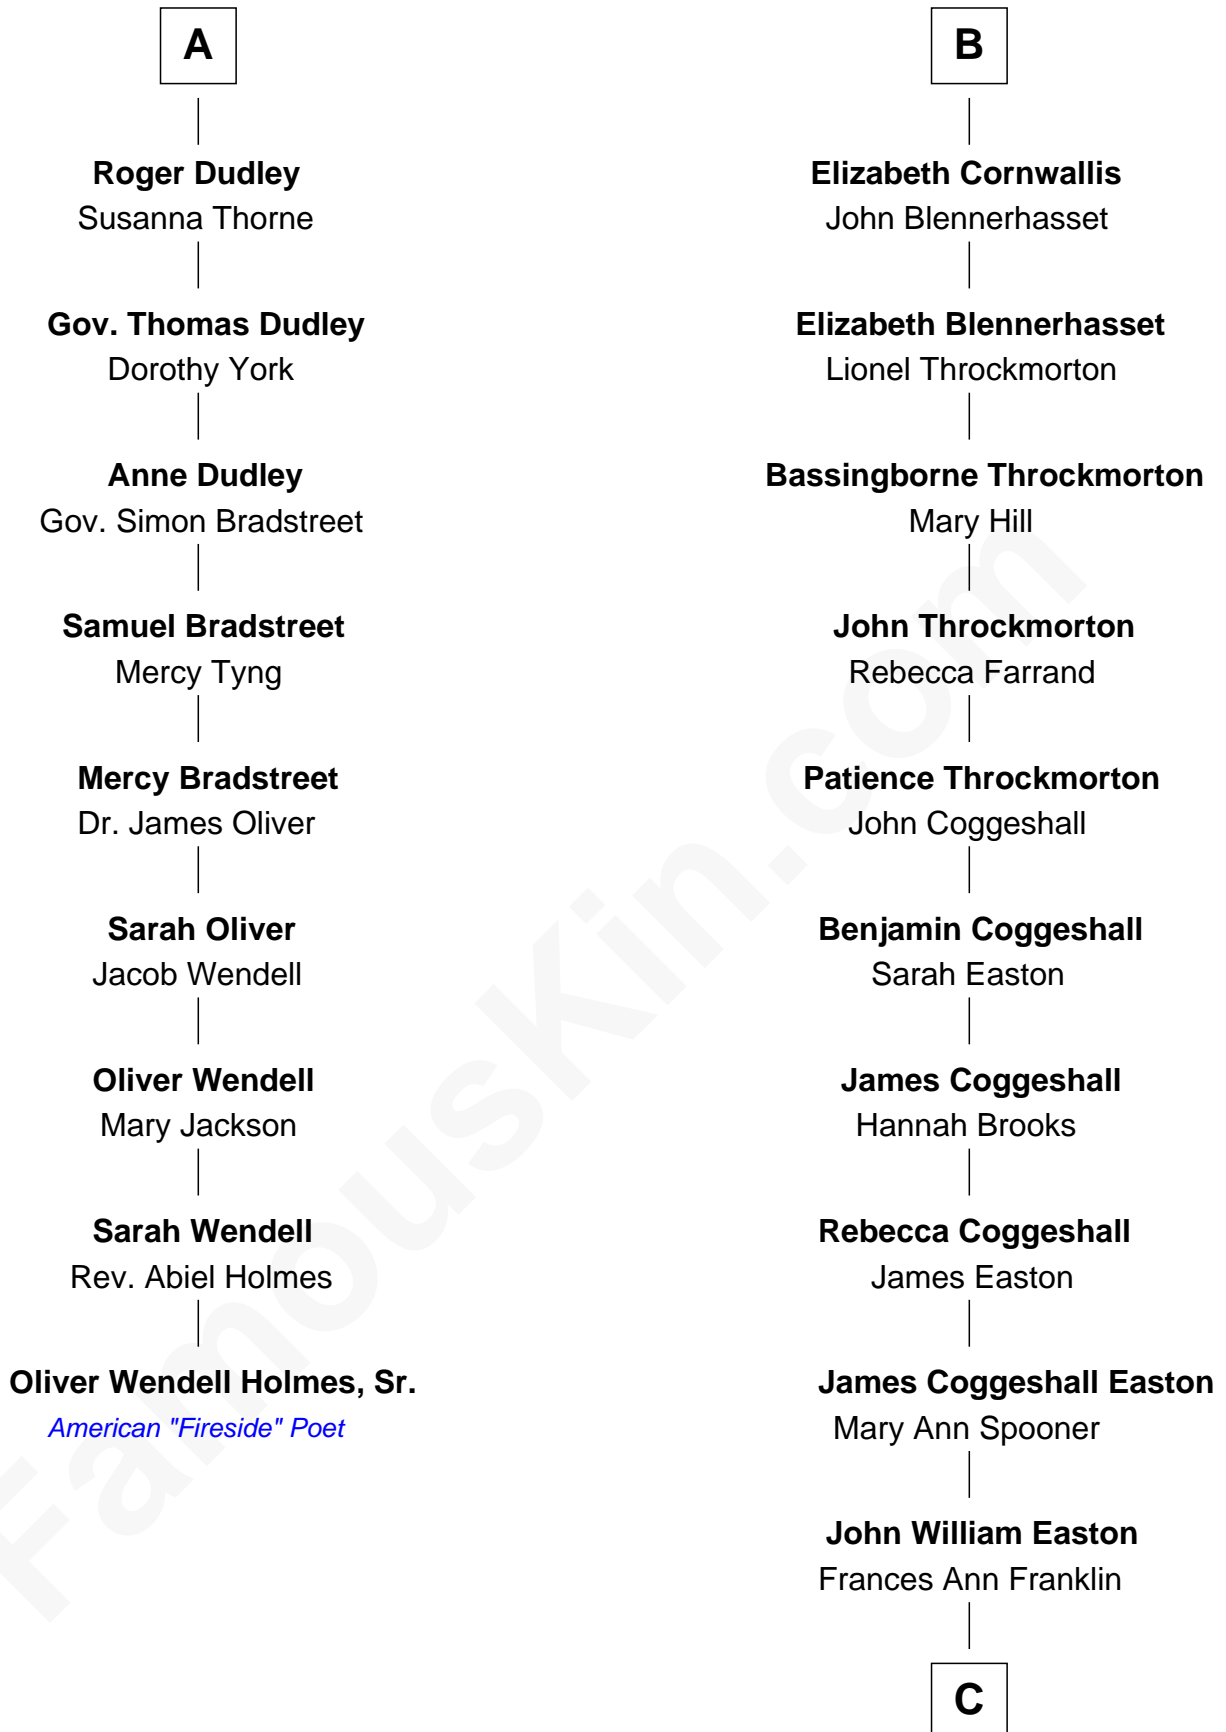

FamousKin.com
Relationship Chart of
Oliver Wendell Holmes, Sr.
American "Fireside" Poet

15th cousin 5 times removed of

Marilyn Monroe
Actress, Model, and Singer

C

Elizabeth Cutting Easton

William Congdon Tennant

Elizabeth Easton Tennant

Frederick Almy Gifford

Charles Stanley Gifford

Gladys Pearl Monroe

Marilyn Monroe

Actress, Model, and Singer