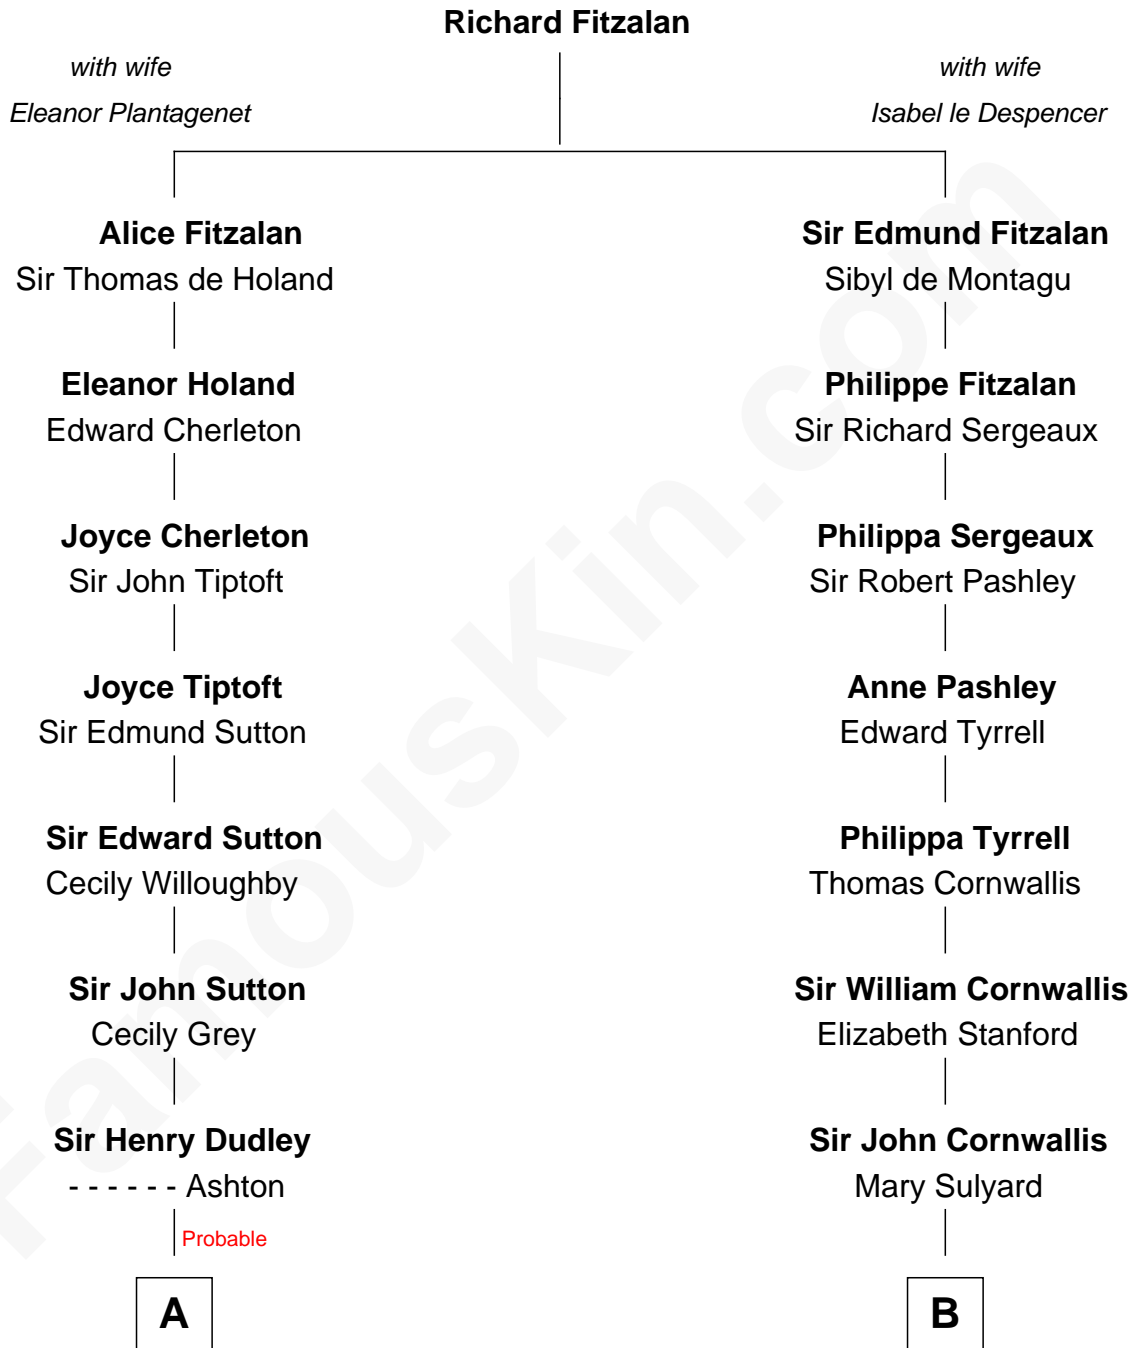

FamousKin.com
Relationship Chart of
Oliver Wendell Holmes, Sr.
American "Fireside" Poet

15th cousin 5 times removed of

Marilyn Monroe
Actress, Model, and Singer

C

Elizabeth Cutting Easton

William Congdon Tennant

Elizabeth Easton Tennant

Frederick Almy Gifford

Charles Stanley Gifford

Gladys Pearl Monroe

Marilyn Monroe

Actress, Model, and Singer