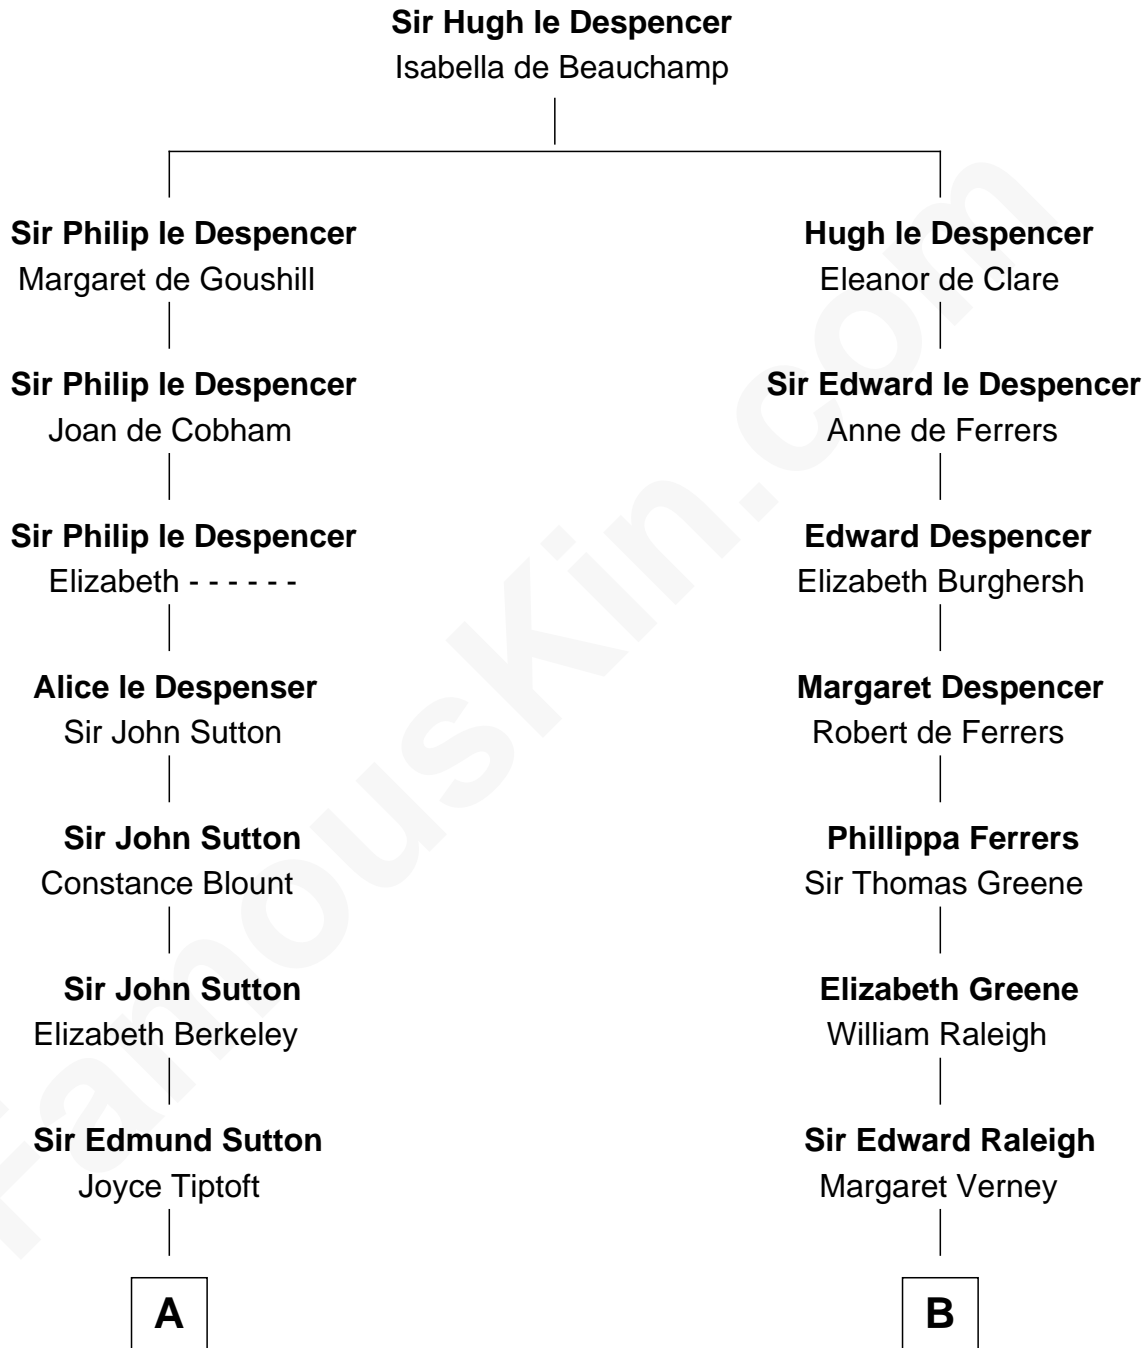

FamousKin.com
Relationship Chart of
Oliver Wendell Holmes, Sr.
American "Fireside" Poet

18th cousin 3 times removed of

Marilyn Monroe
Actress, Model, and Singer

C

Sarah Wendell
Rev. Abiel Holmes

Oliver Wendell Holmes, Sr.
American "Fireside" Poet

D

Samuel Elam Almy
Susan Bateman

Susan Bateman Almy
Charles Adams Gifford

Frederick Almy Gifford
Elizabeth Easton Tennant

Charles Stanley Gifford
Gladys Pearl Monroe

Marilyn Monroe
Actress, Model, and Singer